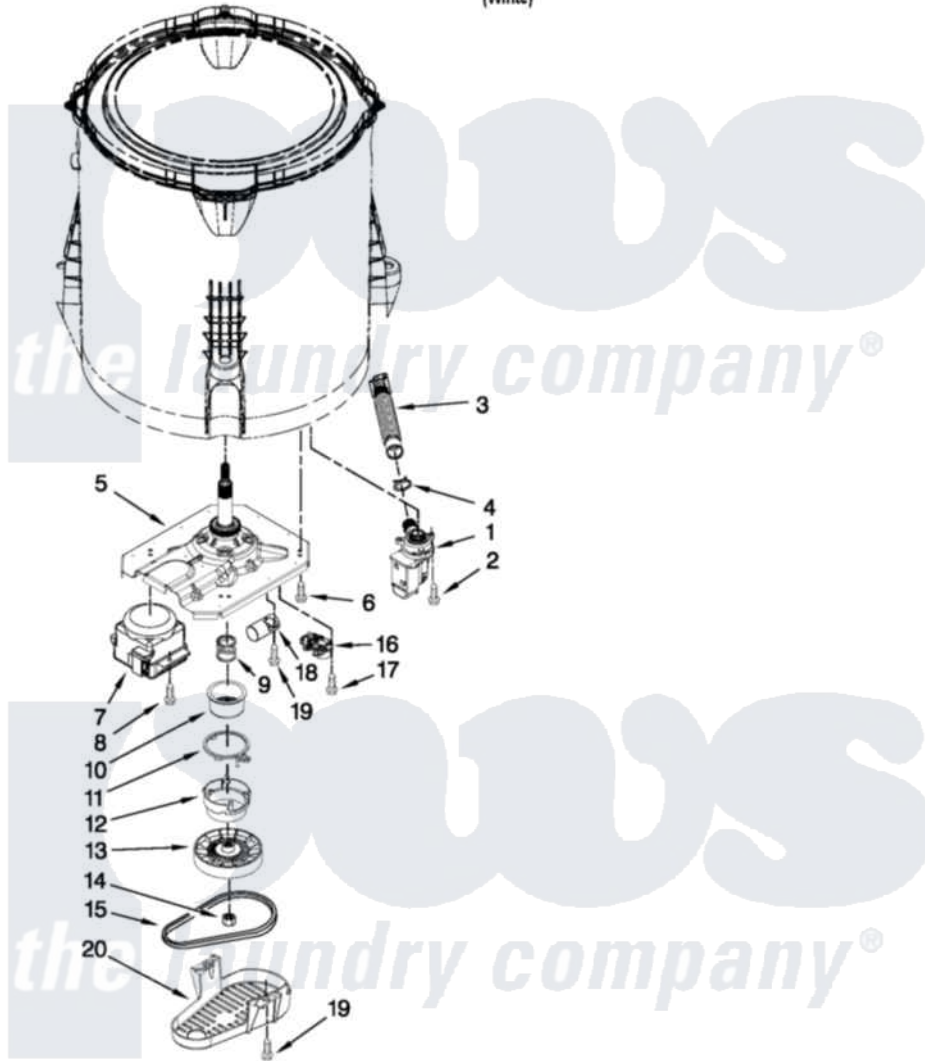

Inglis ITW4600YQ0 04 - GEARCASE, MOTOR AND PUMP PARTS

GEARCASE, MOTOR AND PUMP PARTS

For Model: ITW4600YQ0
(White)

W10482511

FOR ORDERING INFORMATION REFER TO PARTS PRICE LIST

7

Inglis Residential Inglis ITW4600YQ0 Washer Parts Parts Diagram 04 - GEARCASE, MOTOR AND PUMP PARTS
Click on the part number to view part

Item	Original Part Number	Replaced By	Status	Part Description
1	W10276397			Pump Assembly, Drain
2	W10004910			Screw, 12-16 X 1-1/4
3	W10215091			Hose, Inner Drain Assembly
4	8317496	285655		Clamp, Hose
5	W10473144			Gearcase Assembly
6	W10249633			Screw, 7.2-1.6 X 30
7	W10006415			Motor, Drive
8	W10094780	W10182109		Screw-Kit
9	W10006382	W10315818		Cam
10	W10006352	W10315818		Cam
11	W10006353	W10315818		Cam
12	W10006354	W10315818		Cam
13	W10006356			Pulley
14	W10163336			Nut, Pulley
15	W10006384			Belt, Drive
16	W10006355			Actuator, Shift

17	9741052	Screw, 6-32 X 1.00
18	W10278556	Capacitor, Motor Run
19	357640	Screw And Washer
20	W10006383	Shield, Pulley Cover