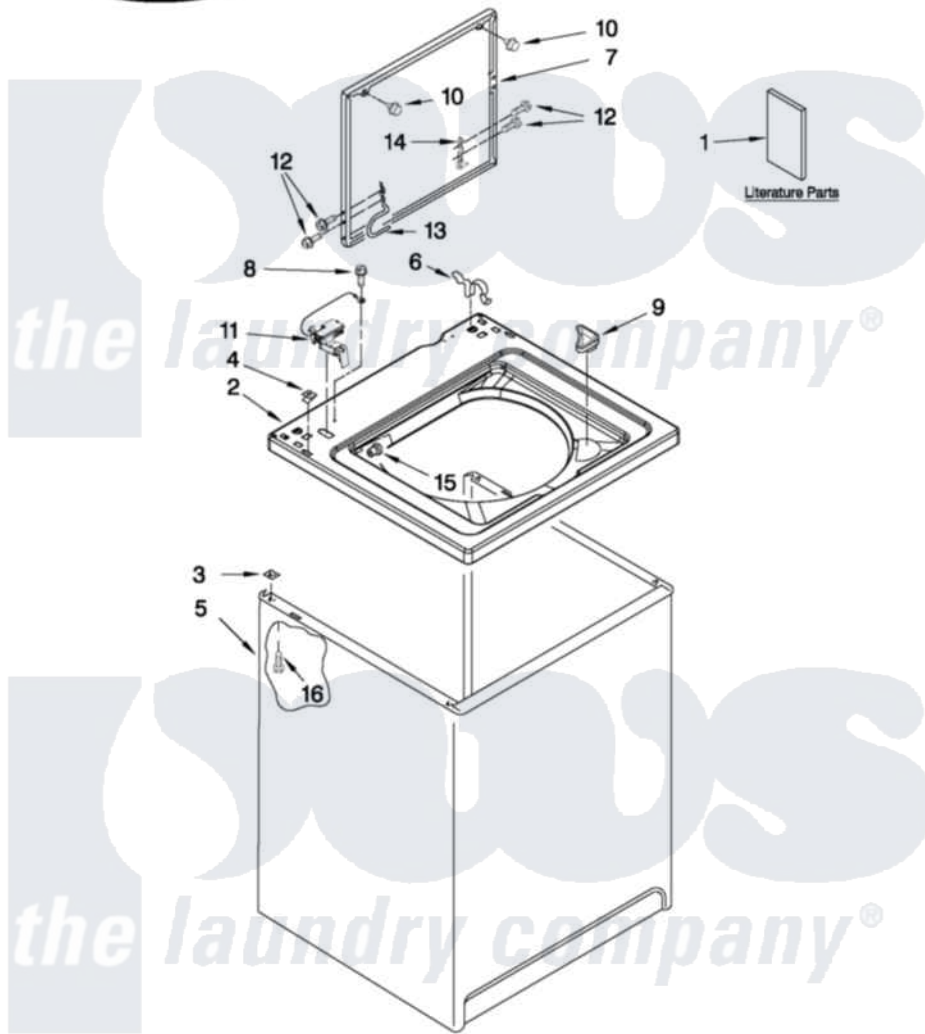

Inglis IV4500X0 01 - TOP AND CABINET PARTS

TOP AND CABINET PARTS

For Model: IV4500X0
(White)

AUTOMATIC
WASHER

FOR ORDERING INFORMATION REFER TO PARTS PRICE LIST

6-11 Litho in U.S.A. (drd)(bay)

1

Part No. W10401555 Rev. B

[Inglis Residential Inglis IV4500X0 Washer Parts](#) Parts Diagram 01 - TOP AND CABINET PARTS

[Click on the part number to view part](#)

Item	Original Part Number	Replaced By	Status	Part Description
1	W10200890		Not Available	INSTRUCTIONS, INSTALLATION (ENGLISH/FRENCH)
"	W10344452		Not Available	ENERGY GUIDE
"	W10347263		Not Available	USE & CARE GUIDE (ENGLISH/FRENCH)
"	W10380688		Not Available	WIRING DIAGRAM
2	8318064			Top
3	62750			Spacer, Cabinet To Top (4)
4	357213			Nut, Push-In
5	63424			Cabinet
6	62780			Clip, Top And Cabinet And Rear Panel
7	8541774	W10193857		Lid
8	3351614			Screw, Gearcase Cover Mounting
9	3362952			Dispenser, Bleach
10	9724509			Bumper, Lid

11	8318084	Switch, Lid
12	W10119828	Screw, Lid Hinge Mounting
13	W10225135	Hinge, Lid
14	91770	Hinge, Lid
15	21258	Bearing, Lid Hinge
16	3390631	Screw, 10-16 X 3/8