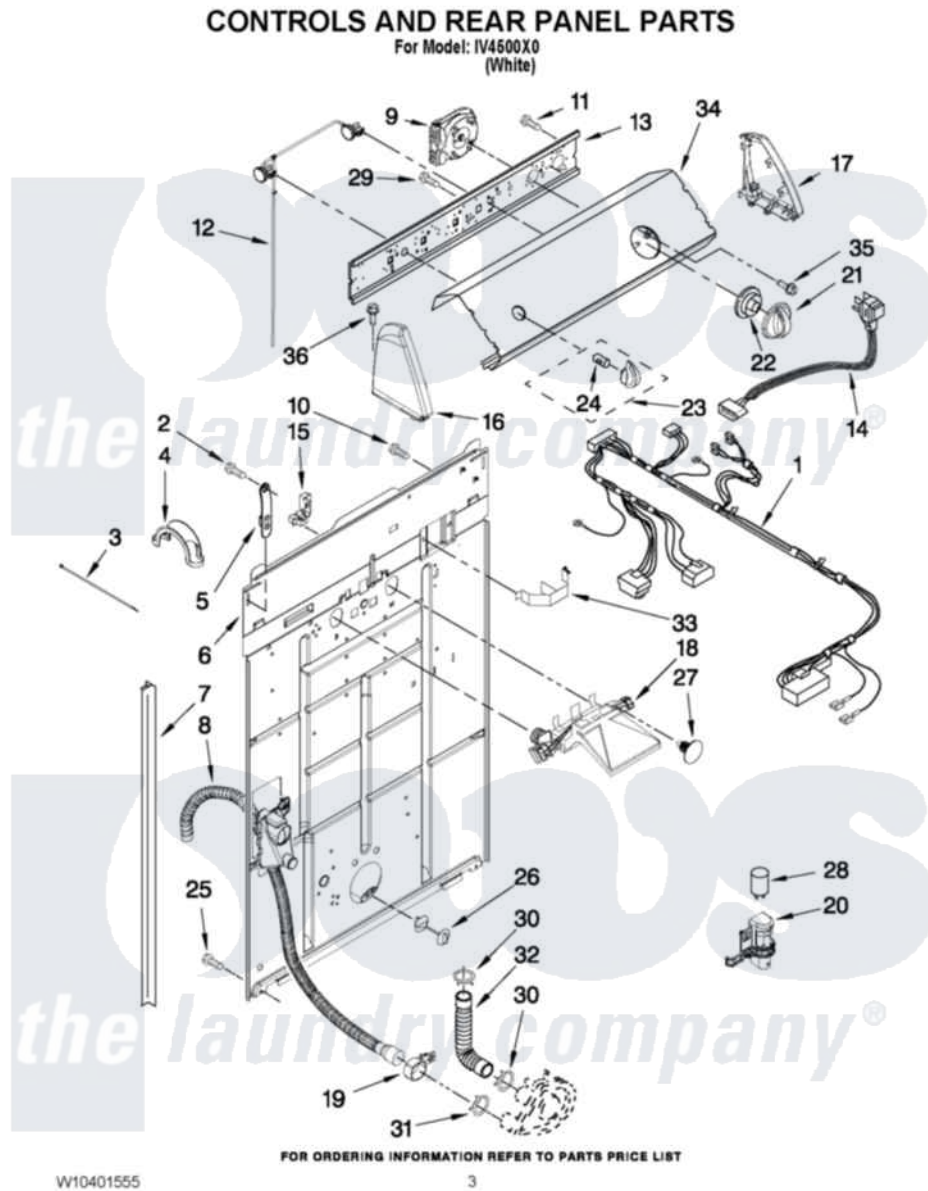

Inglis IV4500X0 02 - CONTROLS AND REAR PANEL PARTS

[Inglis Residential Inglis IV4500X0 Washer Parts](#) Parts Diagram 02 - CONTROLS AND REAR PANEL PARTS
Click on the part number to view part

Item	Original Part Number	Replaced By	Status	Part Description
1	W10381780		Not Available	HARNES, WIRING
2	9740848			Screw, Mixing Valve Mounting
3	W10339879			Tie, Cable
4	8577378			U-Bend, Drain Hose
5	8568314			Strap, Console
6	W10194450			Panel, Rear
7	62747			Pad, Rear Panel
8	W10189267			Drain Hose Assembly
9	W10380654		Not Available	TIMER, CONTROL (60 HZ.) (MOTOR NOT A SERVICE PART)
10	3351614			Screw, Gearcase Cover Mounting
11	90767			Screw, 8A X 3/8 HeX Washer Head Tapping
12	W10403282			Switch, Pressure Assembly
13	3948608			Bracket, Control
14	8578842	285800		Cord-Power

15	3952821	285777	Relief-Str
16	8271365	279962	Endcap
17	8271359	279962	Endcap
18	W10140917		Valve, Water Inlet W/Bi-Metal And Vacuum Break
19	8541668		Clamp, Hose
20	8318046		Clip, Capacitor
21	8543272	Not Available	Knob, Timer
22	8544947		Dial, Timer
23	8543270	Not Available	Knob, Control (3) (Grey)
24	8536939		Clip, Knob
25	62863	3390631	Screw, 10-16 X 3/8
26	8519200		Support, Rear Panel
27	W10000080	8282566	Clip, Pine Tree
28	8572717		Capacitor, Motor Start
29	3400073		Screw, Ground
30	3363366	616099	Clamp
31	8317496	285655	Clamp, Hose
32	3951449	285871	Hose
33	8055003		Clip, Harness And Pressure Switch
34	W10339558	Not Available	PANEL, CONSOLE
35	3400818		Screw, Timer Mounting
36	388326		Screw, 8-18 X 1.25