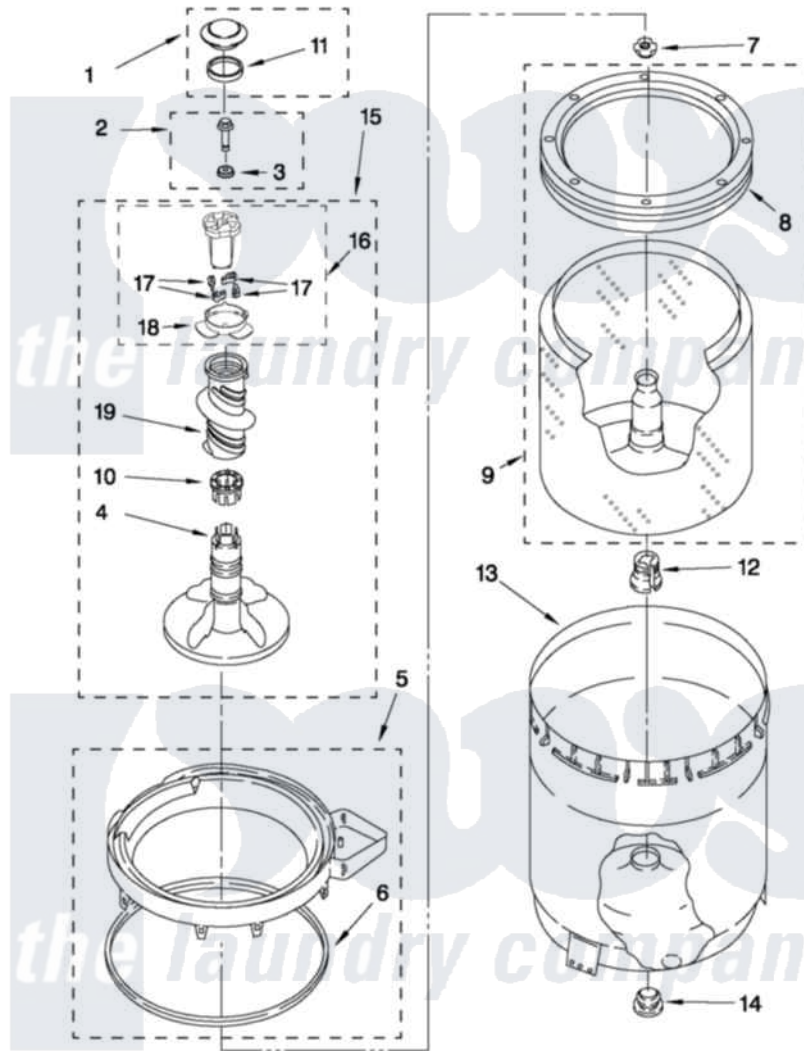

# Inglis IV4500X0 03 - AGITATOR, BASKET AND TUB PARTS

## AGITATOR, BASKET AND TUB PARTS

For Model: IV4500X0  
(White)

W10401555

FOR ORDERING INFORMATION REFER TO PARTS PRICE LIST

5

Inglis [Residential Inglis IV4500X0 Washer Parts](#) Parts Diagram 03 - AGITATOR, BASKET AND TUB PARTS  
Click on the part number to view part

Item	Original Part Number	Replaced By	Status	Part Description
1	63973	<a href="#">3362061</a>		Cap
2	<a href="#">358237</a>			Screw And Washer
3	<a href="#">3949550</a>			Washer
4	<a href="#">389386</a>			Agitator
5	8528150	<a href="#">W10445870</a>		Ring-Tub
6	<a href="#">3976308</a>			Gasket, Tub Ring
7	<a href="#">21366</a>			Nut, Spanner
8	<a href="#">387240</a>			Ring, Balance
9	<a href="#">W10389328</a>			Clothes Container, Assembly
10	3350389	<a href="#">285587</a>		Washer
11	<a href="#">358912</a>			Seal, Agitator Cap
12	<a href="#">389140</a>			Tub Block, Basket Drive
13	<a href="#">63849</a>			Strain Relief, Power Cord
14	<a href="#">383727</a>			Gasket, Centerpod
15	3361598	<a href="#">285727</a>		Agitator
16	3363662	<a href="#">285748</a>		Cam-Agitator