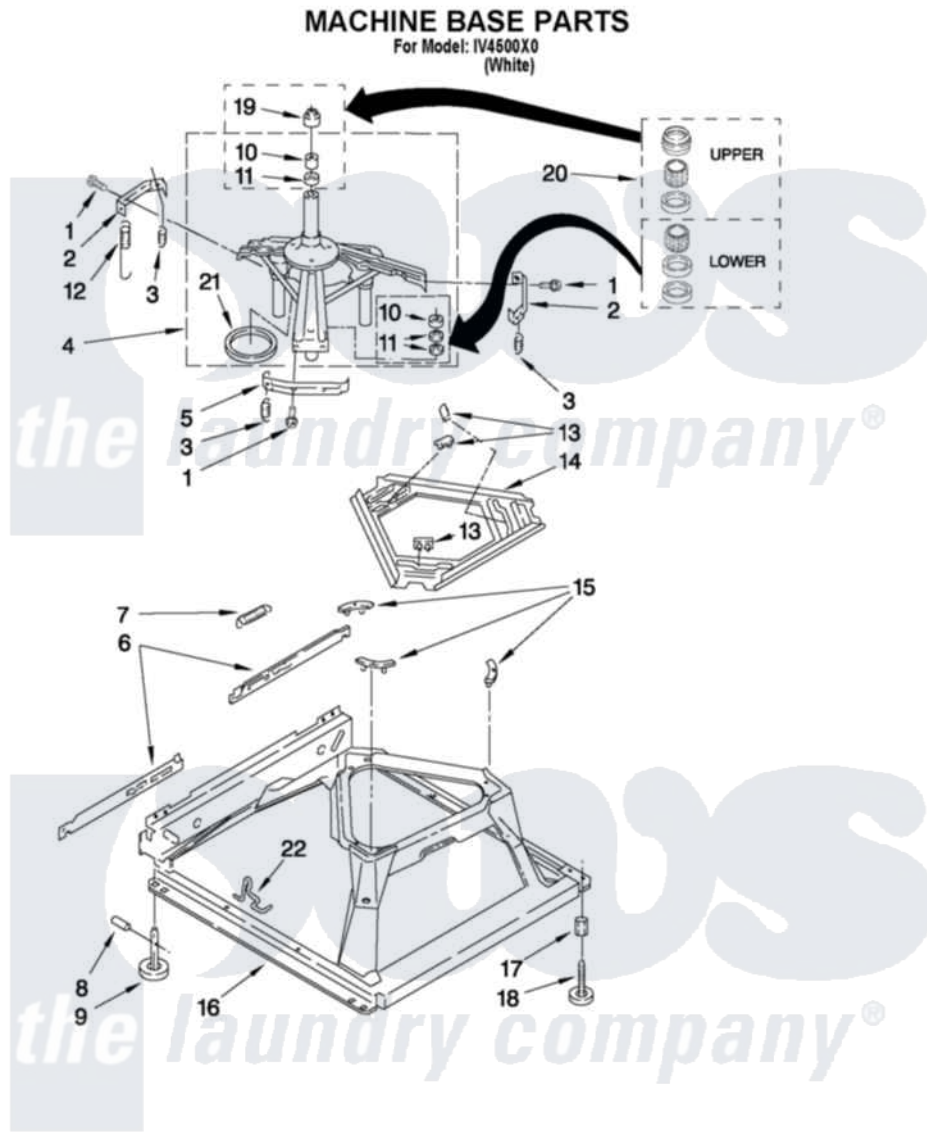

Inglis IV4500X0 05 - MACHINE BASE PARTS

FOR ORDERING INFORMATION REFER TO PARTS PRICE LIST

[Inglis Residential Inglis IV4500X0 Washer Parts](#) Parts Diagram 05 - MACHINE BASE PARTS
 Click on the part number to view part

Item	Original Part Number	Replaced By	Status	Part Description
1	3400076			Screw, Bracket Mounting
2	64067			Bracket, Spring Outer
3	63907			Spring, Suspension
4	8575214	280184		Support
5	64065			Bracket, Spring Outer
6	63466			Link, Leveling Mechanism
7	62597	8316845		Spring
8	62837			Pin, Knurled
9	62596	285244		Feet-Leveling
10	8546455			Bearing, Centerpost
11	357409	359449		Seal, Agitator Shaft
12	8534035	285901		Spring
13	62568	285219		Pad
14	3946509			Plate, Suspension
15	3363660	285744		Pad
16	3946512	285771		Base

17	3359452	Nut, Lock
18	W10001130	Foot, Leveling
19	8577376	Seal, Centerpost
20	285203	Centerpost Bearing Kit
21	63134	Ring, Sound Deadening
22	W10145155	Retainer, Suspension Spring