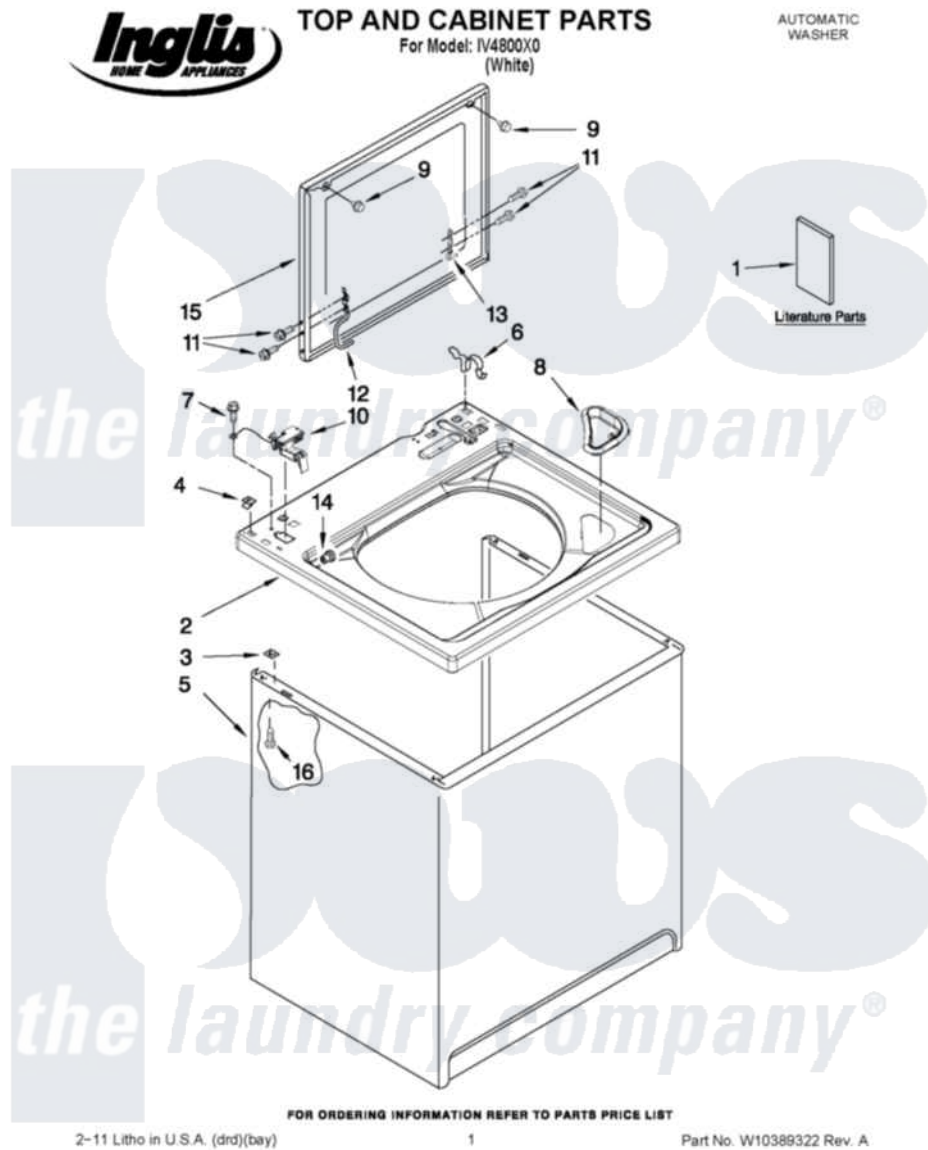

Inglis IV4800X0 01 - TOP AND CABINET PARTS

Inglis [Residential Inglis IV4800X0 Washer Parts](#) Parts Diagram 01 - TOP AND CABINET PARTS
Click on the part number to view part

Item	Original Part Number	Replaced By	Status	Part Description
1	W10200890		Not Available	INSTRUCTIONS, INSTALLATION (ENGLISH/FRENCH)
"	W10200891		Not Available	INSTRUCTIONS, INSTALLATION (SPANISH)
"	W10347263		Not Available	USE & CARE GUIDE (ENGLISH/FRENCH)
"	W10368956		Not Available	USE & CARE GUIDE (SPANISH)
"	W10362942		Not Available	WIRING DIAGRAM
2	W10194570			Top
3	62750			Spacer, Cabinet To Top (4)
4	357213			Nut, Push-In
5	63424			Cabinet
6	62780			Clip, Top And Cabinet And Rear Panel
7	3351614			Screw, Gearcase Cover Mounting
8	W10192089			Dispenser, Bleach

9	9724509		Bumper, Lid
10	8318084		Switch, Lid
11	W10119828		Screw, Lid Hinge Mounting
12	W10225136		Hinge 7 Pad Assembly
13	91770		Hinge, Lid
14	8319539		Bearing, Lid Hinge
15	W10171313	W10193861	Lid
16	3390631		Screw, 10-16 X 3/8