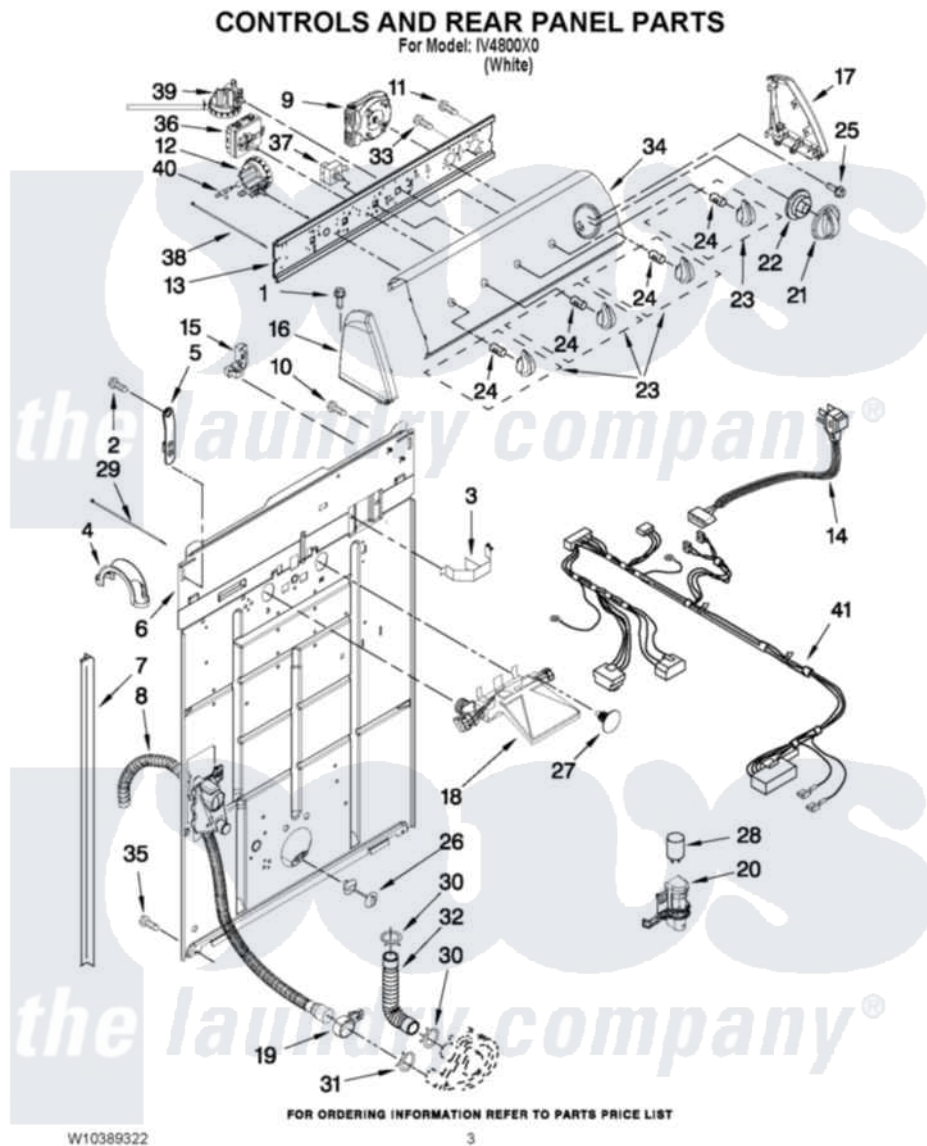

Inglis IV4800X0 02 - CONTROLS AND REAR PANEL PARTS

[Inglis Residential Inglis IV4800X0 Washer Parts](#) Parts Diagram 02 - CONTROLS AND REAR PANEL PARTS
Click on the part number to view part

Item	Original Part Number	Replaced By	Status	Part Description
1	388326			Screw, 8-18 X 1.25
2	9740848			Screw, Mixing Valve Mounting
3	8055003			Clip, Harness And Pressure Switch
4	8577378			U-Bend, Drain Hose
5	8568314			Strap, Console
6	W10194450			Panel, Rear
7	62747			Pad, Rear Panel
8	W10189267			Drain Hose Assembly
9	W10175553			Timer, Control
10	3351614			Screw, Gearcase Cover Mounting
11	90767			Screw, 8A X 3/8 HeX Washer Head Tapping
12	W10379548			Switch, Pressure Assembly
13	3948608			Bracket, Control
14	8578842	285800		Cord-Power

15	3952821	285777	Relief-Str
16	8271365	279962	Endcap
17	8271359	279962	Endcap
18	W10144820		Valve, Water Inlet W/Thermistor And Vacuum Break
19	8541668		Clamp, Hose
20	8318046		Clip, Capacitor
21	8543272	Not Available	Knob, Timer
22	8544947		Dial, Timer
23	8543270	Not Available	Knob, Control (3) (Grey)
24	8536939		Clip, Knob
25	3400818		Screw, Timer Mounting
26	8519200		Support, Rear Panel
27	W10000080	8282566	Clip, Pine Tree
28	8572717		Capacitor, Motor Start
29	W10339879		Tie, Cable
30	3363366	616099	Clamp
31	8317496	285655	Clamp, Hose
32	3951449	285871	Hose
33	3400073		Screw, Ground
34	W10339560		Panel, Console
35	62863	3390631	Screw, 10-16 X 3/8
36	W10184148		Switch, Water Temperature
37	3949187	W10168262	Switch, Rotary
38	W10334336		Cable Tie
39	W10379550	W10403280	Switch, Pressure Assembly
40	8524808		Fitting, Pressure Hose "T"
41	W10362917		Harness, Wiring