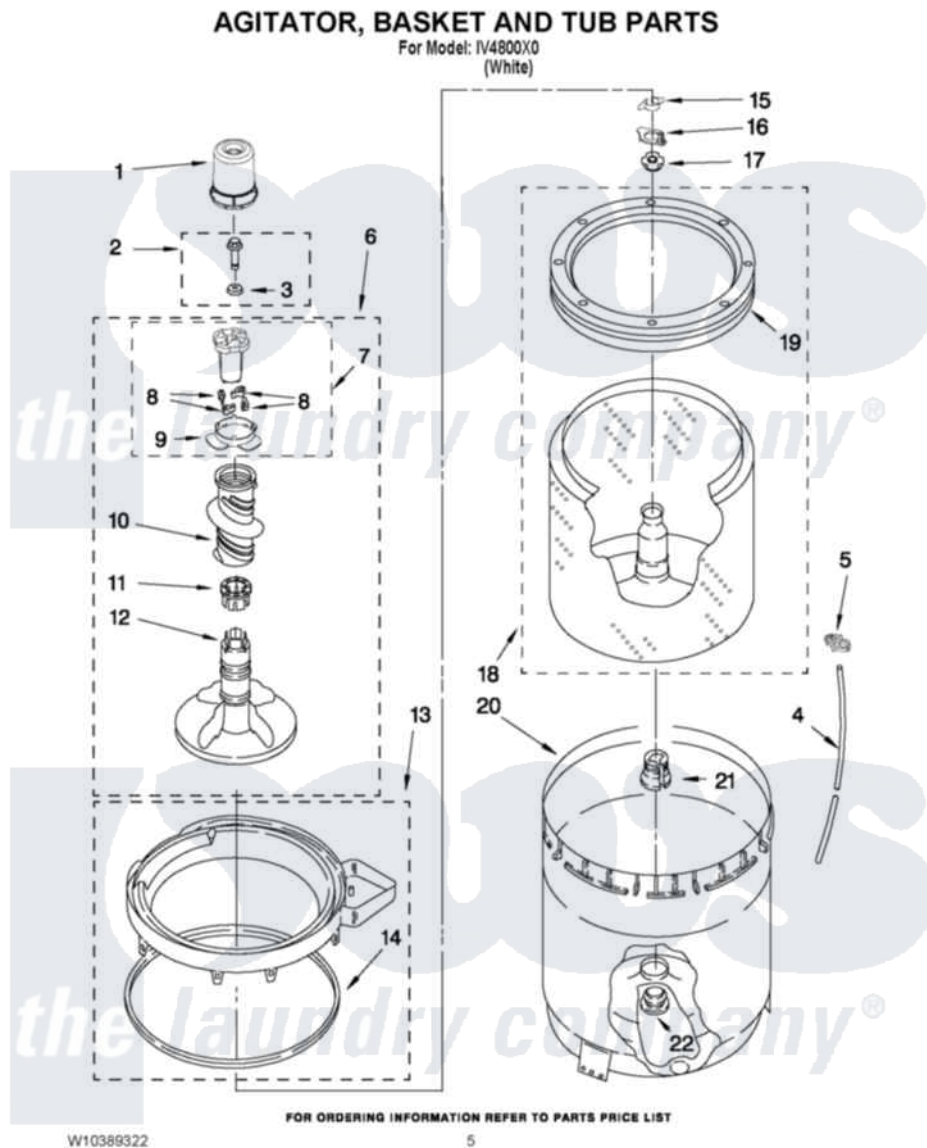

Inglis IV4800X0 03 - AGITATOR, BASKET AND TUB PARTS

Inglis [Residential Inglis IV4800X0 Washer Parts](#) Parts Diagram 03 - AGITATOR, BASKET AND TUB PARTS
Click on the part number to view part

Item	Original Part Number	Replaced By	Status	Part Description
1	8533251			Dispenser, Fabric Softener
2	358237			Screw And Washer
3	3949550			Washer
4	W10297437	353244		Hose, Pressure Switch
5	2219077			Clip, Pressure Switch Hose
6	3361598	285727		Agitator
7	3363662	285748		Cam-Agitator
8	3366877	80040		Dog-Agitator
9	3363661			Bearing, Driven Cam
10	3360824			Auger, Agitator
11	3350389	285587		Washer
12	389386			Agitator
13	8528150	W10445870		Ring-Tub
14	3976308			Gasket, Tub Ring
15	3354845			Clip, Agitator
16	8543666			Washer, Agitator

17	21366		Nut, Spanner
18	8526016	W10389328	Clothes Container, Assembly
19	387240		Ring, Balance
20	63849		Strain Relief, Power Cord
21	389140		Tub Block, Basket Drive
22	383727		Gasket, Centerpodt