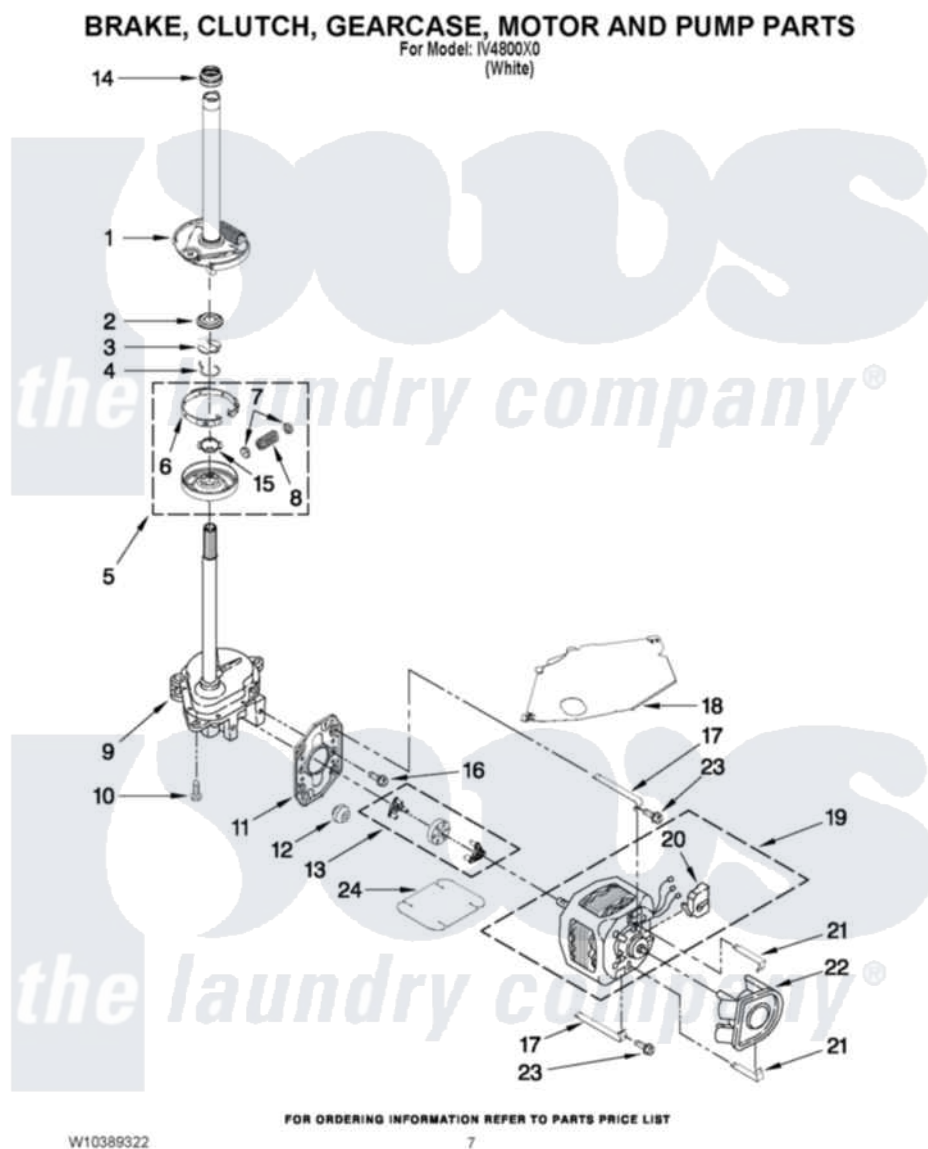

Inglis IV4800X0 04 - BRAKE, CLUTCH, GEARCASE, MOTOR AND PUMP PARTS

Inglis Residential Inglis IV4800X0 Washer Parts Parts Diagram 04 - BRAKE, CLUTCH, GEARCASE, MOTOR AND PUMP PARTS

[Click on the part number to view part](#)

Item	Original Part Number	Replaced By	Status	Part Description
1	388952	285792		Basketdrive
2	63292			Washer, Spin Tube Thrust
3	62697	W10080230		Ring, Spin Tube Support
4	63283	285353		Ring
5	3951311	285785		Clutch
6	3951308	285790		Lining
7	62646			Cap, Clutch Spring
8	3946792			Spring And Damper Assembly
9	3360630	3360629		Gearcase
10	3357334	3400516		Screw Anti-Rattle
11	62611			Plate, Motor Mount To Gearcase
12	62691			Grommet, Motor
13	3364003	285753A		Coupling
14	8577374			Seal, Centerpost

15	3355454		Clip, Main Drive
16	3400516		Screw Anti-Rattle
17	W10086010		Retainer, Motor
18	3362089		Shield, Tub To Motor
19	661600		Motor, Main Drive
20	62850	8529896	Switch, Main Drive Motor
21	8546127		Retainer, Pump
22	3363394		Pump
23	3387485	273556	Screw, 10-16 X 5/8
24	3946532		Shield, Motor