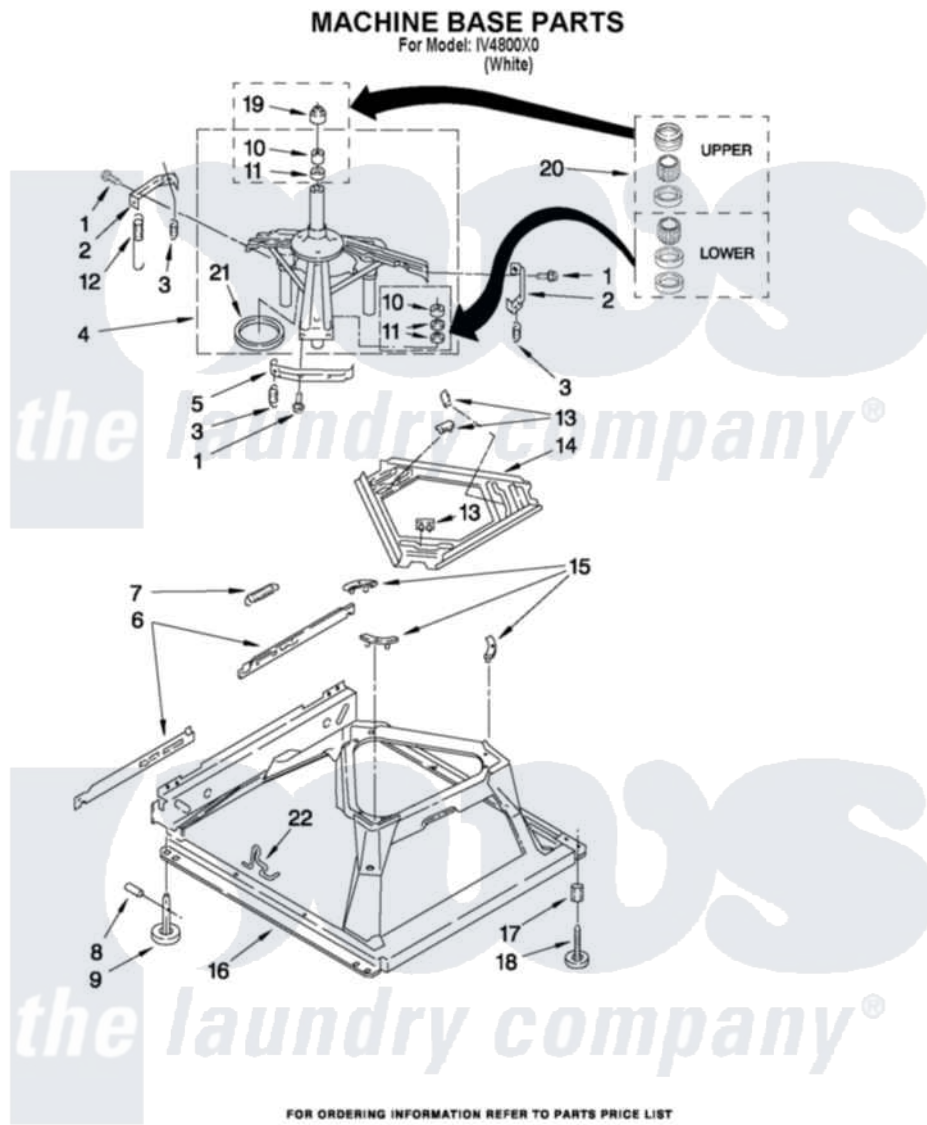

Inglis IV4800X0 05 - MACHINE BASE PARTS

8

W10389322

Inglis Residential Inglis IV4800X0 Washer Parts Parts Diagram 05 - MACHINE BASE PARTS
Click on the part number to view part

Item	Original Part Number	Replaced By	Status	Part Description
1	3400076			Screw, Bracket Mounting
2	64067			Bracket, Spring Outer
3	63907			Spring, Suspension
4	8575214	280184		Support
5	64065			Bracket, Spring Outer
6	63466			Link, Leveling Mechanism
7	62597	8316845		Spring
8	62837			Pin, Knurled
9	62596	285244		Feet-Leveling
10	8546455			Bearing, Centerpost
11	357409	359449		Seal, Agitator Shaft
12	W10250667			Spring, Counterweight
13	62568	285219		Pad
14	3946509			Plate, Suspension
15	3363660	285744		Pad
16	3946512	285771		Base

17	3359452	Nut, Lock
18	W10001130	Foot, Leveling
19	8577376	Seal, Centerpost
20	285203	Centerpost Bearing Kit
21	63134	Ring, Sound Deadening
22	W10145155	Retainer, Suspension Spring