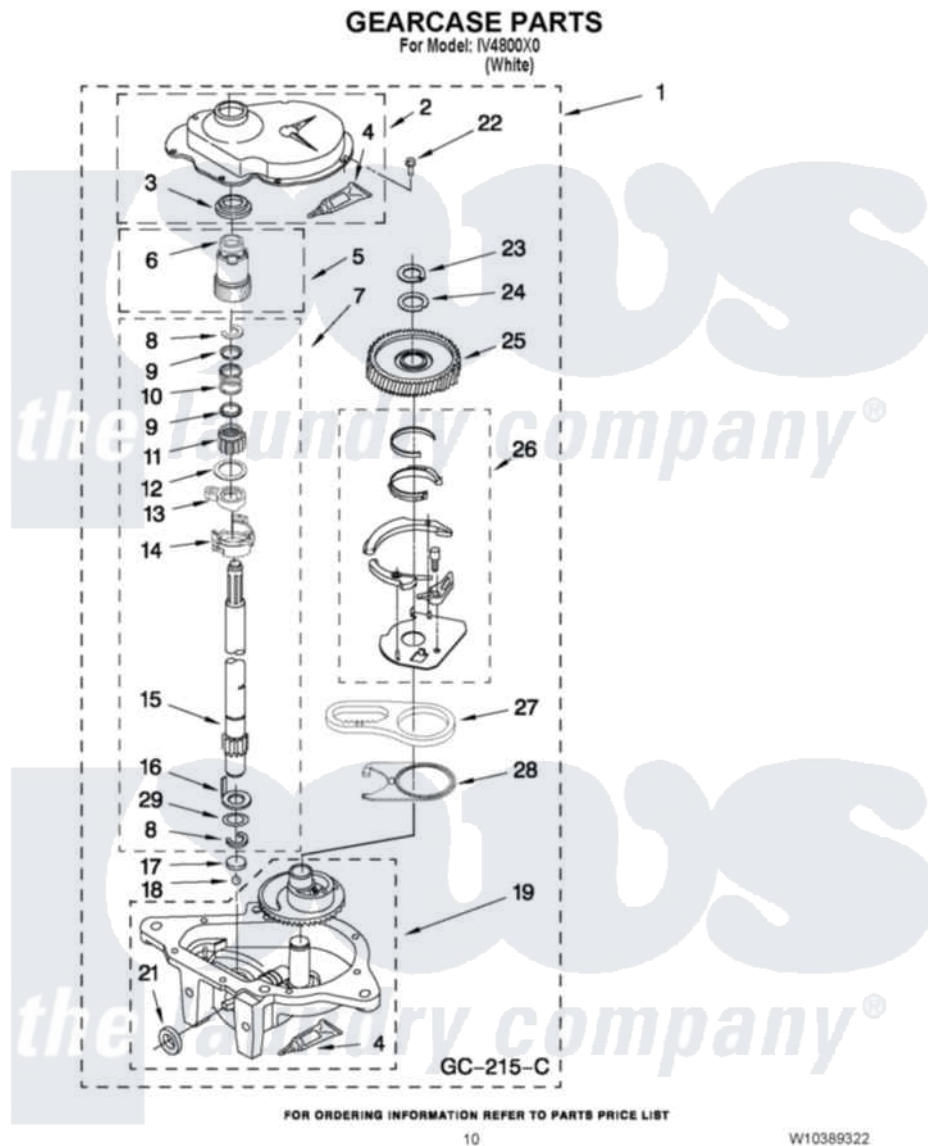

Inglis IV4800X0 07 - GEARCASE PARTS

Inglis Residential Inglis IV4800X0 Washer Parts Parts Diagram 07 - GEARCASE PARTS
Click on the part number to view part

Item	Original Part Number	Replaced By	Status	Part Description
1	3360630	3360629		Gearcase
2	285202			Cover, Gearcase
3	3349985			Seal, Gearcase Cover
4	285195			Sealer Sealer, Gasket
5	63320	285362		Gear and Pinion
6	356427			Seal, Spin Pinion
7	389387			Shaft, Agitator
8	90369		Not Available	Ring, Retaining (2)
9	62677			Retainer, Spring
10	62676			Spring, Agitator
11	63273	285509		Shaft, Agitator
12	62619			Washer, Agitator Gear
13	62580	285206		Cam-Agitator
14	62581	285206		Cam-Agitator
15	285509			Shaft, Agitator
16	62618			Washer, Cam Thrust

17	16018	285205	Bearing
18	85529	285205	Bearing
19	389230	285515	Gearcase
21	285352		Seal Kit, Thrust Plug
22	3351614		Screw, Gearcase Cover Mounting
23	3362552	285765	Ring-Retr
24	285735	285766	Washer Kit, Thrust
25	62570	285362	Gear and Pinon
26	388253	999516	Shelf-Glas
27	3349296	8546456	Rack, Connecting
28	62621		Actuator, Shift
29	388815		Washer, Intermediate 1 3976263 Miscellaneous Parts Bag 2 3976300 Washer, Inlet Hose 3 3366913 Clamp, Hose