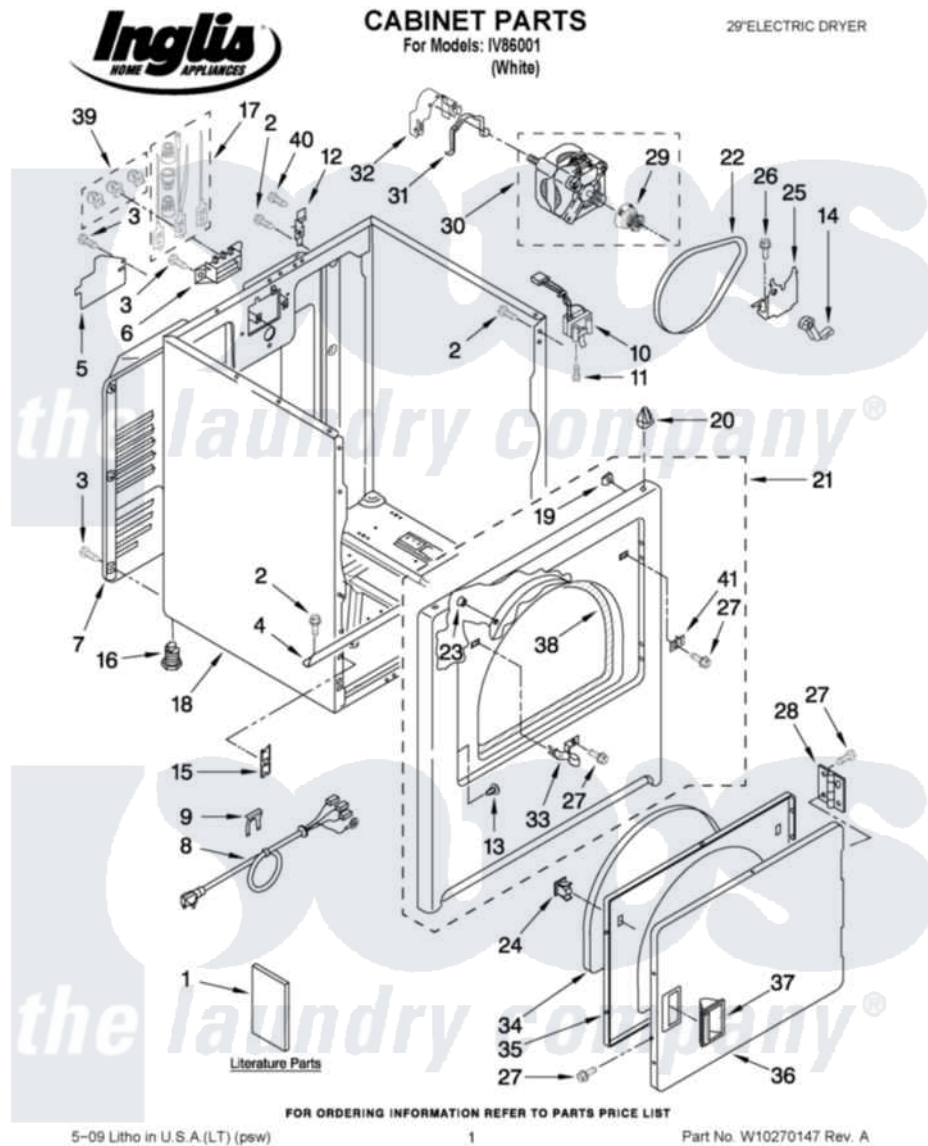

# Inglis IV86001 01 - CABINET PARTS

[Inglis Residential Inglis IV86001 Dryer Parts Parts Diagram 01 - CABINET PARTS](#)

[Click on the part number to view part](#)

Item	Original Part Number	Replaced By	Status	Part Description
1	8535831		Not Available	Instructions, Installation
"	W10110133		Not Available	Sheet, Cycle Feature
"	W10151578		Not Available	Use & Care Guide
"	W10185986		Not Available	WIRING DIAGRAM
2	343641	<a href="#">681414</a>		Screw, 10AB X 1/2
3	<a href="#">693995</a>			Screw, Hex Head
4	<a href="#">8541400</a>			Bracket, Cabinet
5	3394202		Not Available	Cover, Terminal Block
6	<a href="#">3397659</a>			Block, Terminal
7	3396805	<a href="#">280043</a>		Panel-Rear
8	<a href="#">3394208</a>			Cord, Power
9	<a href="#">694415</a>			Clip, Strain Relief
10	3406109	<a href="#">3406107</a>		Door Switch Assembly
11	697773	<a href="#">3395530</a>		Screw
12	<a href="#">8066217</a>			Hinge, Top
13	<a href="#">3404413</a>			Plug, Hinge Hole