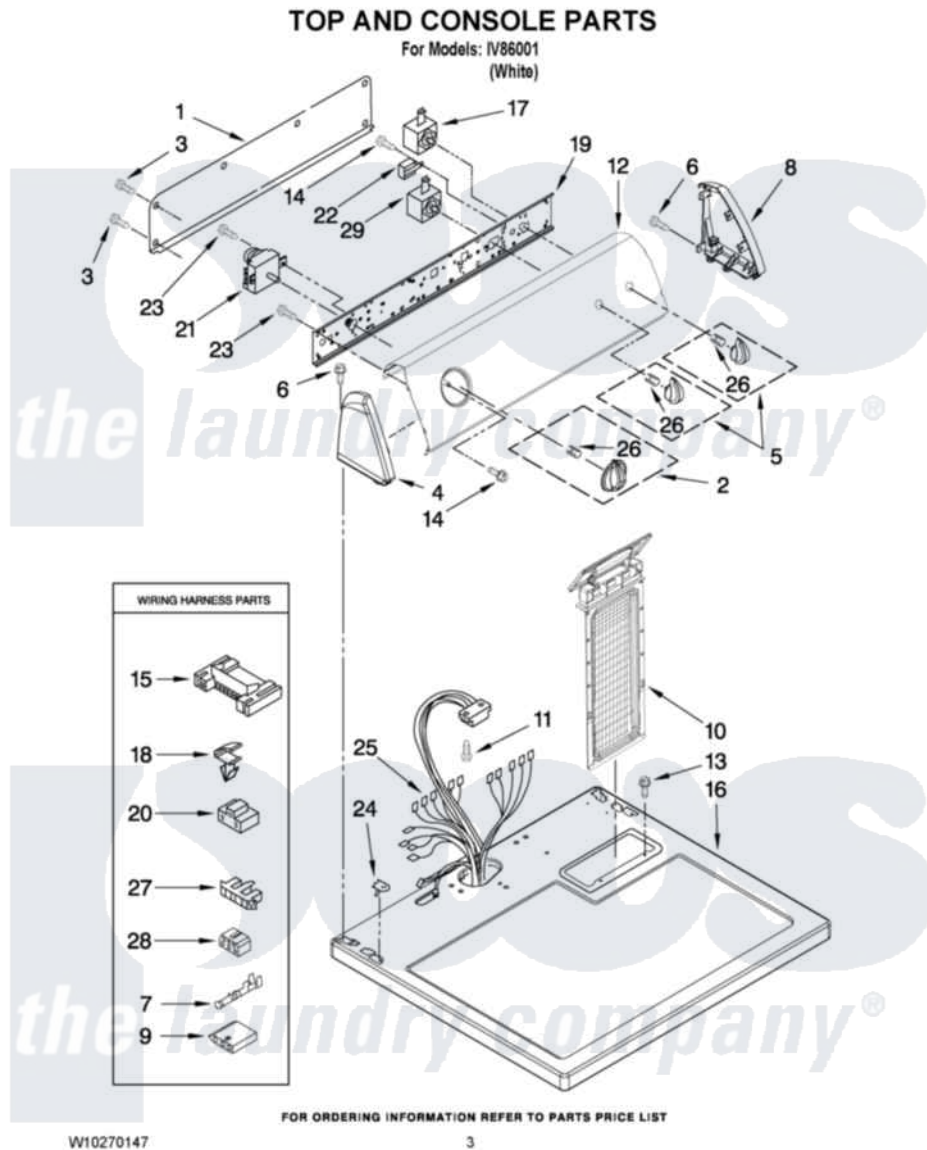

Inglis IV86001 02 - TOP AND CONSOLE PARTS

Inglis [Residential Inglis IV86001 Dryer Parts](#) Parts Diagram 02 - TOP AND CONSOLE PARTS
Click on the part number to view part

Item	Original Part Number	Replaced By	Status	Part Description
1	8274261			Do-It-Yourself Repair Manuals
2	8543273		Not Available	Timer Knob Assembly (Grey)
3	693995			Screw, Hex Head
4	8271365	279962		Endcap
5	8543270		Not Available	Knob, Control (3) (Grey)
6	388326			Screw, 8-18 X 1.25
7	94614			Terminal
8	8271359	279962		Endcap
9	3936144			Do-It-Yourself Repair Manuals
10	8558463			HANDLE AND LINT SCREEN ASSEMBLY
11	343641	681414		Screw, 10AB X 1/2
12	W10167870		Not Available	Panel, Control
13	688983	487240		Screw, For Mtg. Service Capacitor
14	8533951	3400859		Screw, Grounding
15	3395683			Receptacle, Multi-Terminal

16	8557930	8563985	Top
17	3398095		Switch, Push-To-Start
18	3394427		Clip-Harness
19	8271418		Bracket, Control
20	3401144		Connector
21	W10185982		Timer Assembly
22	694419		Mini-Buzzer
23	8533971	90767	Screw, 8A X 3/8 HeX Washer Head Tapping
24	357213		Nut, Push-In
25	W10186089	Not Available	HARNESS, WIRING
26	8536939		Clip, Knob
27	3397269		Connector, Timer
28	3347243		Block, Disconnect
29	3399639		Switch, Rotary Temperature