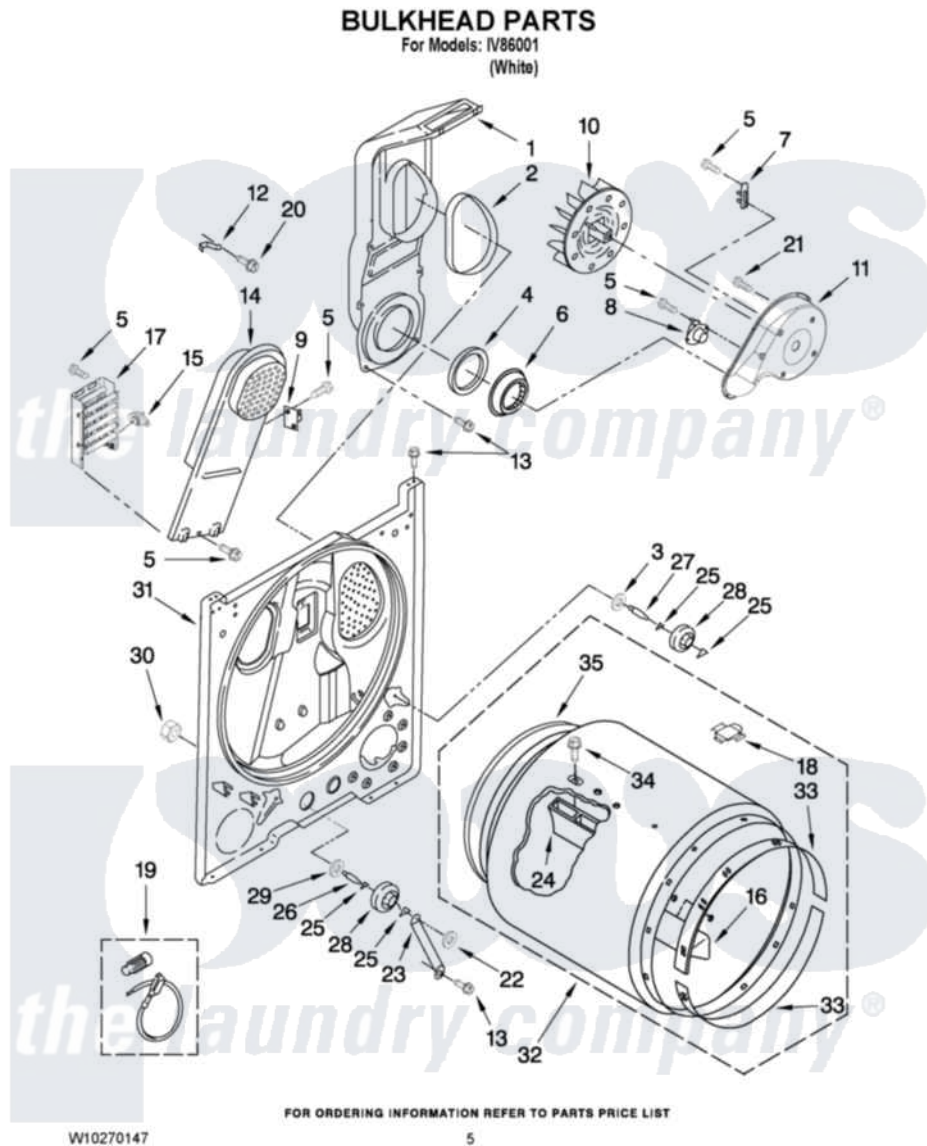

Inglis IV86001 03 - BULKHEAD PARTS

[Inglis Residential Inglis IV86001 Dryer Parts](#) Parts Diagram 03 - BULKHEAD PARTS
Click on the part number to view part

Item	Original Part Number	Replaced By	Status	Part Description
1	348368			Lint Chute Assembly
2	339956			Seal, Air Duct To Bulkhead
3	3388703			Washer, Support
4	347139			Seal, Lint Chute
5	90767			Screw, 8A X 3/8 HeX Washer Head Tapping
6	696302			Shield, Exhaust
7	3392519			Thermal Limiter
8	3387134			Thermostat, Internal-Bias
9	3977393	279816		Cutoff-Tml
10	694089			Wheel, Blower
11	8577230			Housing, Blower
12	8066155			Clip, Heater Box
13	343641	681414		Screw, 10AB X 1/2
14	8541818			Box, Heater
15	3977767			Thermostat, High Limit 250 F
16	3403636			Baffle, Drum

17	3403590	Not Available	Element, Heater
18	8066086		Plug, Drum Hole
19	279457		Wire Kit, Terminal
20	489463		Screw, 8-18 X 1/16
21	3390647	488729	Screw
22	90296		Nut, Push On
23	3976434		Bracket, Support Shaft
24	692490		Baffle, Drum
25	690997		Washer, Thrust
26	3399506	W10359270	Shaft, Drum Roller Threads
27	3399507	W10359269	Shaft, Drum Roller Threads
28	3397590	349241T	Support
29	348197		Washer, Support
30	3359452		Nut, Lock
31	3403491	279796	Bulkhead
32	695587		Drum Assembly
33	692526	279441	BeaRng-Rng
34	W10219342		Screw, Baffle Mounting
35	3406130	279857	Seal