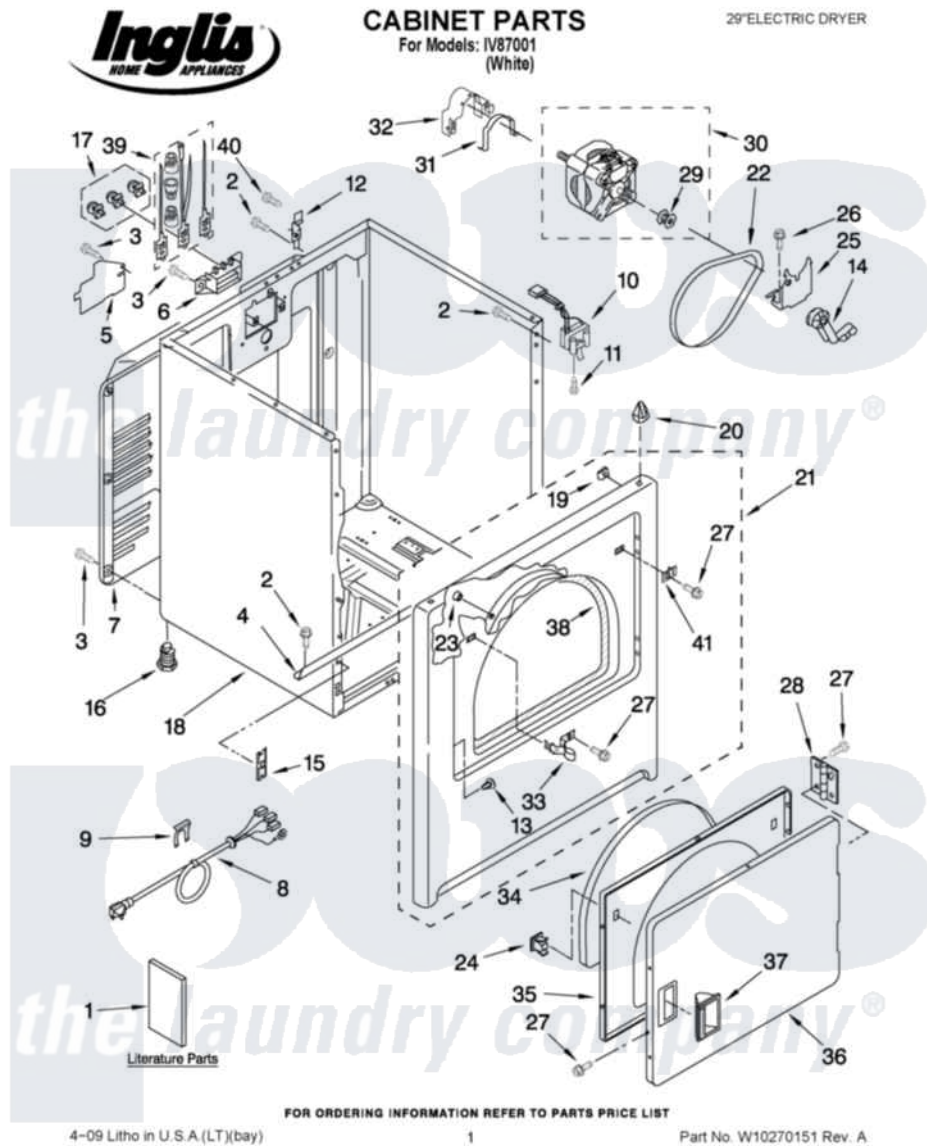

Inglis IV87001 01 - CABINET PARTS

[Inglis Residential Inglis IV87001 Dryer Parts](#) Parts Diagram 01 - CABINET PARTS

[Click on the part number to view part](#)

Item	Original Part Number	Replaced By	Status	Part Description
1	8535831		Not Available	Instructions, Installation
"	W10110133		Not Available	Sheet, Cycle Feature
"	W10151578		Not Available	Use & Care Guide
"	W10185986		Not Available	WIRING DIAGRAM
2	343641	681414		Screw, 10AB X 1/2
3	693995			Screw, Hex Head
4	8541400			Bracket, Cabinet
5	3394202		Not Available	Cover, Terminal Block
6	3397659			Block, Terminal
7	3396805	280043		Panel-Rear
8	3394208			Cord, Power
9	694415			Clip, Strain Relief
10	3406107			Door Switch Assembly
11	697773	3395530		Screw
12	8066217			Hinge, Top
13	3404413			Plug, Hinge Hole

14	691366		Idler And Pulley Assembly
15	3394083		Clip, Front Panel
16	3392100	49621	Feet-Leveling
"	279810		Foot-Optional
17	279318		Terminal Tinned And Brass Panel
18	8530603	8533643	Cabinet
19	98234		Clip, U-Bend
20	690363	18776	Lock, Front Top
21	W10224853		Front Panel Assembly
22	W10131364	341241	Belt
23	685203	279220	Clip
24	3389441		Door Catch Assembly
25	348780		Base, Motor
26	3400500		Bolt, 3405245 5/16-18 X 3/4
27	342055	488627	Screw
28	3405514	W10362431	Hinge And Pin Assembly
29	8066184		Pulley, Motor
30	W10194250	279827	Motor-Drve
31	W10121316		Plug, Multivent
32	3404162		Clamp, Motor
33	3403431		Strike, Panel
34	3405246		Seal, Door Push-To-Start
35	3402341		Door, Inner
36	3402335		Door, Front
37	3405184		Handle, Door
38	3406129		Seal And Bearing Assembly
39	279393		Terminal Block Screw Kit
40	697776	4331106	Screw, No.10-32 X 7/16
41	3403630		Plug, Strike Hole