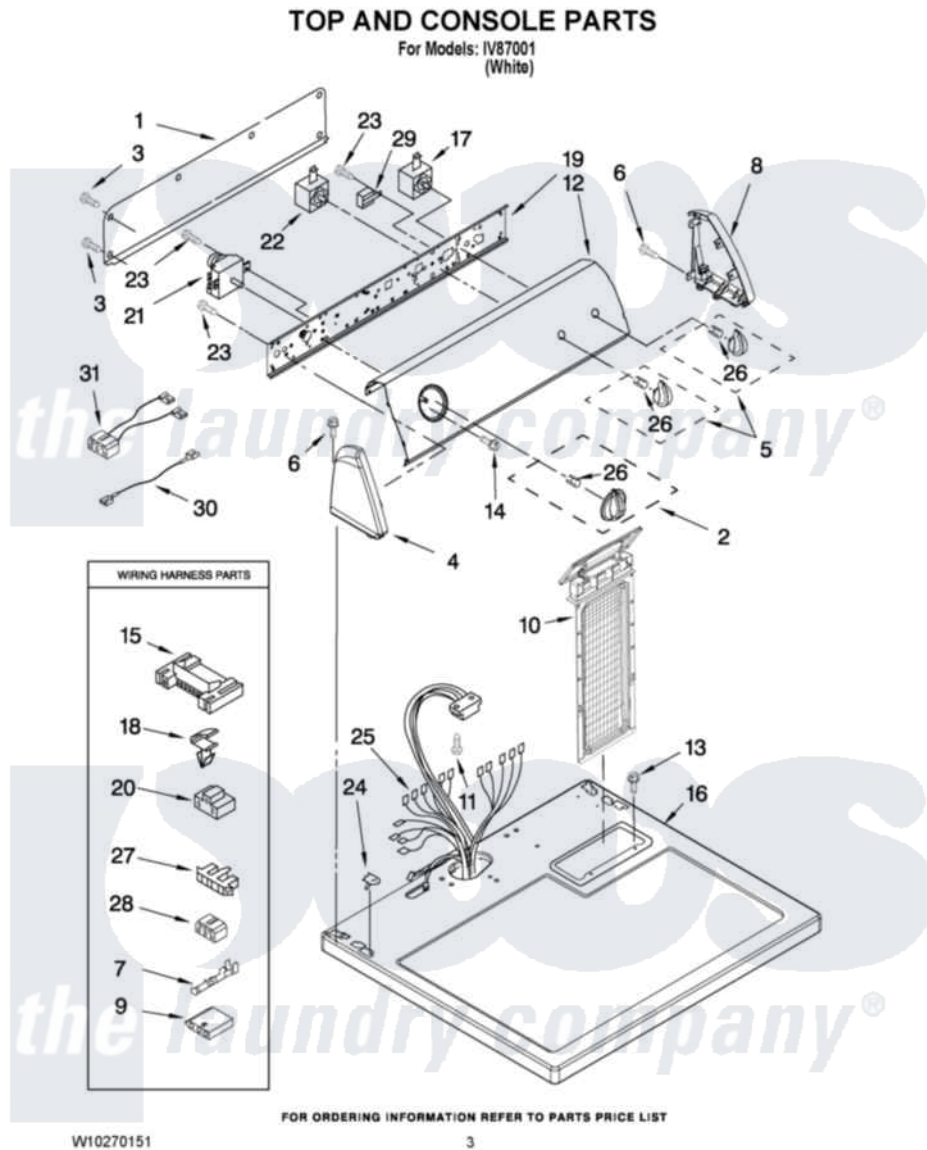

Inglis IV87001 02 - TOP AND CONSOLE PARTS

Inglis [Residential Inglis IV87001 Dryer Parts](#) Parts Diagram 02 - TOP AND CONSOLE PARTS
Click on the part number to view part

Item	Original Part Number	Replaced By	Status	Part Description
1	8274261			Do-It-Yourself Repair Manuals
2	8543273		Not Available	Timer Knob Assembly (Grey)
3	693995			Screw, Hex Head
4	8271365	279962		Endcap
5	8543270		Not Available	Knob, Control (3) (Grey)
6	388326			Screw, 8-18 X 1.25
7	94614			Terminal
8	8271359	279962		Endcap
9	3936144			Do-It-Yourself Repair Manuals
10	8558463			HANDLE AND LINT SCREEN ASSEMBLY
11	343641	681414		Screw, 10AB X 1/2
12	W10167871		Not Available	Panel, Control
13	688983	487240		Screw, For Mtg. Service Capacitor
14	8533951	3400859		Screw, Grounding
15	3395683			Receptacle, Multi-Terminal

16	8557930	8563985	Top
17	3398095		Switch, Push-To-Start
18	3394427		Clip-Harness
19	8271418		Bracket, Control
20	3401144		Connector
21	W10185982		Timer Assembly
22	3399640		Switch, Rotary
23	8533971	90767	Screw, 8A X 3/8 HeX Washer Head Tapping
24	357213		Nut, Push-In
25	W10186090	Not Available	HARNESS, WIRING
26	8536939		Clip, Knob
27	3397269		Connector, Timer
28	3347243		Block, Disconnect
29	694419		Mini-Buzzer
30	3401684		Jumper, Wire
31	3976562		Jumper, Wire