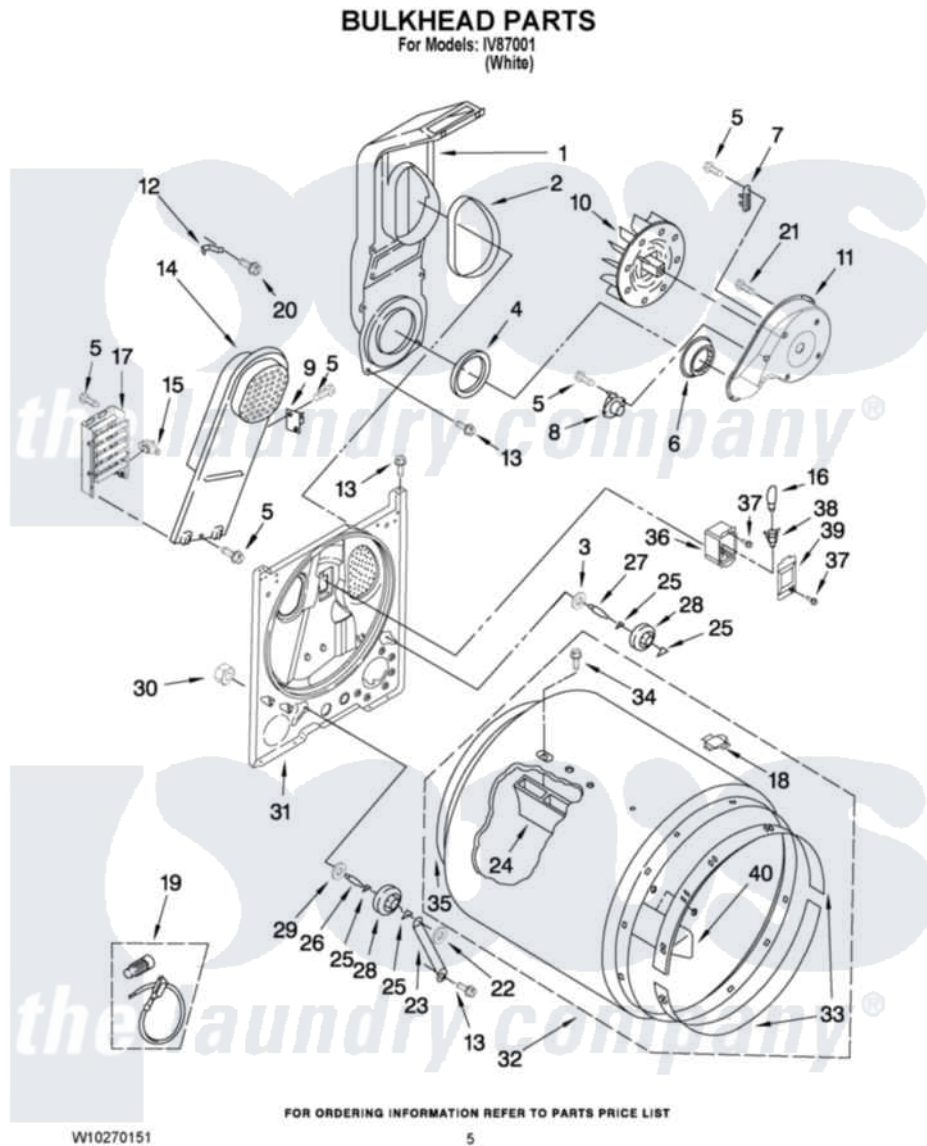

# Inglis IV87001 03 - BULKHEAD PARTS

[Inglis Residential Inglis IV87001 Dryer Parts](#) Parts Diagram 03 - BULKHEAD PARTS  
Click on the part number to view part

Item	Original Part Number	Replaced By	Status	Part Description
1	<a href="#">348368</a>			Lint Chute Assembly
2	<a href="#">339956</a>			Seal, Air Duct To Bulkhead
3	<a href="#">3388703</a>			Washer, Support
4	<a href="#">347139</a>			Seal, Lint Chute
5	<a href="#">90767</a>			Screw, 8A X 3/8 HeX Washer Head Tapping
6	<a href="#">696302</a>			Shield, Exhaust
7	<a href="#">3392519</a>			Thermal Limiter
8	<a href="#">3387134</a>			Thermostat, Internal-Bias
9	3977393	<a href="#">279816</a>		Cutoff-Tml
10	<a href="#">694089</a>			Wheel, Blower
11	<a href="#">8577230</a>			Housing, Blower
12	<a href="#">8066155</a>			Clip, Heater Box
13	343641	<a href="#">681414</a>		Screw, 10AB X 1/2
14	<a href="#">8541818</a>			Box, Heater
15	<a href="#">3977767</a>			Thermostat, High Limit 250 F
16	3406124	<a href="#">22002263</a>		Lamp