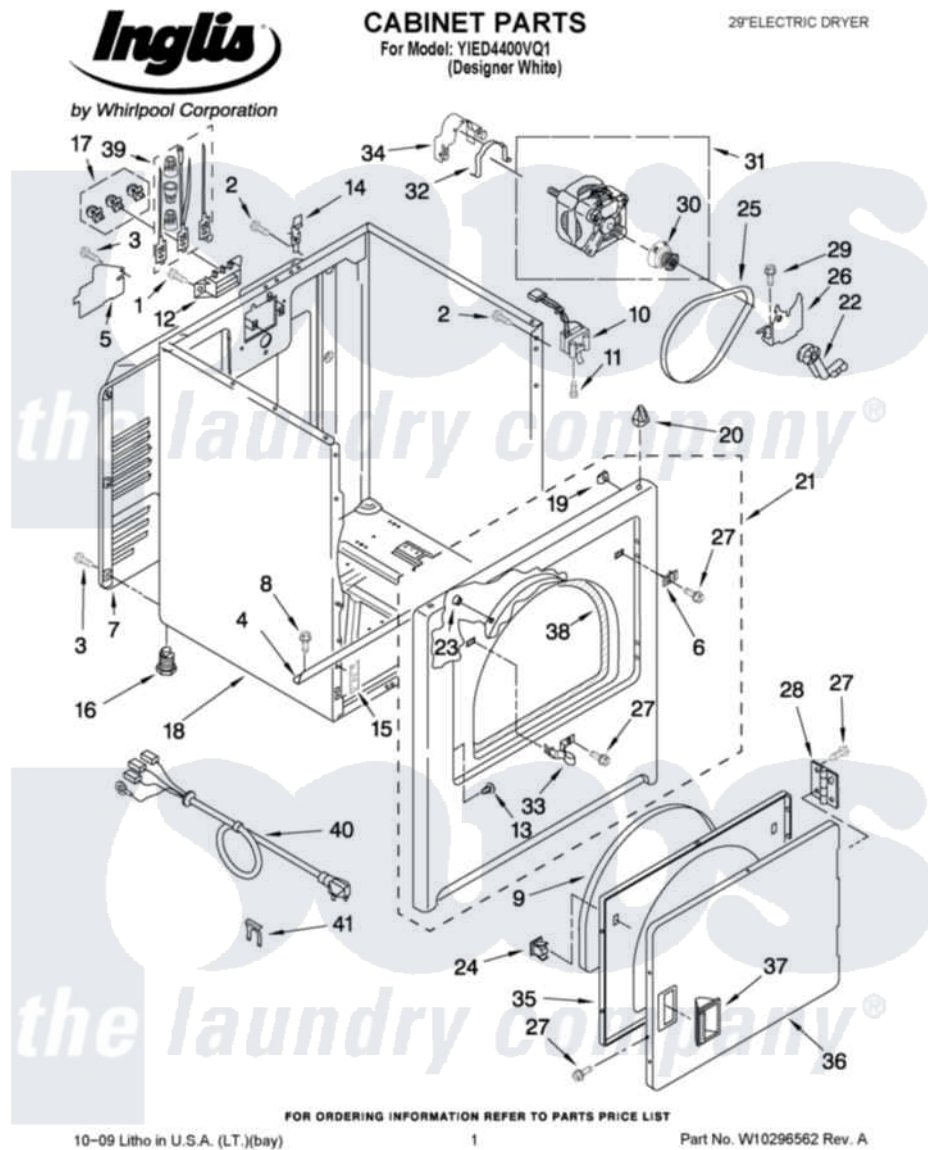

# Inglis YIED4400VQ1 01 - CABINET PARTS

[Inglis Residential Inglis YIED4400VQ1 Dryer Parts](#) Parts Diagram 01 - CABINET PARTS

[Click on the part number to view part](#)

Item	Original Part Number	Replaced By	Status	Part Description
1	3393008	<a href="#">308685</a>		Side Trim )
2	343641	<a href="#">681414</a>		Screw, 10AB X 1/2
3	<a href="#">693995</a>			Screw, Hex Head
4	<a href="#">8541400</a>			Bracket, Cabinet
5	3394202		Not Available	Cover, Terminal Block
6	<a href="#">3403630</a>			Plug, Strike Hole
7	3396805	<a href="#">280043</a>		Panel-Rear
8	<a href="#">3390631</a>			Screw, 10-16 X 3/8
9	<a href="#">3405246</a>			Seal, Door Push-To-Start
10	3406109	<a href="#">3406107</a>		Door Switch Assembly
11	697773	<a href="#">3395530</a>		Screw
12	<a href="#">3397659</a>			Block, Terminal
13	<a href="#">3404413</a>			Plug, Hinge Hole
14	<a href="#">8066217</a>			Hinge, Top
15	<a href="#">3394083</a>			Clip, Front Panel
16	3392100	<a href="#">49621</a>		Feet-Leveling