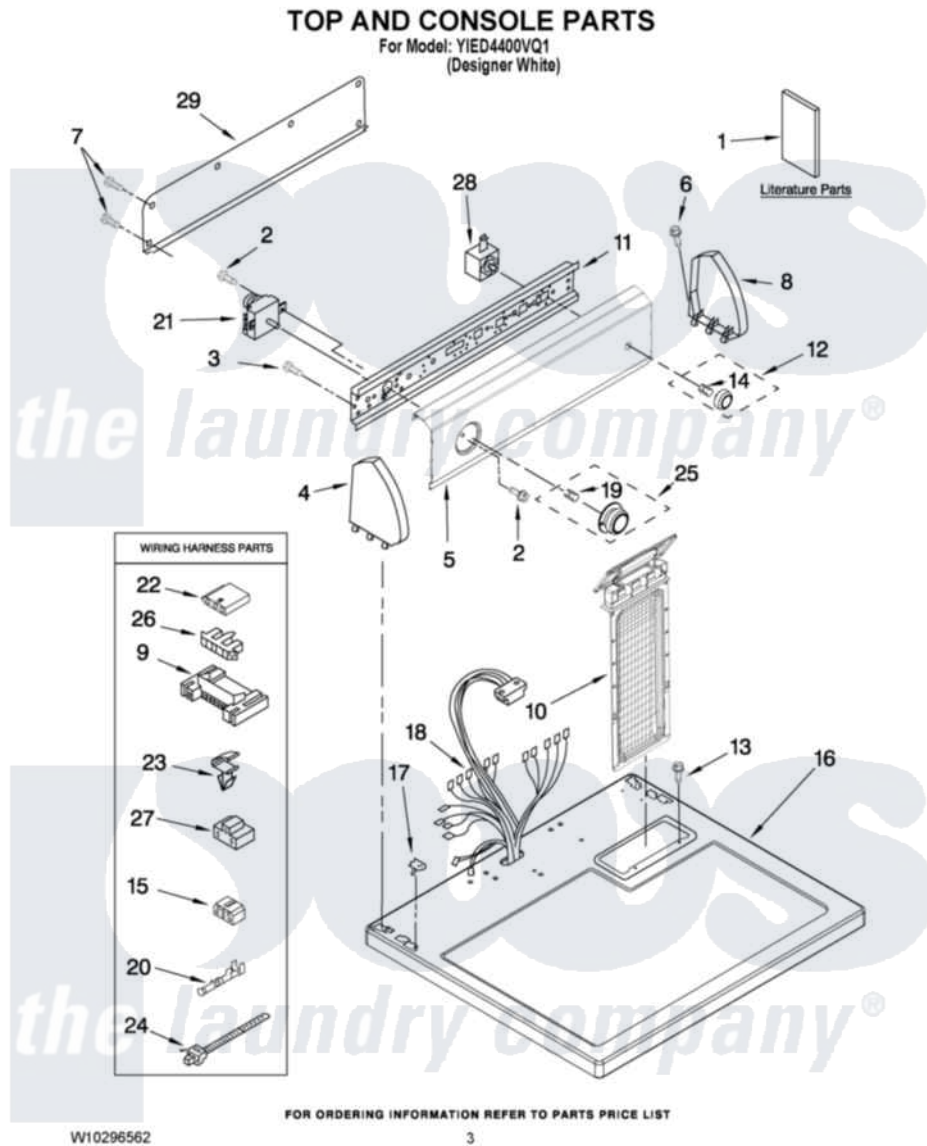

Inglis YIED4400VQ1 02 - TOP AND CONSOLE PARTS

Inglis [Residential Inglis YIED4400VQ1 Dryer Parts](#) Parts Diagram 02 - TOP AND CONSOLE PARTS
Click on the part number to view part

Item	Original Part Number	Replaced By	Status	Part Description
1	W10185977		Not Available	Wiring Diagram
"	W10150612		Not Available	Instructions, Installation
"	W10151578		Not Available	Use & Care Guide
"	W10281715		Not Available	DRYER CYCLE SHEET
"	W10213194		Not Available	ENERGY GUIDE
2	8533951	3400859		Screw, Grounding
3	8533971	90767		Screw, 8A X 3/8 HeX Washer Head Tapping
4	8274437	279960		Endcap
5	W10207807			Panel, Control
6	388326			Screw, 8-18 X 1.25
7	693995			Screw, Hex Head
8	8274434	279960		Endcap
9	3395683			Receptacle, Multi-Terminal
10	8558463			HANdle And Lint Screen Assembly
11	8271418			Bracket, Control

12	8538959		Knob, Push-To-Start
13	688983	487240	Screw, For Mtg. Service Capacitor
14	8536939		Clip, Knob
15	3347243		Block, Disconnect
16	8557930	8563985	Top
17	357213		Nut, Push-In
18	W10186165	Not Available	HARNES, WIRING
19	688805		Clip, Spring Knob
20	94614		Terminal
21	W10185972		Timer, 60 Hz
22	3936144		Do-It-Yourself Repair Manuals
23	3394427		Clip-Harness
24	3391249		Cable Tie, Push Mount
25	8538953		Timer Knob Assembly
26	3397269		Connector, Timer
27	3401144		Connector
28	3977456		Switch, Push-To-Start
29	8274261		Do-It-Yourself Repair Manuals