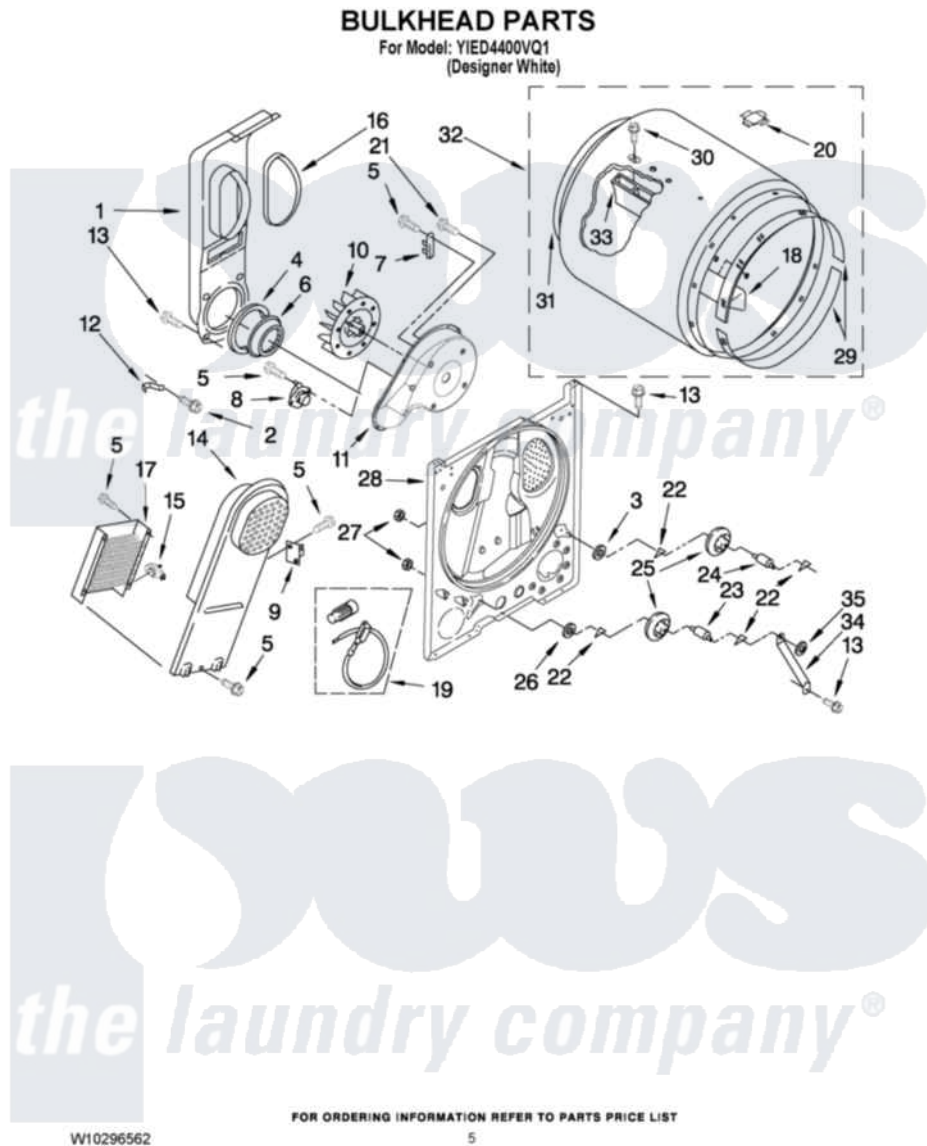

Inglis YIED4400VQ1 03 - BULKHEAD PARTS

Inglis [Residential Inglis YIED4400VQ1 Dryer Parts](#) Parts Diagram 03 - BULKHEAD PARTS
Click on the part number to view part

| Item | Original Part Number | Replaced By | Status | Part Description |
|------|-------------------------|------------------------|--------|-----------------------------------------|
| 1 | 348368 | | | Lint Chute Assembly |
| 2 | 489463 | | | Screw, 8-18 X 1/16 |
| 3 | 3388703 | | | Washer, Support |
| 4 | 347139 | | | Seal, Lint Chute |
| 5 | 90767 | | | Screw, 8A X 3/8 HeX Washer Head Tapping |
| 6 | 696302 | | | Shield, Exhaust |
| 7 | 3392519 | | | Thermal Limiter |
| 8 | 3387134 | | | Thermostat, Internal-Bias |
| 9 | 3977393 | 279816 | | Cutoff-Tml |
| 10 | 694089 | | | Wheel, Blower |
| 11 | 8577230 | | | Housing, Blower |
| 12 | 8066155 | | | Clip, Heater Box |
| 13 | 343641 | 681414 | | Screw, 10AB X 1/2 |
| 14 | 8541818 | | | Box, Heater |
| 15 | 3977767 | | | Thermostat, High Limit 250 F |
| 16 | 339956 | | | Seal, Air Duct To Bulkhead |

| | | | |
|----|---------------------------|---------------------------|----------------------------|
| 17 | 3403590 | Not Available | Element, Heater |
| 18 | 3403636 | | Baffle, Drum |
| 19 | 279457 | | Wire Kit, Terminal |
| 20 | 8066086 | | Plug, Drum Hole |
| 21 | 3390647 | 488729 | Screw |
| 22 | 690997 | | Washer, Thrust |
| 23 | 3399506 | W10359270 | Shaft, Drum Roller Threads |
| 24 | 3399507 | W10359269 | Shaft, Drum Roller Threads |
| 25 | 3397590 | 349241T | Support |
| 26 | 348197 | | Washer, Support |
| 27 | 3359452 | | Nut, Lock |
| 28 | 3403491 | 279796 | Bulkhead |
| 29 | 692526 | 279441 | BeaRng-Rng |
| 30 | W10219342 | | Screw, Baffle Mounting |
| 31 | 3406130 | 279857 | Seal |
| 32 | 695587 | | Drum Assembly |
| 33 | 692490 | | Baffle, Drum |
| 34 | 3976434 | | Bracket, Support Shaft |
| 35 | 90296 | | Nut, Push On |