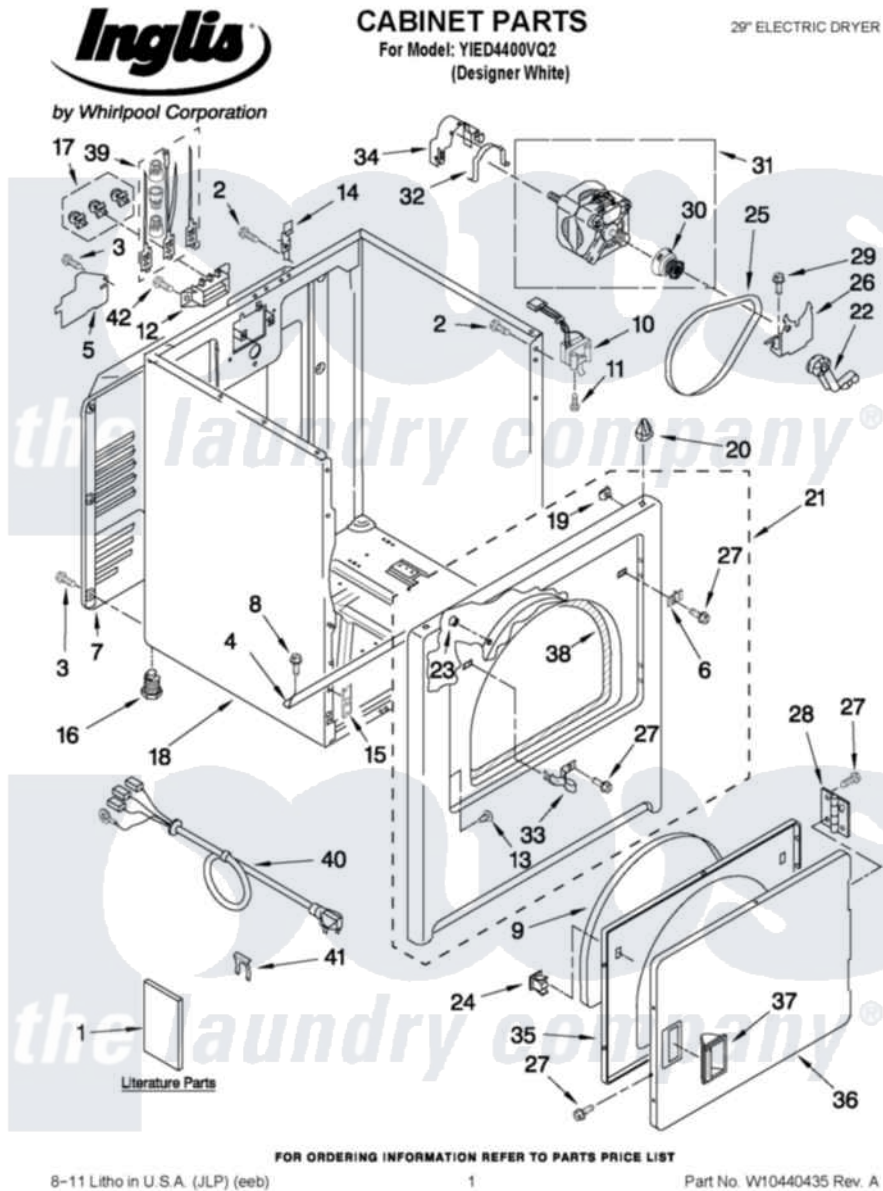

Inglis YIED4400VQ2 01 - CABINET PARTS

[Inglis Residential Inglis YIED4400VQ2 Dryer Parts](#) Parts Diagram 01 - CABINET PARTS

[Click on the part number to view part](#)

Item	Original Part Number	Replaced By	Status	Part Description
1	8528188		Not Available	Wiring Diagram
"	W10115228		Not Available	INSTRUCTIONS, INSTALLATION
"	W10287575		Not Available	GUIDE, USE & CARE
"	W10392463		Not Available	ENERGY GUIDE
2	343641	681414		Screw, 10AB X 1/2
3	693995			Screw, Hex Head
4	W10236073			Bracket, Cabinet
5	3394202		Not Available	Cover, Terminal Block
6	3403630			Plug, Strike Hole
7	3396805	280043		Panel-Rear
8	3390631			Screw, 10-16 X 3/8
9	3405246			Seal, Door Push-To-Start
10	3406109	3406107		Door Switch Assembly
11	697773	3395530		Screw
12	3397659			Block, Terminal
13	3404413			Plug, Hinge Hole

14	8066217		Hinge, Top
15	3394083		Clip, Front Panel
16	3392100	49621	Feet-Leveling
NI	279810		Foot-Optional
17	279318		Terminal Tinned And Brass Panel
18	8530603	8533643	Cabinet
19	98234		Clip, U-Bend
20	690363	18776	Lock, Front Top
21	W10224853		Front Panel Assembly
22	691366		Idler And Pulley Assembly
23	685203	279220	Clip
24	3389441		Door Catch Assembly
25	W10131364	341241	Belt
26	348780		Base, Motor
27	342055	488627	Screw
28	W10362431		Hinge And Pin Assembly
29	3400500		Bolt, 3405245 5/16-18 X 3/4
30	8066184		Pulley, Motor
31	W10194250	279827	Motor-Drve
32	W10121316		Plug, Multivent
33	3403431		Strike, Panel
34	3404162		Clamp, Motor
35	3402341		Door, Inner
36	3402335		Door, Front
37	3405184		Handle, Door
38	3406129		Seal And Bearing Assembly
39	279393		Terminal Block Screw Kit
40	3394208		Cord, Power
41	694415		Clip, Strain Relief
42	3393008	308685	Side Trim)