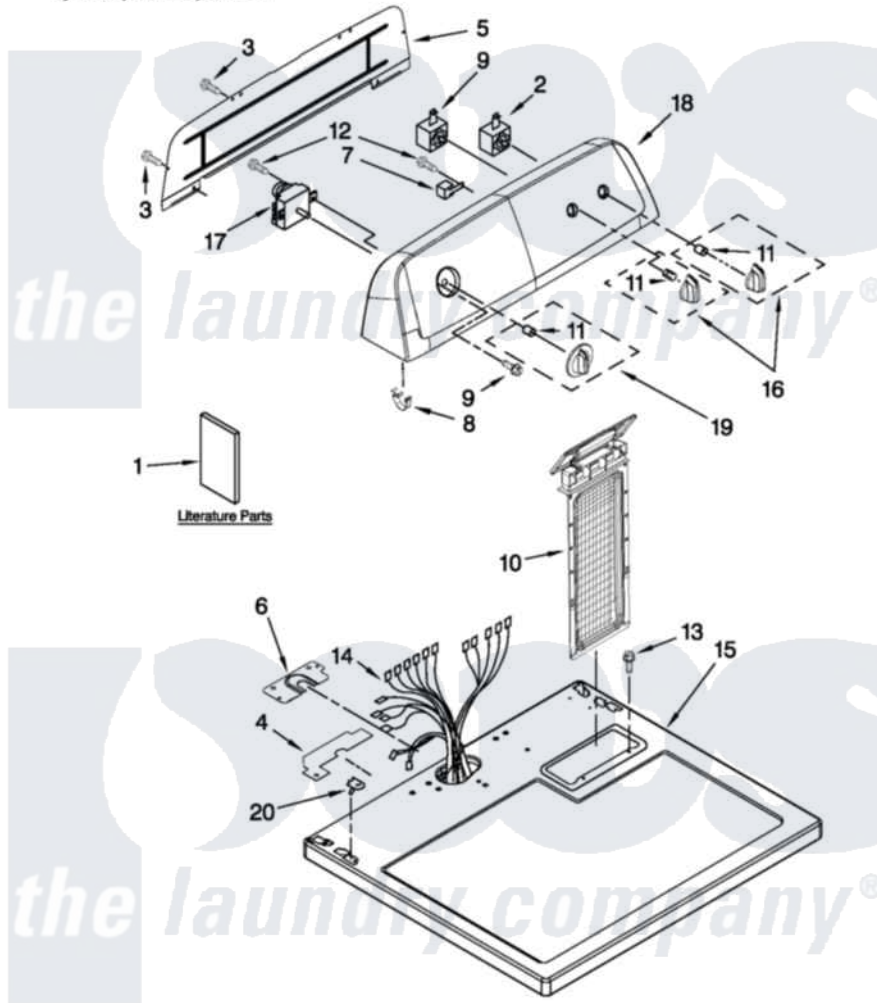

Inglis YIED4700YQ0 01 - TOP AND CONSOLE PARTS

TOP AND CONSOLE PARTS

For Model: YIED4700YQ0
(White)

29" ELECTRIC DRYER

by Whirlpool Corporation

FOR ORDERING INFORMATION REFER TO PARTS PRICE LIST

1-12 Litho in U.S.A (JLP)(bay)

1

Part No. W10481565 REV. A

[Inglis Residential Inglis YIED4700YQ0 Dryer Parts](#) Parts Diagram 01 - TOP AND CONSOLE PARTS

[Click on the part number to view part](#)

Item	Original Part Number	Replaced By	Status	Part Description
1	W10096991		Not Available	GUIDE, USE & CARE
"	W10115228		Not Available	INSTRUCTIONS, INSTALLATION
"	W10185986		Not Available	WIRING DIAGRAM
2	W10446920			Switch, Push To Start
3	693995			Screw, Hex Head
4	W10112603			Seal, Harness
5	W10416486			Panel, Rear Console
6	W10112578			Harness, Bracket
7	694419			Mini-Buzzer
8	8312709			Clip-Console
9	W10420747			Switch, Temperature
10	8558463			HANdle And Lint Screen Assembly
11	8536939			Clip, Knob
12	3348629	90767		Screw, 8A X 3/8 HeX Washer Head Tapping