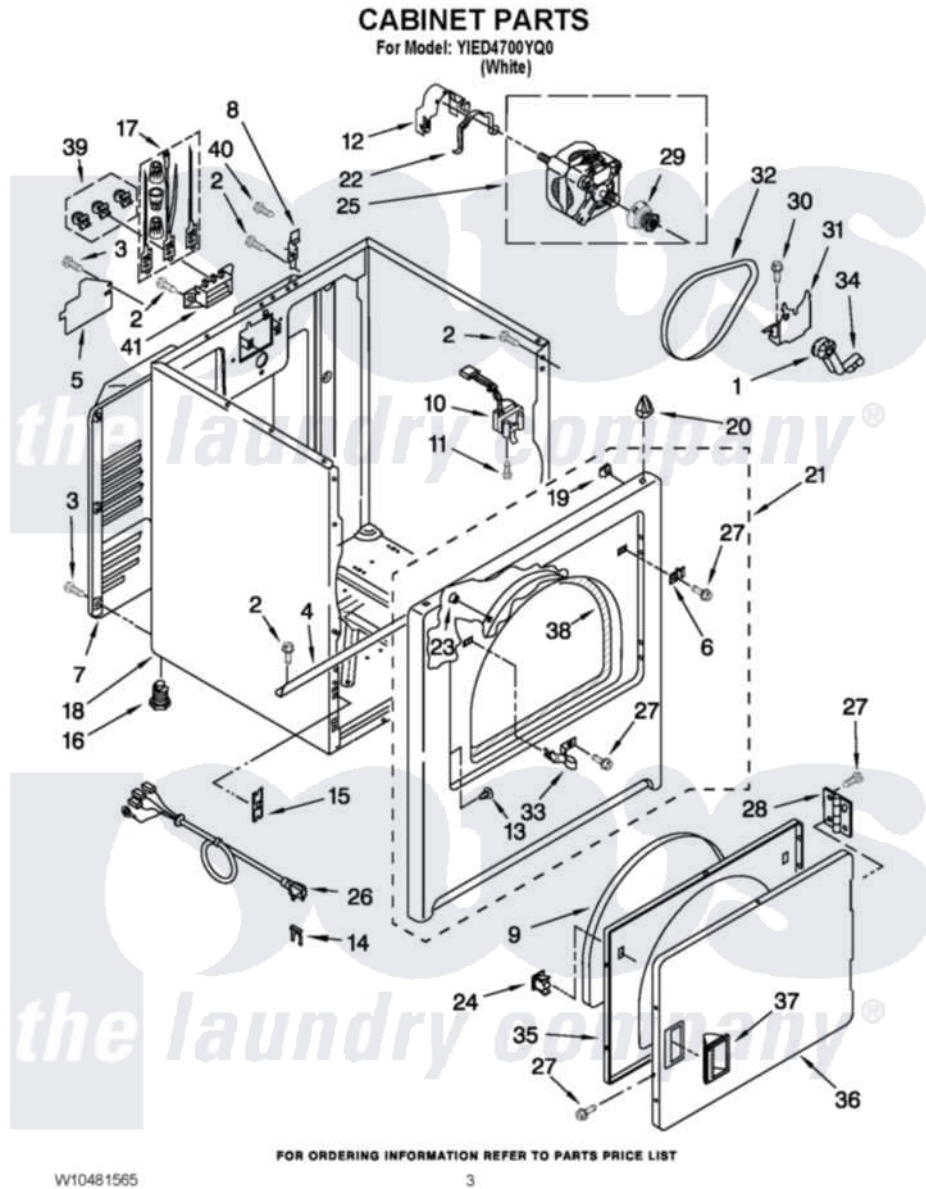

Inglis YIED4700YQ0 02 - CABINET PARTS

Inglis Residential Inglis YIED4700YQ0 Dryer Parts Parts Diagram 02 - CABINET PARTS
Click on the part number to view part

Item	Original Part Number	Replaced By	Status	Part Description
1	691362			Idler Pulley And Bearing Assembly
2	3390631			Screw, 10-16 X 3/8
3	693995			Screw, Hex Head
4	W10236073			Bracket, Cabinet
5	3394202		Not Available	Cover, Terminal Block
6	3403630			Plug, Strike Hole
7	3396805	280043		Panel-Rear
8	8066217			Hinge, Top
9	3405246			Seal, Door Push-To-Start
10	3406107			Door Switch Assembly
11	697773	3395530		Screw
12	3404162			Clamp, Motor
13	3404413			Plug, Hinge Hole
14	694415			Clip, Strain Relief
15	3394083			Clip, Front Panel
16	3392100	49621		Feet-Leveling

NI	279810		Foot-Optional
17	279318		Terminal Tinned And Brass Panel
18	8530603	8533643	Cabinet
19	98234		Clip, U-Bend
20	8066092		Lock, Front Top
21	W10224853		Front Panel Assembly
22	W10121316		Plug, Multivent
23	685203	279220	Clip
24	3389441		Door Catch Assembly
25	W10194250	279827	Motor-Drve
26	3394208		Cord, Power
27	342055	488627	Screw
28	W10362431		Hinge And Pin Assembly
29	8066184		Pulley, Motor
30	3400500		Bolt, 3405245 5/16-18 X 3/4
31	348780		Base, Motor
32	W10131364	341241	Belt
33	3403431		Strike, Panel
34	691366		Idler And Pulley Assembly
35	3402341		Door, Inner
36	3402335		Door, Front
37	3405184		Handle, Door
38	3406129		Seal And Bearing Assembly
39	279393		Terminal Block Screw Kit
40	343641	681414	Screw, 10AB X 1/2
41	3397659		Block, Terminal