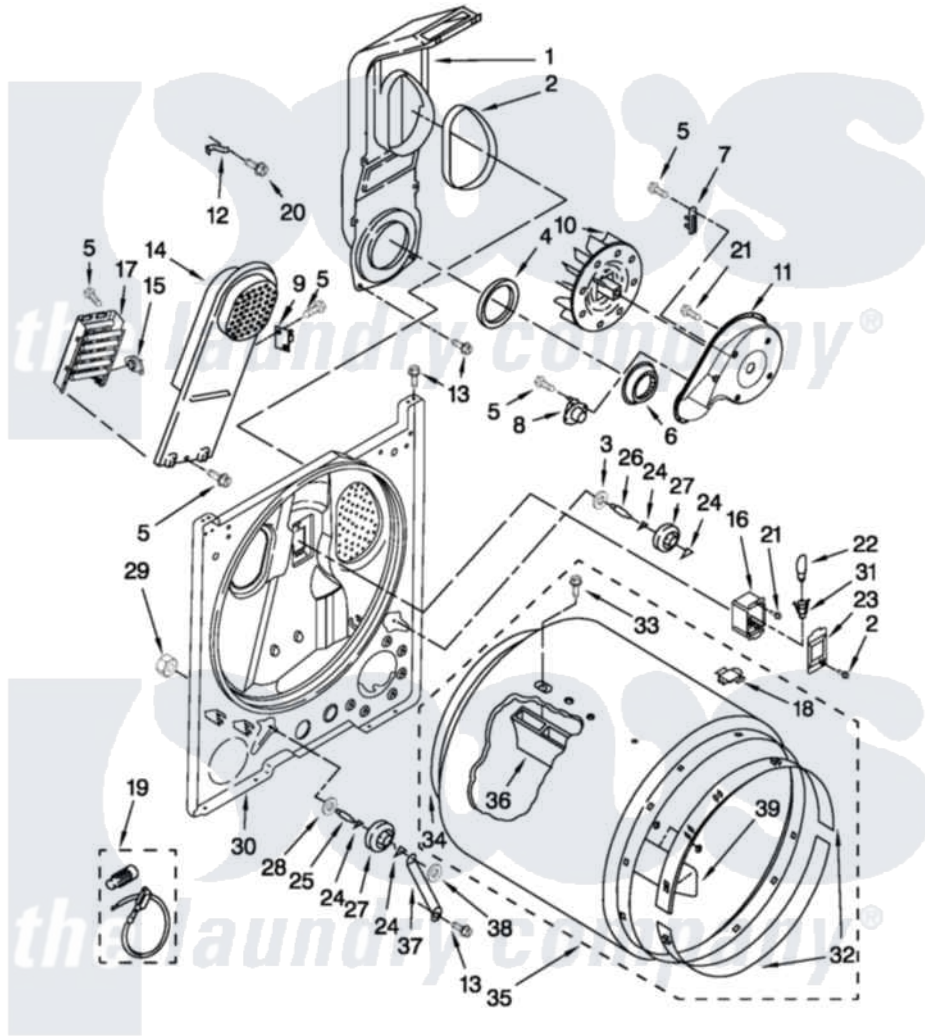

Inglis YIED4700YQ0 03 - BULKHEAD PARTS

BULKHEAD PARTS

For Model: YIED4700YQ0
(White)

FOR ORDERING INFORMATION REFER TO PARTS PRICE LIST

W10481565

5

Inglis [Residential Inglis YIED4700YQ0 Dryer Parts](#) Parts Diagram 03 - BULKHEAD PARTS
Click on the part number to view part

Item	Original Part Number	Replaced By	Status	Part Description
1	348368			Lint Chute Assembly
2	339956			Seal, Air Duct To Bulkhead
3	3388703			Washer, Support
4	347139			Seal, Lint Chute
5	90767			Screw, 8A X 3/8 HeX Washer Head Tapping
6	696302			Shield, Exhaust
7	3392519			Thermal Limiter
8	3387134			Thermostat, Internal-Bias
9	3977393	279816		Cutoff-Tml
10	694089			Wheel, Blower
11	8577230			Housing, Blower
12	3398161			CLIP
13	343641	681414		Screw, 10AB X 1/2
14	8541818			Box, Heater
15	3977767			Thermostat, High Limit 250 F
16	3977373			Bracket, Drum Light

17	3403590	Not Available	Element, Heater
18	8066086		Plug, Drum Hole
19	279457		Wire Kit, Terminal
20	489463		Screw, 8-18 X 1/16
21	3390647	488729	Screw
22	3406124	22002263	Lamp
23	3402841	8532165	Lens, Drum Light
24	690997		Washer, Thrust
25	W10359270		Shaft, Drum Roller Threads
26	W10359269		Shaft, Drum Roller Threads
27	3397590	349241T	Support
28	348197		Washer, Support
29	W10298789		Nut, Push-In
30	3403413		Bulkhead
31	W10214261		Socket, Drum Light Assembly
32	692526	279441	BeaRng-Rng
33	W10219342		Screw, Baffle Mounting
34	W10352407	279857	Seal
35	695587		Drum Assembly
36	692490		Baffle, Drum
37	3976434		Bracket, Support Shaft
38	90296		Nut, Push On
39	3403636		Baffle, Drum