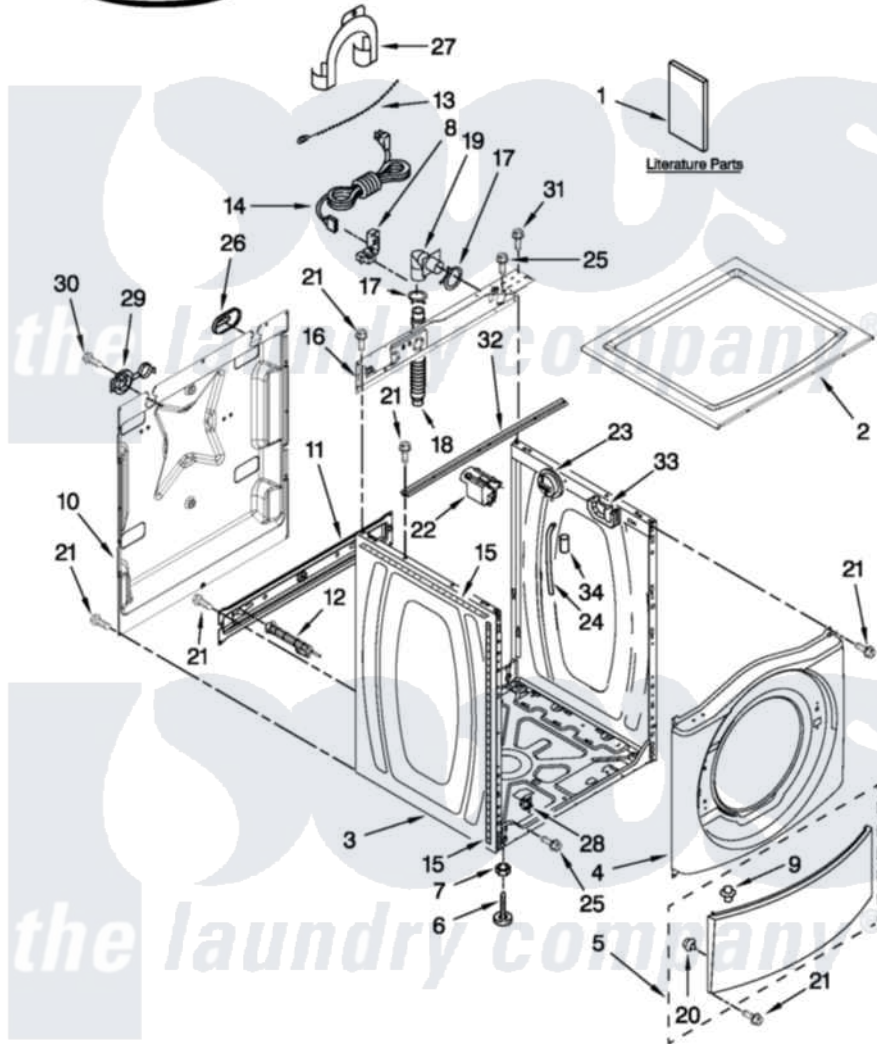

Inglis YIFW7300WW00 01 - TOP AND CABINET PARTS

TOP AND CABINET PARTS

For Model: YIFW7300WW00
(White)

AUTOMATIC
WASHER

FOR ORDERING INFORMATION REFER TO PARTS PRICE LIST

3-12 Printed in U.S.A. (JLP)(bay)

1

Part No. W10493215 Rev. A

Inglis [Residential Inglis YIFW7300WW00 Washer Parts](#) Parts Diagram 01 - TOP AND CABINET PARTS

[Click on the part number to view part](#)

Item	Original Part Number	Replaced By	Status	Part Description
1	W10408696		Not Available	INSTALLATION INSTRUCTIONS
"	W10421831		Not Available	USE & CARE GUIDE
"	W10385295		Not Available	TECH SHEET
2	W10303994			Top
3	W10410294			Cabinet
4	W10306821	W10297648		Panel, Front
5	8540813	8540664		Toe Panel
6	W10245373			Foot, Leveling
7	3359452			Nut, Lock
8	W10110676	8182635		Strain Relief
9	8518891			Rivet
10	W10258341			Panel, Rear
11	W10189657			Brace, Transport
12	W10251449	W10285622		Bolt
13	3347868	W10339879		Tie, Cable
14	W10205500	W10205499		Cord, Power