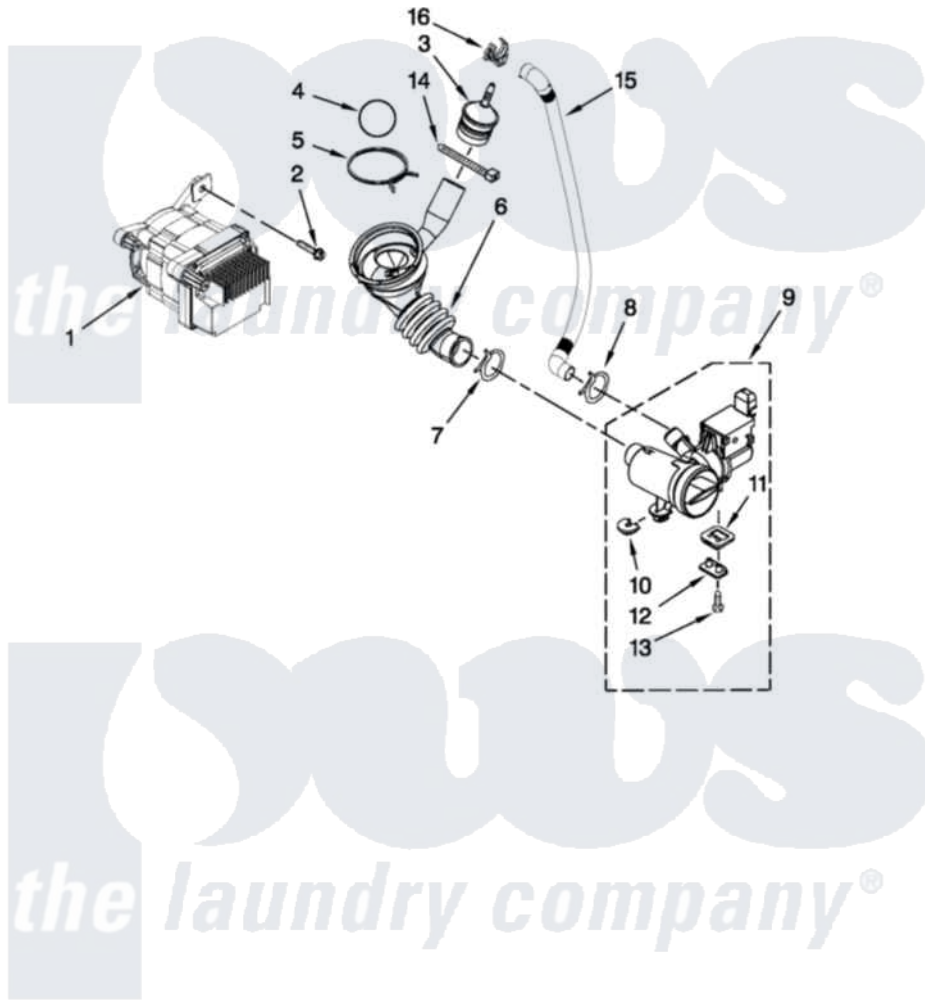

**PUMP AND MOTOR PARTS**

For Model: YIFW7300WW00  
(White)

FOR ORDERING INFORMATION REFER TO PARTS PRICE LIST

6

W10493215

[Inglis Residential Inglis YIFW7300WW00 Washer Parts](#) Parts Diagram 05 - PUMP AND MOTOR PARTS  
Click on the part number to view part

Item	Original Part Number	Replaced By	Status	Part Description
1	<a href="#">W10315848</a>			Motor, Drive
2	<a href="#">8540134</a>			Bolt, Motor
3	<a href="#">W10405608</a>			Air Trap
4	<a href="#">8540013</a>			Ball
5	8181734	<a href="#">696392</a>		Hose Clamp
6	<a href="#">8540012</a>			Hose, Tub To Pump
7	370448	<a href="#">616099</a>		Clamp
8	W10245724	<a href="#">285655</a>		Clamp, Hose
9	<a href="#">W10130913</a>			Pump
10	<a href="#">W10034820</a>			Foot, Rubber
11	<a href="#">W10034830</a>			Foot, Rubber
12	<a href="#">8540033</a>			Cap, Right Foot
13	<a href="#">8533964</a>			Screw, 10-16 X 1.25
14	<a href="#">2262071</a>			Cable Tie
15	<a href="#">W10272563</a>			Hose, Drain- Inner
16	W10003290	<a href="#">8182209</a>		Retainer, Drain Hose