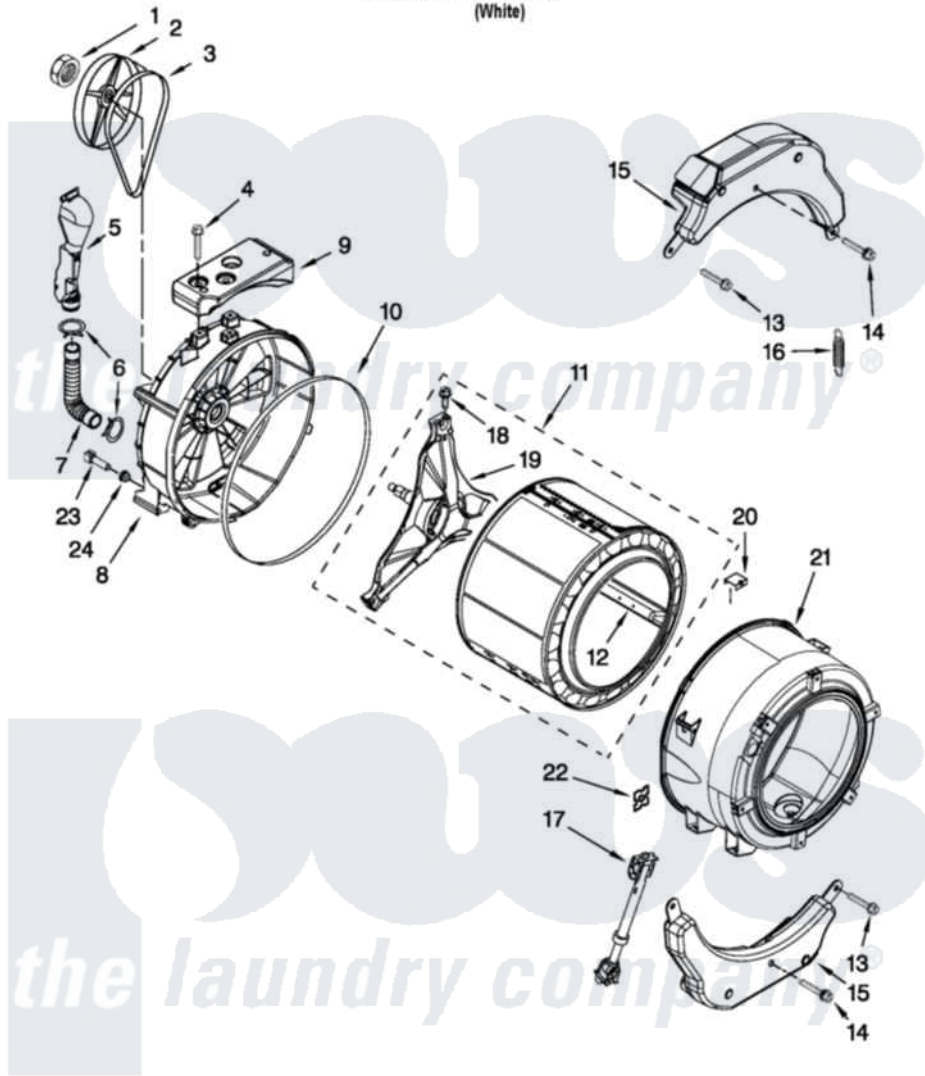

**TUB AND BASKET PARTS**

For Model: YIFW7300WW00  
(White)

FOR ORDERING INFORMATION REFER TO PARTS PRICE LIST

W10493215

7

Inglis Residential Inglis YIFW7300WW00 Washer Parts Parts Diagram 06 - TUB AND BASKET PARTS

[Click on the part number to view part](#)

Item	Original Part Number	Replaced By	Status	Part Description
1	8533999	<a href="#">W10283361</a>		Nut, Pulley
2	<a href="#">8540088C</a>			Pulley
3	<a href="#">8540101</a>			Belt, Drive
4	<a href="#">W10246531</a>			Screw, Rear Counterweight
5	<a href="#">W10142720</a>			Pipe, Ventilation
6	8540010	<a href="#">W10208156</a>		Clamp
7	<a href="#">8540019</a>			Hose, Exhaust
8	W10200751	<a href="#">W10285625</a>		Tub-Outer
9	<a href="#">W10200747</a>			Counterweight, Rear
10	8540090	<a href="#">W10111158</a>		Gasket
11	<a href="#">W10202459</a>			Basket, Complete
12	<a href="#">8540360</a>			Baffle, Tub
13	W10094780	<a href="#">W10182109</a>		Screw-Kit
14	<a href="#">W10259288</a>			Bolt Assembly, Counterweight Center Hole
15	<a href="#">W10223198</a>			Counterweight, Front
16	W10010360	<a href="#">280159</a>		Spring

17	<a href="#">W10015830</a>		Shock Absorber
18	<a href="#">8540382</a>		Screw
19	<a href="#">W10202464</a>		Crosspiece Assembly
20	<a href="#">8540092</a>		Clamp, Tub
21	W10289875	<a href="#">W10313497</a>	Tub-Outer
22	8540072	<a href="#">8182512</a>	Nut, Push-In
23	W10176659	<a href="#">8181705</a>	Ntc
24	<a href="#">8540766</a>		Seal, Rubber