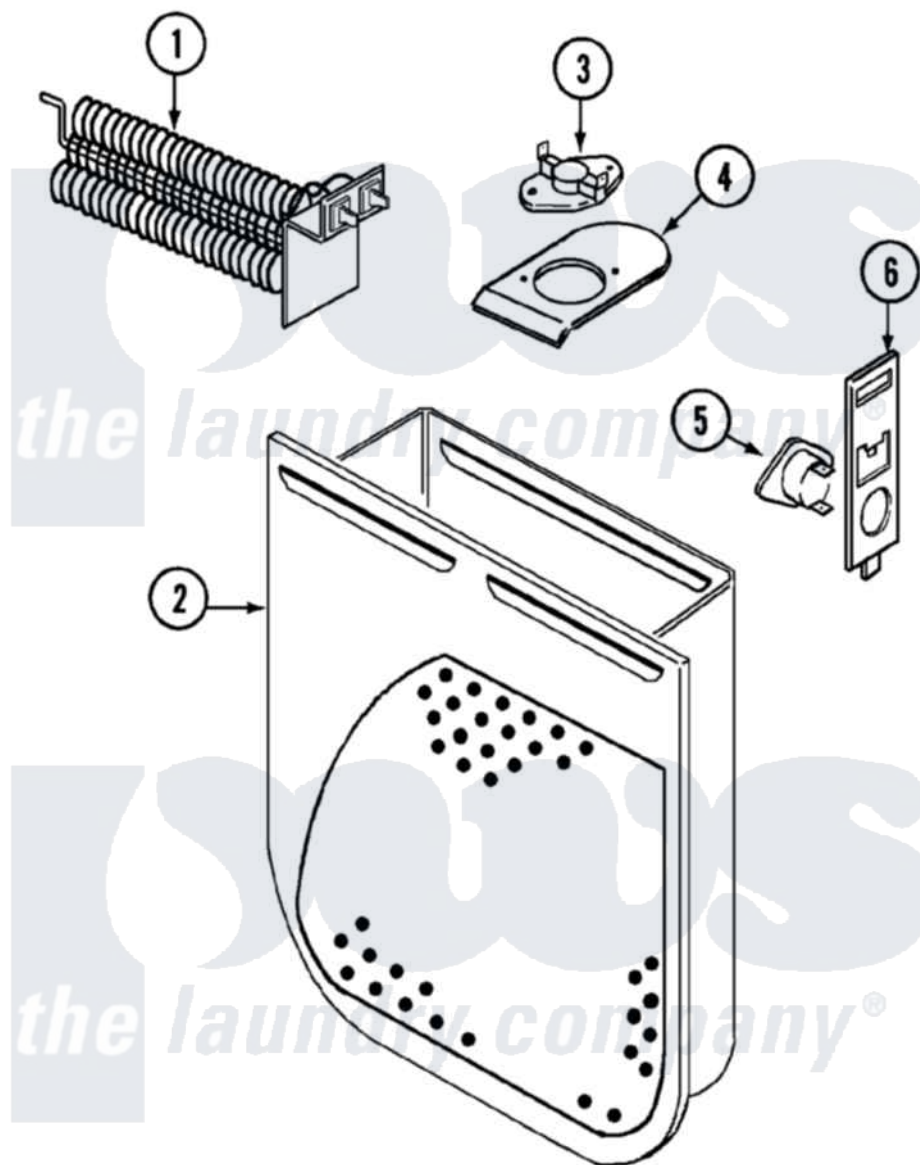

Jenn-Air JDE1000A 01 - HEATER

Jenn-Air Residential Jenn-Air JDE1000A Dryer Parts Parts Diagram 01 - HEATER
 Click on the part number to view part

| Item | Original Part Number | Replaced By | Status | Part Description |
|------|-------------------------|---------------------------|--------|---------------------------|
| 1 | 53-1641 | LA-1044 | | Element |
| " | 25-7863 | | | Screw |
| 2 | 53-1232 | | | Heater Housing Assembly |
| 3 | 53-0771 | | | Thermostat, Hi-Limit |
| " | 25-3083 | 212951 | | Screw, No.6-32 X 1/4 Inch |
| 4 | 53-0285 | | | Bracket, Thermostat |
| " | 25-7741 | W10116760 | | Screw |
| 5 | LA-1053 | | | Fuse Kit, Thermal |
| 6 | 53-1181 | | | Bracket, Thermal Fuse |