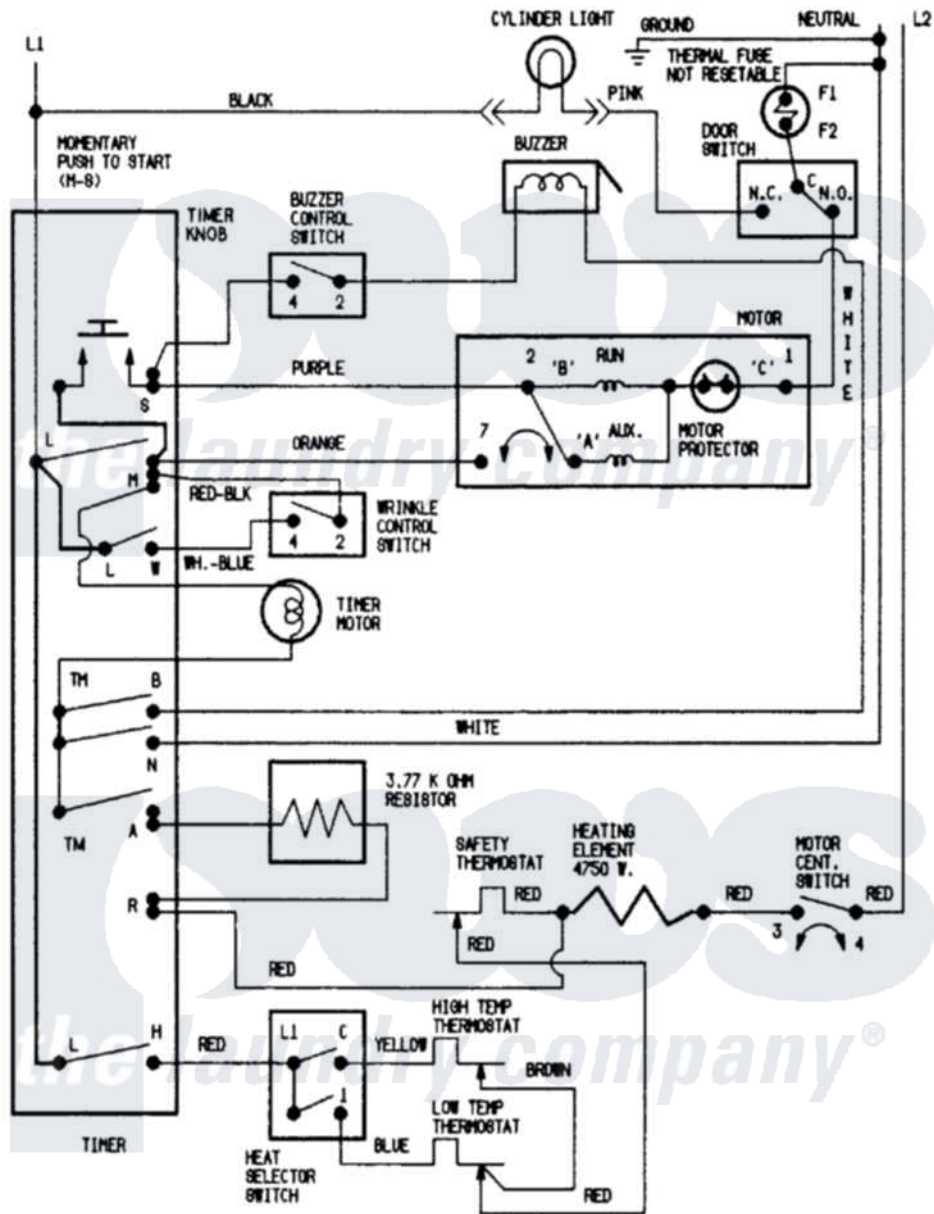

Jenn-Air JDE1000A 04 - WIRING INFORMATION

Jenn-Air Residential Jenn-Air JDE1000A Dryer Parts Parts Diagram 04 - WIRING INFORMATION
 Click on the part number to view part

Item	Original Part Number	Replaced By	Status	Part Description
NI	15001528		Not Available	WIRING INFORMATION