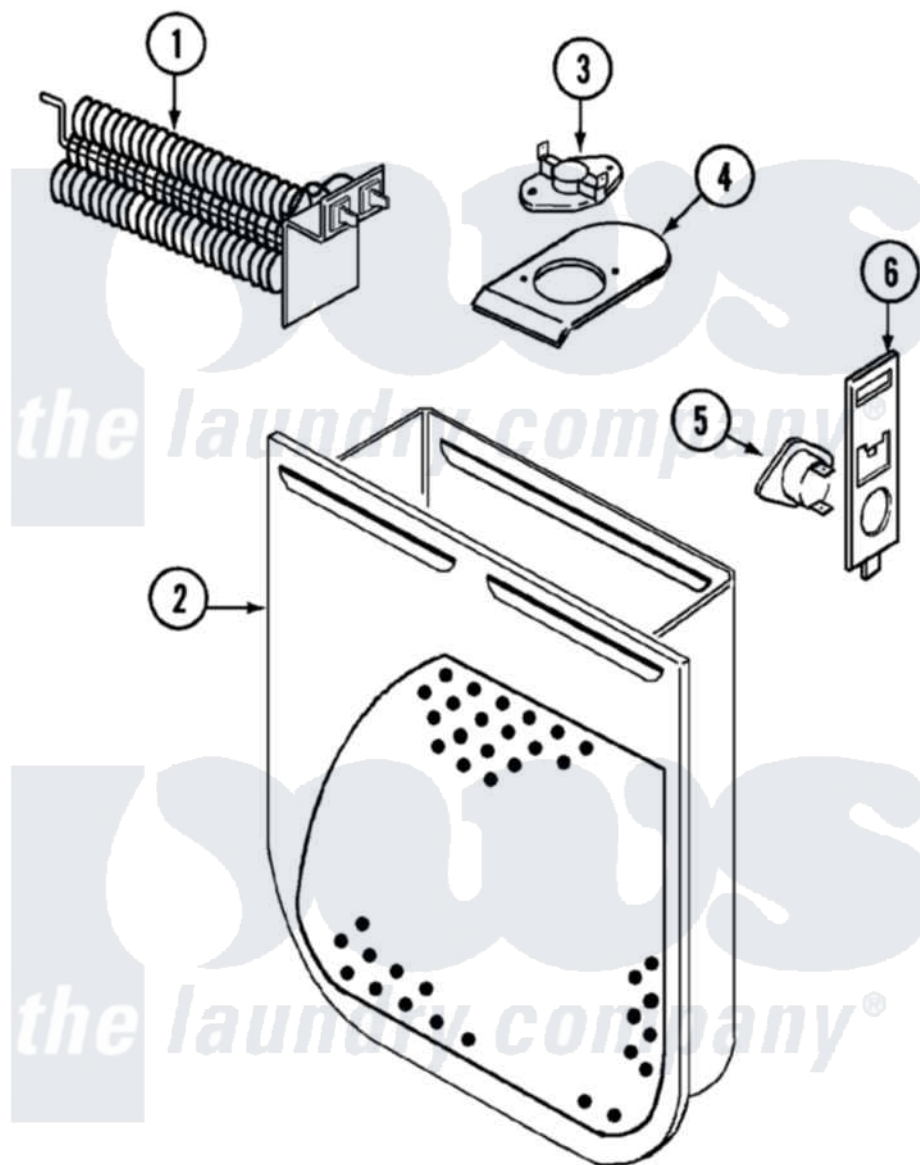

Jenn-Air JDE1000W 04 - HEATER

Jenn-Air [Residential Jenn-Air JDE1000W Dryer Parts](#) Parts Diagram 04 - HEATER
 Click on the part number to view part

Item	Original Part Number	Replaced By	Status	Part Description
1	53-1641	LA-1044		Element
"	25-7863			Screw
2	53-1232			Heater Housing Assembly
3	53-0771			Thermostat, Hi-Limit
"	25-3083	212951		Screw, No.6-32 X 1/4 Inch
4	53-0285			Bracket, Thermostat
"	25-7741	W10116760		Screw
5	LA-1053			Fuse Kit, Thermal
6	53-1181			Bracket, Thermal Fuse