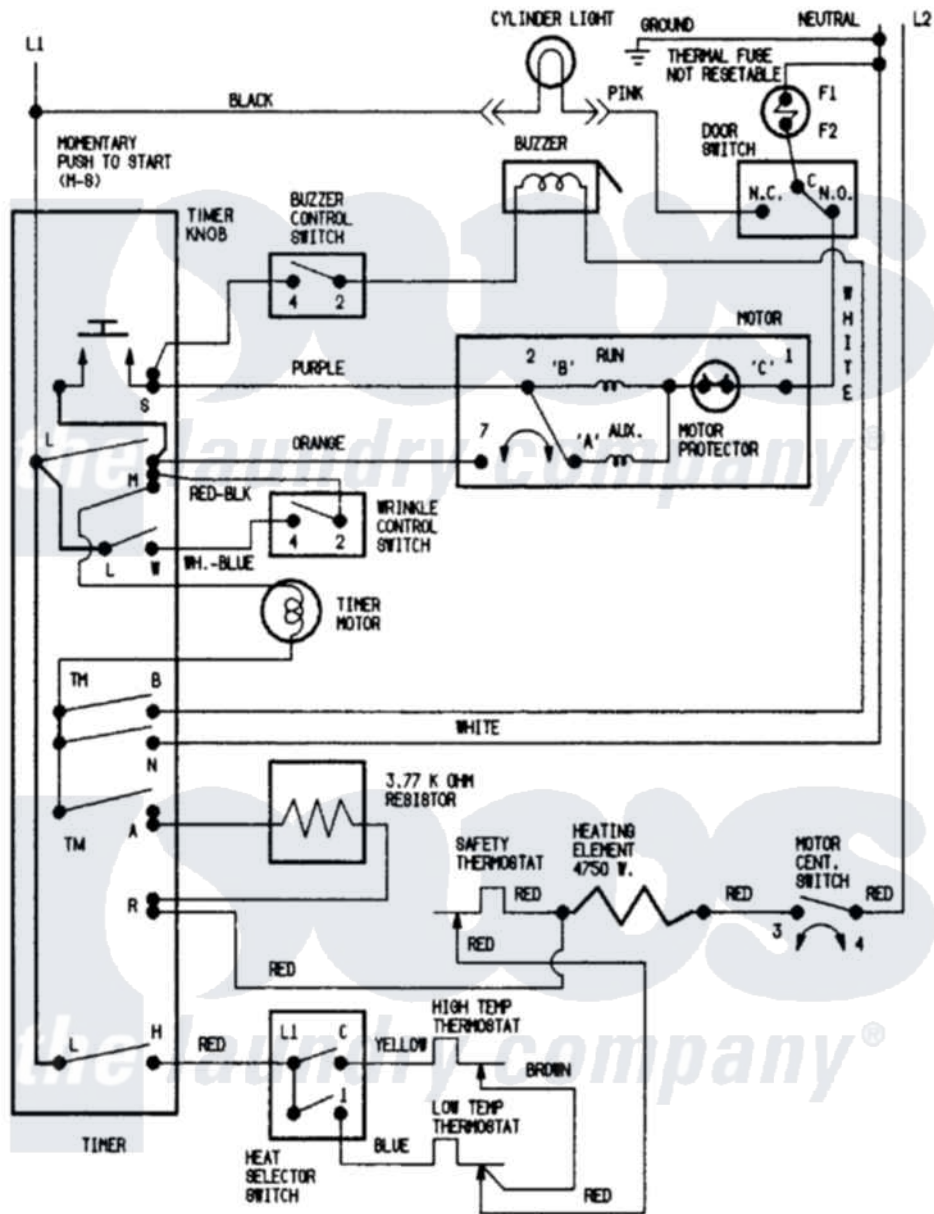

Jenn-Air JDE1000W 07 - WIRING INFORMATION

Jenn-Air Residential Jenn-Air JDE1000W Dryer Parts Parts Diagram 07 - WIRING INFORMATION
 Click on the part number to view part

Item	Original Part Number	Replaced By	Status	Part Description
NI	15002529		Not Available	WIRING INFORMATION
"	15001528		Not Available	WIRING INFORMATION