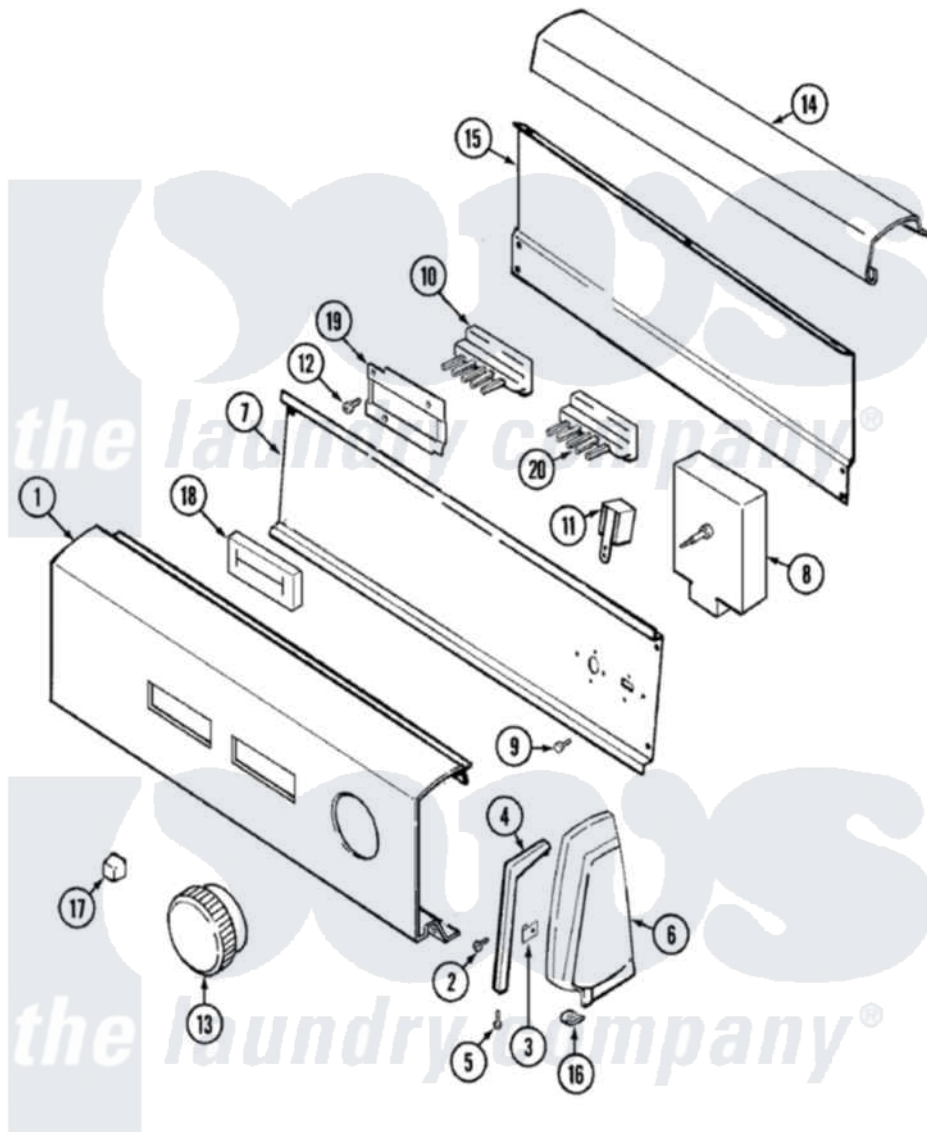

Jenn-Air JDE2000A 01 - CONTROL PANEL

Jenn-Air [Residential Jenn-Air JDE2000A Dryer Parts](#) Parts Diagram 01 - CONTROL PANEL
 Click on the part number to view part

Item	Original Part Number	Replaced By	Status	Part Description
1	12001223			Kit, Control Panel W/Knob
"	31001198		Not Available	PANEL, CONTROL (ALM)
2	25-7649	910187		Screw
3	25-7702			Speedclip, End Cap To Control Panel
4	21001247		Not Available	TRIM, ENDCAP (RT) (ALM)
"	21001248			Trim, Endcap
5	25-7760			Screw
6	21001069	12002263		Endcap Kit
"	21001070	21001456		Cap- End
7	21001266		Not Available	SHIELD, CONTROL
"	31001193			Pad, Shield
8	53-1816		Not Available	TIMER
"	63-6743	31001484		Resistor Assembly
9	31001119	W10116760		Screw
10	31001234			Switch, Temperature
"	53-1972			Switch, Temperature

11	53-1639		Buzzer Assembly
"	25-3092	90767	Screw, 8A X 3/8 HeX Washer Head Tapping
12	25-7712	Not Available	SCREW
13	31001197	Not Available	KNOB & SKIRT ASSY. (ALM)
14	21001244	Not Available	COVER, CONTROL PANEL (ALM)
15	25-3457		Screw, Sems
"	25-3092	90767	Screw, 8A X 3/8 HeX Washer Head Tapping
"	35-2688	21001460	Shield, Rear
16	25-7851		Speedclip, End Cap To Top
17	21001118		Pushbutton
18	35-3515	Not Available	PAD, SWITCH
19	25-3092	90767	Screw, 8A X 3/8 HeX Washer Head Tapping
"	33-6621	Not Available	BRACKET, SWITCH
20	31001202	Not Available	SWITCH, PUSHBUTTON
"	31001241		Switch, Pushbutton
21	31001221	Not Available	MANUAL, USE & CARE
"	16000326		Guide, Quick Ref - Jenn-Air