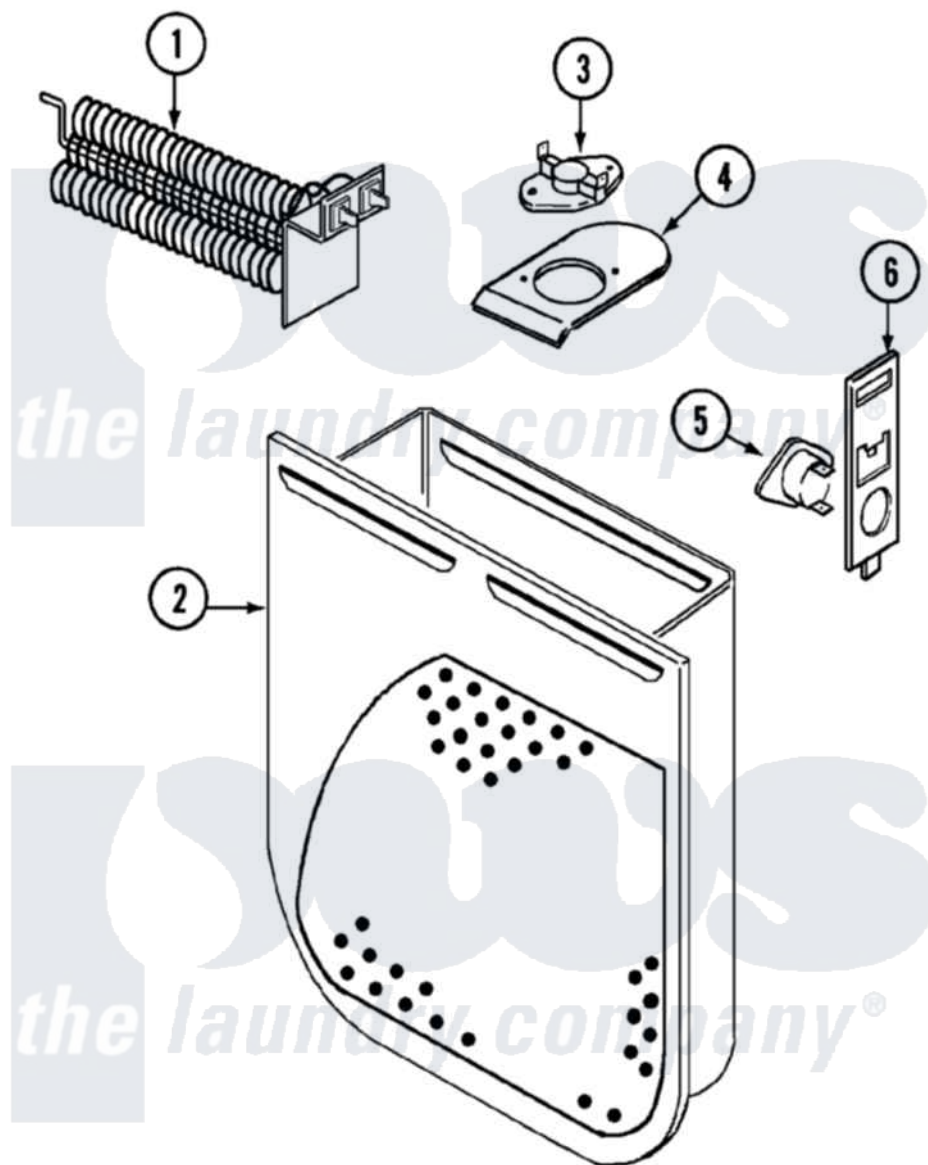

Jenn-Air JDE2000A 02 - HEATER

Jenn-Air Residential Jenn-Air JDE2000A Dryer Parts Parts Diagram 02 - HEATER
 Click on the part number to view part

Item	Original Part Number	Replaced By	Status	Part Description
1	53-1641	LA-1044		Element
"	25-7863			Screw
2	53-1232			Heater Housing Assembly
3	53-0771			Thermostat, Hi-Limit
"	25-3083	212951		Screw, No.6-32 X 1/4 Inch
4	53-0285			Bracket, Thermostat
"	25-7741	W10116760		Screw
5	LA-1053			Fuse Kit, Thermal
6	53-1181			Bracket, Thermal Fuse