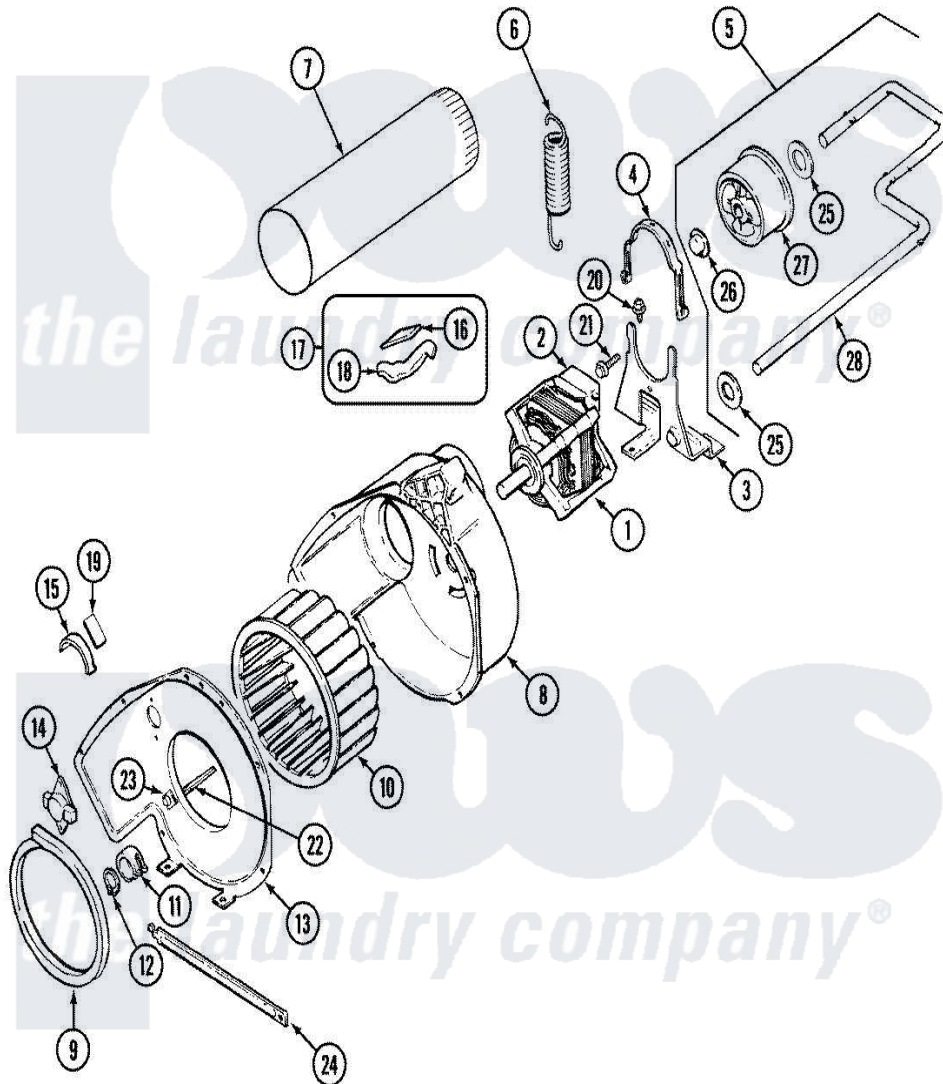

Jenn-Air JDE2000A 03 - MOTOR & DRIVE

Jenn-Air [Residential Jenn-Air JDE2000A Dryer Parts](#) Parts Diagram 03 - MOTOR & DRIVE
 Click on the part number to view part

Item	Original Part Number	Replaced By	Status	Part Description
1	31001015	W10410996		Motor-Drve
"	31001316	W10410996		Motor-Drve
2	53-0693	53-0332		Motor Switch
3	25-7732	681414		Screw, 10AB X 1/2
"	53-1932	31001570		Bracket, Motor
4	53-0214	660658		Clamp, Motor Mounting 343481 685441
5	53-2287			Idler Assembly
6	53-2209	31001465		Spring, Idler
7	53-0134			Duct, Exhaust
"	25-2134	W10116760		Screw
8	53-1801			Housing, Blower
9	53-0203	12001324		Duct Kit, Collector
10	31001043			Wheel, Blower
"	31001317			Wheel, Blower
11	25-7823	312967		Clamp, Blower Housing
12	25-7855			Ring, Retaining

13	25-7435	33002917	Screw, No.10-16
"	53-1933	Not Available	COVER, BLOWER HOUSING
"	53-1934		Cover, Blower Housing
14	25-2134	W10116760	Screw
"	53-0170	Not Available	THERMOSTAT, LO-LIMIT (120/110)
"	31001192		Thermostat, Control
"	53-1107		Thermostat, Control
15	53-2273	31001470	Glide, Tumbler
16	53-0724	31001356	Pad, Glide
17	LA-1006		Glide Kit, Tumbler
18	53-2272	31001469	Glide, Tumbler
19	53-1684	31001356	Pad, Glide
20	25-7963	31001571	Screw, 10-24 x 0700 Hxwshrd Ty
21	25-7674		Screw
22	53-1026		Guide, Vane Inlet
23	25-3457		Screw, Sems
24	53-1625		Brace, Tumbler Support
25	25-7815		Washer
26	25-7957		Pushnut
27	53-1628	31001344	Pulley, Idler
28	53-2250	53-2287	Idler Assembly