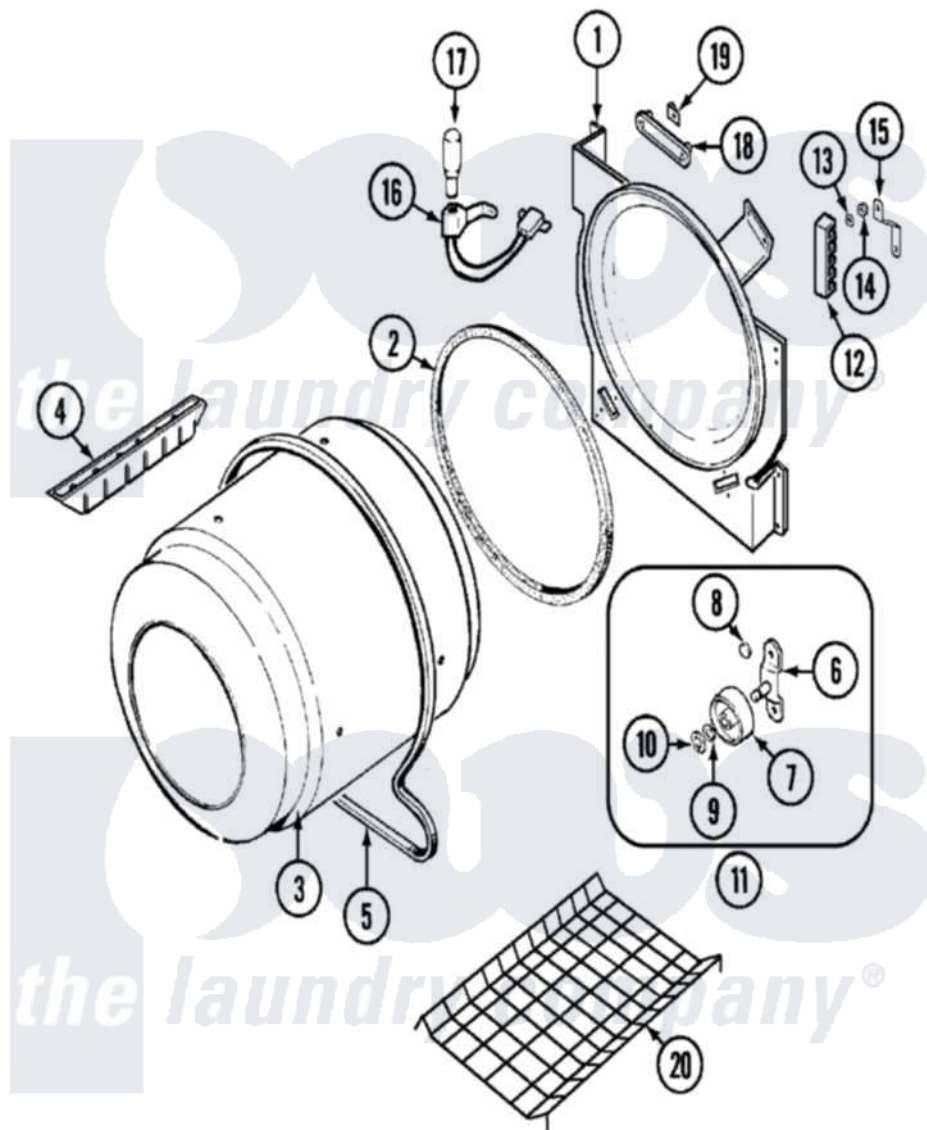

# Jenn-Air JDE2000A 04 - TUMBLER

Jenn-Air [Residential Jenn-Air JDE2000A Dryer Parts](#) Parts Diagram 04 - TUMBLER  
 Click on the part number to view part

Item	Original Part Number	Replaced By	Status	Part Description
1	25-7733	<a href="#">681414</a>		Screw, 10AB X 1/2
"	<a href="#">LA-1054</a>			Dryer Bulkhead Kit
2	53-0281	<a href="#">31001747</a>		Seal Assembly
3	<a href="#">53-1250</a>			Cylinder
4	25-7759	<a href="#">3196164</a>		Screw
"	Y02100002		Not Available	BAFFLE (WHT)
5	31531589	<a href="#">341241</a>		Belt
6	25-7101	<a href="#">3351614</a>		Screw, Gearcase Cover Mounting
"	<a href="#">53-0197</a>			Support Assembly-Cylinder Rear
7	<a href="#">31001096</a>			Roller
8	<a href="#">25-7813</a>			Spacer
9	<a href="#">25-7814</a>			Washer
10	<a href="#">25-7854</a>			Ring, Retaining
11	<a href="#">LA-1008</a>			Rr Roller Kit
12	<a href="#">53-1518</a>			Block, Terminal

"	25-7952	<a href="#">3400074</a>	Screw
13	<a href="#">25-3122</a>		Washer, Flat
14	25-7808	<a href="#">21001837</a>	Nut, Lock W/Nylon Insert
"	25-0027	<a href="#">112432</a>	Nut
15	53-0965		Not Available
			STRAP, GROUND
16	<a href="#">53-1580</a>		Receptacle Assembly
"	<a href="#">25-3457</a>		Screw, Sems
17	53-0570	<a href="#">A3167501</a>	Lamp Oven, Int.
18	<a href="#">53-0174</a>		Lens, Bulb
19	25-3562	<a href="#">3195558</a>	Nut
20	53-0772	<a href="#">21001495</a>	Rack, Drying