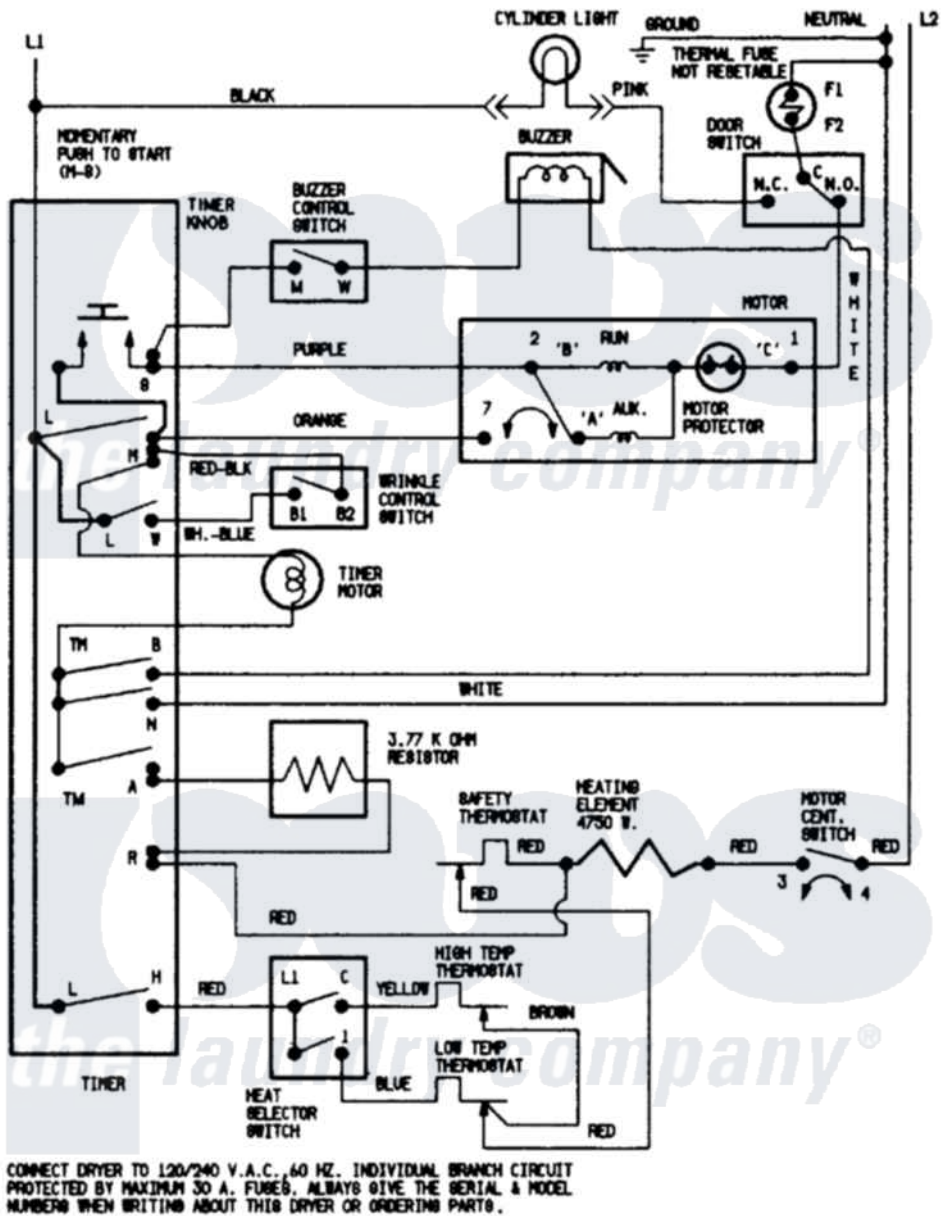

Jenn-Air JDE2000A 05 - WIRING INFORMATION

Jenn-Air Residential Jenn-Air JDE2000A Dryer Parts Parts Diagram 05 - WIRING INFORMATION
 Click on the part number to view part

Item	Original Part Number	Replaced By	Status	Part Description
NI	15002537		Not Available	WIRING INFORMATION
"	15001524		Not Available	WIRING INFORMATION