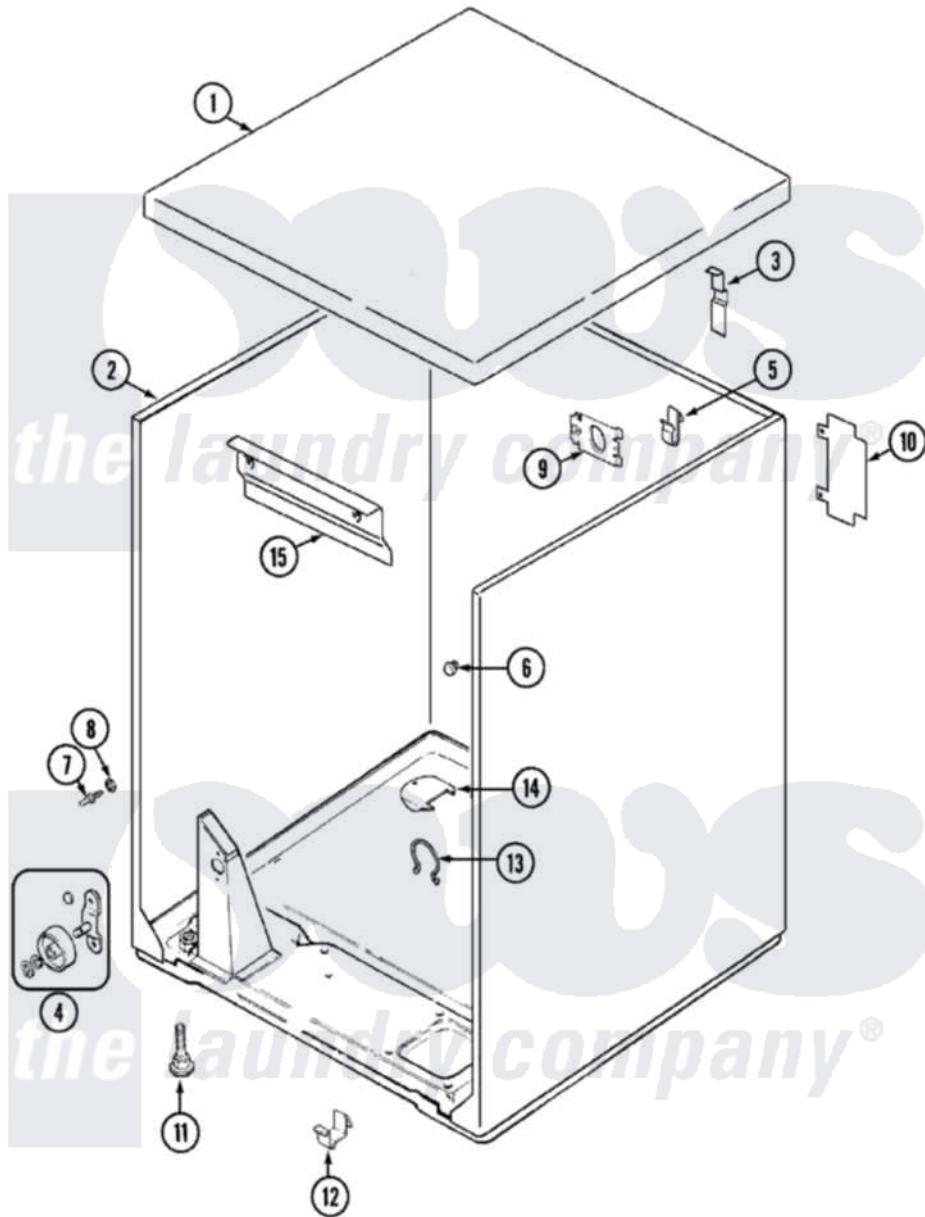

Jenn-Air JDE2000W 01 - CABINET

Jenn-Air [Residential Jenn-Air JDE2000W Dryer Parts](#) Parts Diagram 01 - CABINET
 Click on the part number to view part

Item	Original Part Number	Replaced By	Status	Part Description
1	53-2435		Not Available	TOP, CABINET
2	53-2559	31001714		Cabinet And Base Assembly
3	63-5712			Hinge, Cabinet Top
"	25-3092	90767		Screw, 8A X 3/8 HeX Washer Head Tapping
4	LA-1007	12002126		Reinforcement Brace/Glide Kit
"	LA-1008			Rr Roller Kit
5	25-3034			Clip, Wiring
6	33-2653			Bumper, Cabinet
7	53-0643			Pin, Locator
8	25-0224	3400029		Nut, Adapter Plate
"	53-0200			Sleeve, Locator Pin
9	25-7828	489483		Screw 10-32 X 1/2
"	53-0135		Not Available	SUPPORT, POWER CORD
10	25-7857	90767		Screw, 8A X 3/8 HeX Washer Head Tapping
"	53-0284			Cover, Terminal

11	63-5519	Not Available	LEG, LEVELING
12	53-0120		Clip, Front Panel
13	25-7027	16515	Clip
14	25-7741	W10116760	Screw
"	53-1921		Shield, Wiring
15	25-3457		Screw, Sems
"	53-0133		Shield, Heat