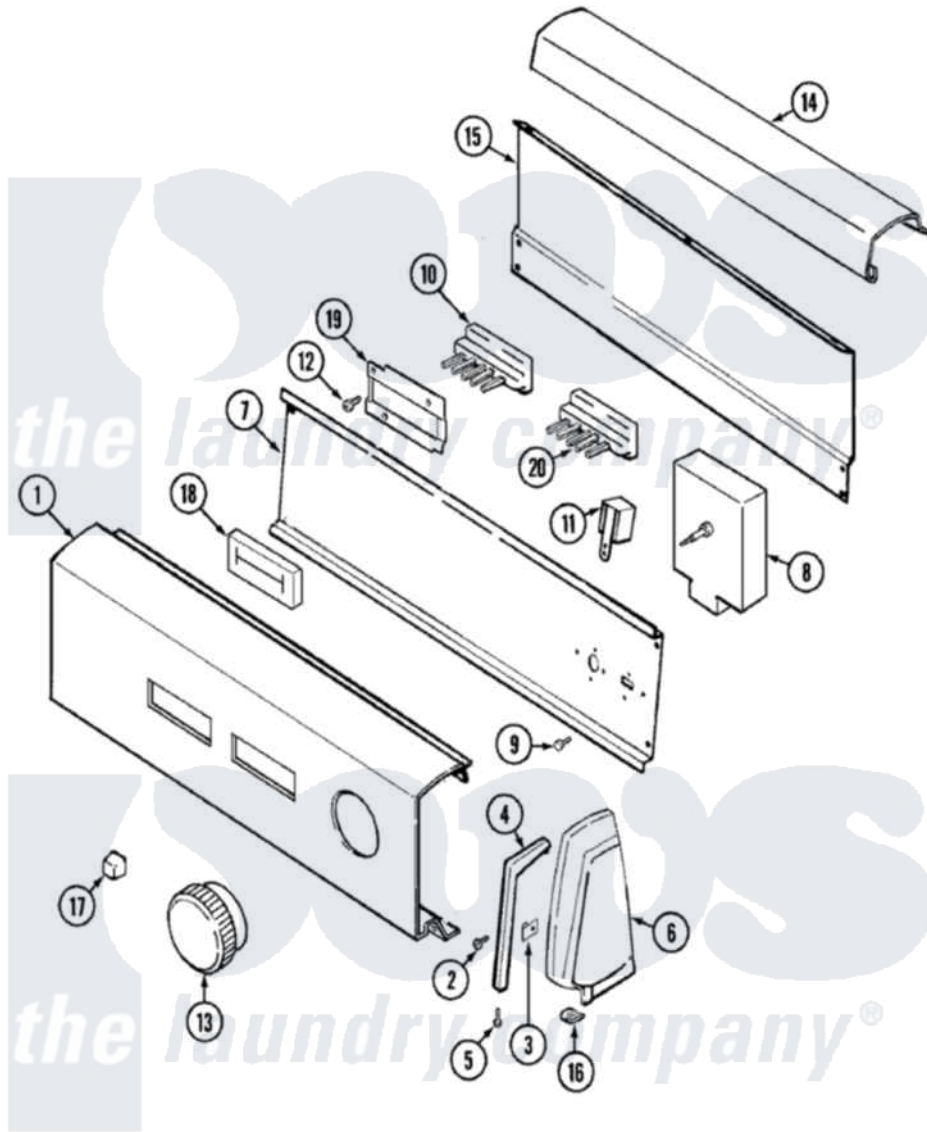

Jenn-Air JDE2000W 02 - CONTROL PANEL

Jenn-Air [Residential Jenn-Air JDE2000W Dryer Parts](#) Parts Diagram 02 - CONTROL PANEL
 Click on the part number to view part

Item	Original Part Number	Replaced By	Status	Part Description
1	31001199		Not Available	PANEL, CONTROL (WHT)
2	25-7649	910187		Screw
3	25-7702			Speedclip, End Cap To Control Panel
4	21001245			Trim, Endcap
"	21001246		Not Available	TRIM, ENDCAP (LT) (WHT)
5	25-7760			Screw
6	35-2669		Not Available	CAP, END (LT)(WHT)
"	35-2668	21001453		Cap- End
7	31001193			Pad, Shield
"	21001266		Not Available	SHIELD, CONTROL
8	53-1816		Not Available	TIMER
"	63-6743	31001484		Resistor Assembly
9	31001119	W10116760		Screw
10	31001234			Switch, Temperature
"	53-1972			Switch, Temperature
11	53-1639			Buzzer Assembly

"	25-3092	90767	Screw, 8A X 3/8 HeX Washer Head Tapping
12	25-7712	Not Available	SCREW
13	31001196	Not Available	KNOB & SKIRT ASSY. (WHT)
14	21001243	Not Available	COVER, CONTROL PANEL (WHT)
15	35-2688	21001460	Shield, Rear
"	25-3092	90767	Screw, 8A X 3/8 HeX Washer Head Tapping
"	25-3457		Screw, Sems
16	25-7851		Speedclip, End Cap To Top
17	35-3191		Pushbutton
18	35-3515	Not Available	PAD, SWITCH
19	25-3092	90767	Screw, 8A X 3/8 HeX Washer Head Tapping
"	33-6621	Not Available	BRACKET, SWITCH
20	31001202	Not Available	SWITCH, PUSHBUTTON
"	31001241		Switch, Pushbutton
21	16000326		Guide, Quick Ref - Jenn-Air
"	31001221	Not Available	MANUAL, USE & CARE