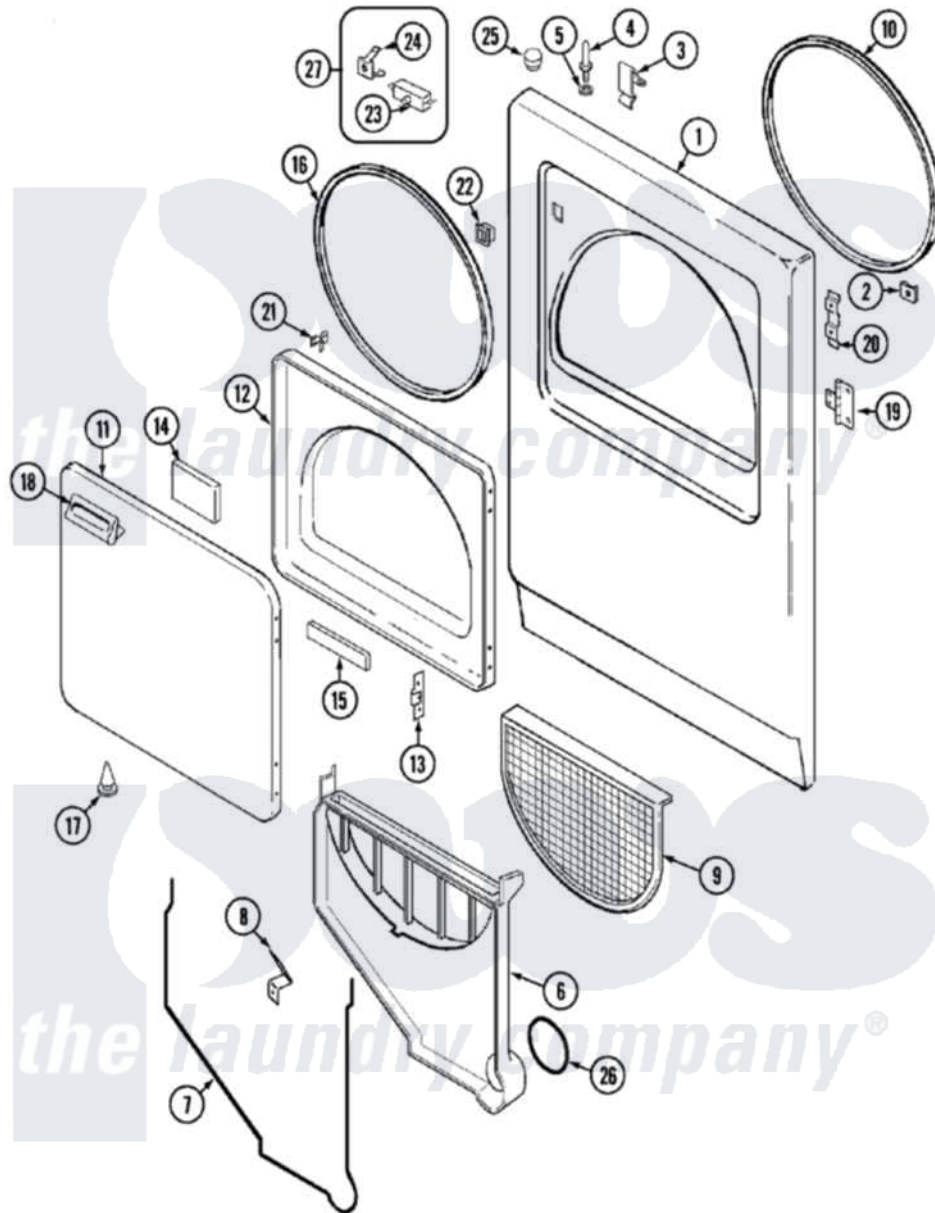

Jenn-Air JDE2000W 03 - DOOR

Jenn-Air Residential Jenn-Air JDE2000W Dryer Parts Parts Diagram 03 - DOOR
 Click on the part number to view part

Item	Original Part Number	Replaced By	Status	Part Description
1	53-0726	31001771		Panel, Front
2	25-7817		Not Available	CLIP, U-TYPE
"	25-7820	489478		Screw, 8 X 1/2
3	25-7220			Clip, Cabinet Top
4	53-0643			Pin, Locator
5	25-0224	3400029		Nut, Adapter Plate
"	53-0200			Sleeve, Locator Pin
6	25-7810	415013-35		Screw
"	53-1299	12001324		Duct Kit, Collector
7	53-0204			Seal
8	53-0123			Clip
9	53-0918			Filter, Lint
10	53-0281	31001747		Seal Assembly
11	53-0154			Panel, Outer Door
"	25-7770	3196169		Screw, Element
12	53-0912		Not Available	PANEL, INNER DOOR (WHT)

13	53-0119		Clip, Hinge
14	21001281		Damper, Sound Pad
"	53-1490		Door Pad
15	53-1491		Door Pad
16	53-0648	31001529	Seal, Door
17	25-7889		Plug Button
18	25-7810	415013-35	Screw
"	53-0927		Handle, Door
19	53-1492		Hinge, Dryer Door
"	25-7809		Screw, No.6-20 1/2 Flthd Torx
20	53-0121	Not Available	TWIN NUT
21	53-2364	LA-1003	Door Catch Kit
"	LA-1003		Door Catch Kit
22	53-0187	LA-1003	Door Catch Kit
23	53-0148		Switch, Door
24	63-5990	31001319	Clip, Switch
25	33-2653		Bumper, Cabinet
26	53-0203	12001324	Duct Kit, Collector
27	LA-1005		Switch Kit