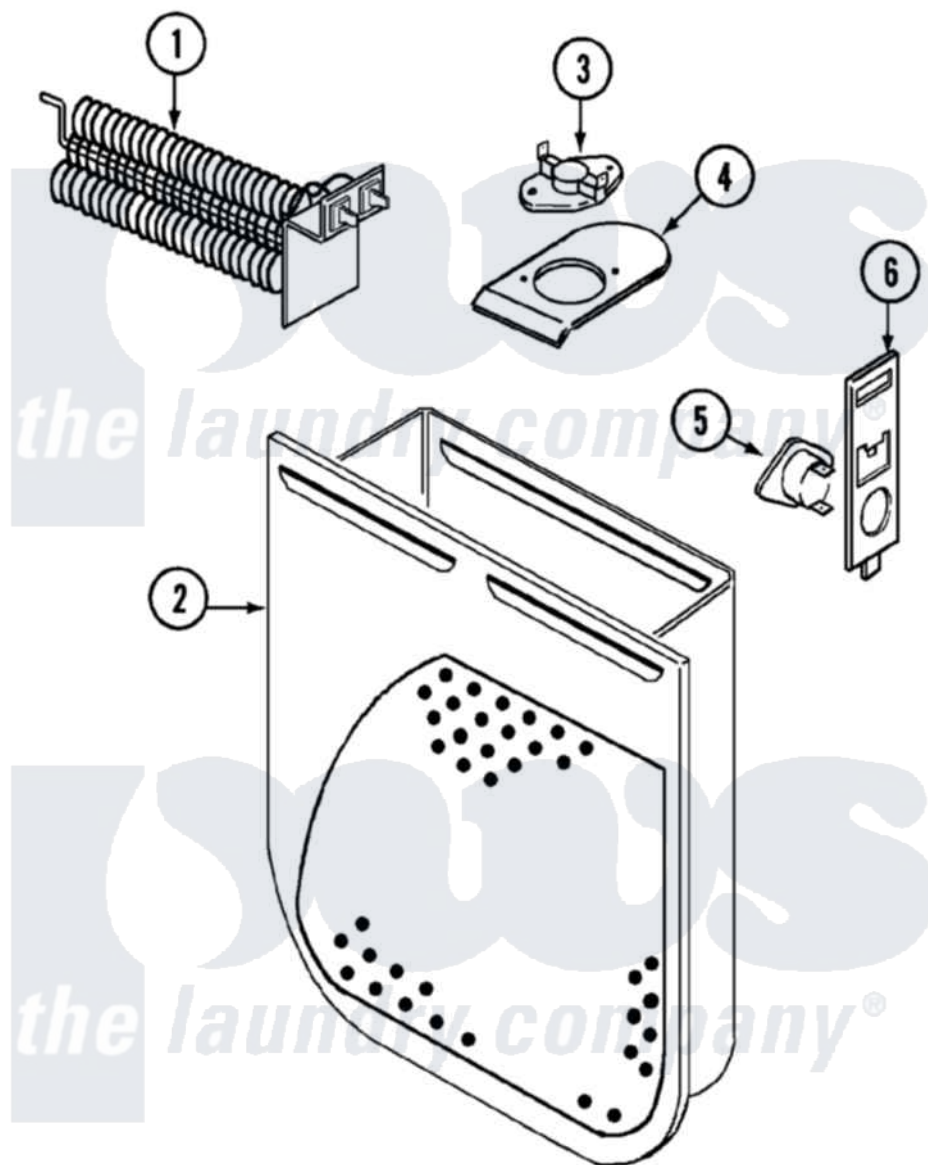

Jenn-Air JDE2000W 04 - HEATER

Jenn-Air [Residential Jenn-Air JDE2000W Dryer Parts](#) Parts Diagram 04 - HEATER
 Click on the part number to view part

Item	Original Part Number	Replaced By	Status	Part Description
1	53-1641	LA-1044		Element
"	25-7863			Screw
2	53-1232			Heater Housing Assembly
3	53-0771			Thermostat, Hi-Limit
"	25-3083	212951		Screw, No.6-32 X 1/4 Inch
4	53-0285			Bracket, Thermostat
"	25-7741	W10116760		Screw
5	LA-1053			Fuse Kit, Thermal
6	53-1181			Bracket, Thermal Fuse