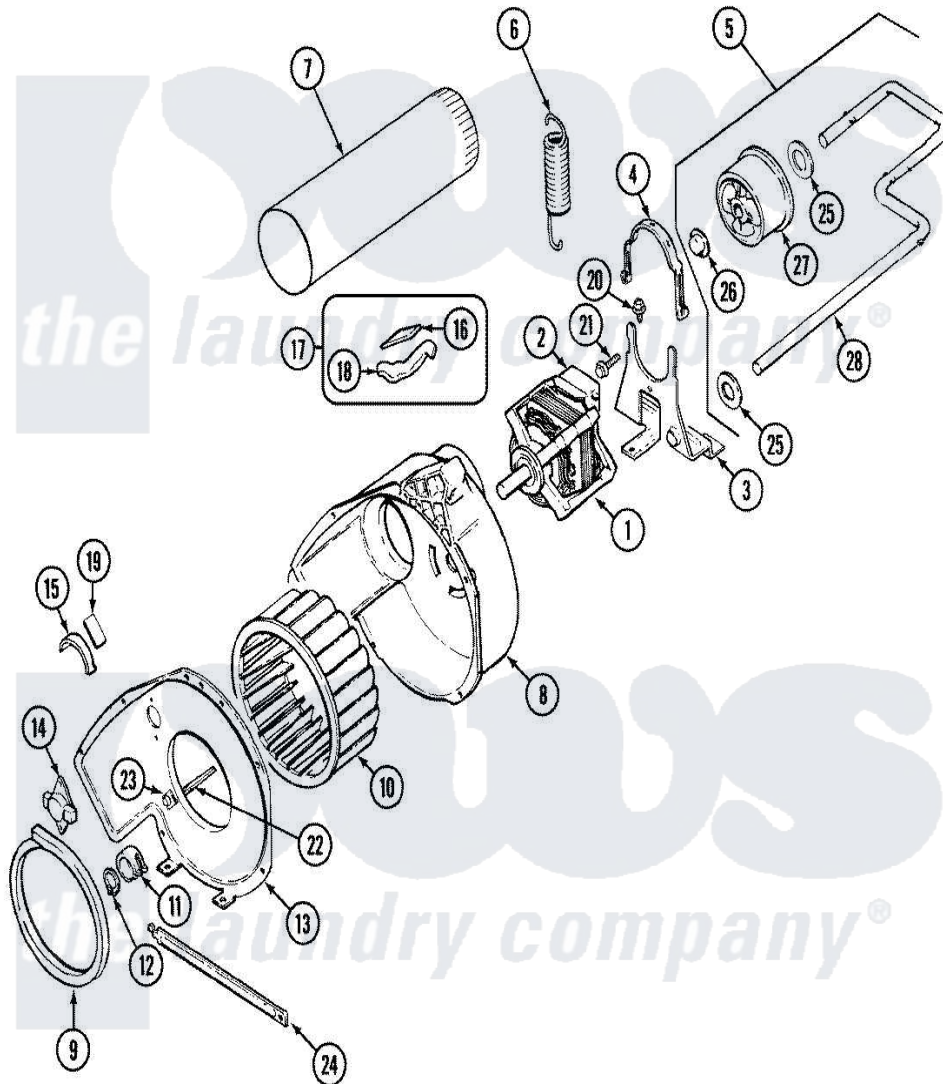

Jenn-Air JDE2000W 05 - MOTOR & DRIVE

Jenn-Air Residential Jenn-Air JDE2000W Dryer Parts Parts Diagram 05 - MOTOR & DRIVE
 Click on the part number to view part

Item	Original Part Number	Replaced By	Status	Part Description
1	31001015	W10410996		Motor-Drve
"	31001316	W10410996		Motor-Drve
2	53-0693	53-0332		Motor Switch
3	25-7732	681414		Screw, 10AB X 1/2
"	53-1932	31001570		Bracket, Motor
4	53-0214	660658		Clamp, Motor Mounting 343481 685441
5	53-2287			Idler Assembly
6	53-2209	31001465		Spring, Idler
7	53-0134			Duct, Exhaust
"	25-2134	W10116760		Screw
8	53-1801			Housing, Blower
9	53-0203	12001324		Duct Kit, Collector
10	31001043			Wheel, Blower
"	31001317			Wheel, Blower
11	25-7823	312967		Clamp, Blower Housing
12	25-7855			Ring, Retaining

13	25-7435	33002917	Screw, No.10-16
"	53-1933	Not Available	COVER, BLOWER HOUSING
"	53-1934		Cover, Blower Housing
14	25-2134	W10116760	Screw
"	53-0170	Not Available	THERMOSTAT, LO-LIMIT (120/110)
"	31001192		Thermostat, Control
"	53-1107		Thermostat, Control
15	53-2273	31001470	Glide, Tumbler
16	53-0724	31001356	Pad, Glide
17	LA-1006		Glide Kit, Tumbler
18	53-2272	31001469	Glide, Tumbler
19	53-1684	31001356	Pad, Glide
20	25-7963	31001571	Screw, 10-24 x 0700 Hxwshrd Ty
21	25-7674		Screw
22	53-1026		Guide, Vane Inlet
23	25-3457		Screw, Sems
24	53-1625		Brace, Tumbler Support
25	25-7815		Washer
26	25-7957		Pushnut
27	53-1628	31001344	Pulley, Idler
28	53-2250	53-2287	Idler Assembly