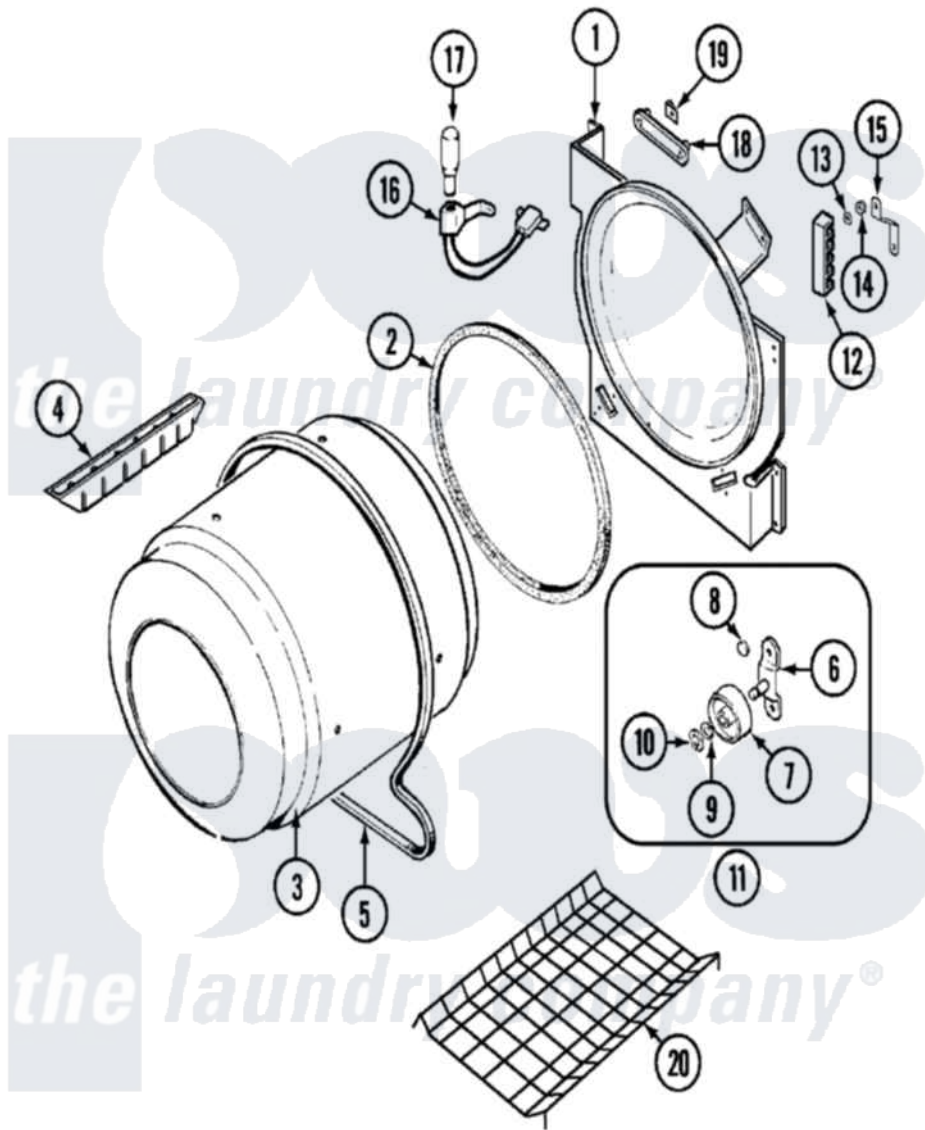

# Jenn-Air JDE2000W 06 - TUMBLER

Jenn-Air [Residential Jenn-Air JDE2000W Dryer Parts](#) Parts Diagram 06 - TUMBLER  
 Click on the part number to view part

Item	Original Part Number	Replaced By	Status	Part Description
1	25-7733	<a href="#">681414</a>		Screw, 10AB X 1/2
"	<a href="#">LA-1054</a>			Dryer Bulkhead Kit
2	53-0281	<a href="#">31001747</a>		Seal Assembly
3	<a href="#">53-1250</a>			Cylinder
4	25-7759	<a href="#">3196164</a>		Screw
"	Y02100002		Not Available	BAFFLE (WHT)
5	31531589	<a href="#">341241</a>		Belt
6	25-7101	<a href="#">3351614</a>		Screw, Gearcase Cover Mounting
"	<a href="#">53-0197</a>			Support Assembly-Cylinder Rear
7	<a href="#">31001096</a>			Roller
8	<a href="#">25-7813</a>			Spacer
9	<a href="#">25-7814</a>			Washer
10	<a href="#">25-7854</a>			Ring, Retaining
11	<a href="#">LA-1008</a>			Rr Roller Kit
12	<a href="#">53-1518</a>			Block, Terminal

"	25-7952	<a href="#">3400074</a>	Screw
13	<a href="#">25-3122</a>		Washer, Flat
14	25-7808	<a href="#">21001837</a>	Nut, Lock W/Nylon Insert
"	25-0027	<a href="#">112432</a>	Nut
15	53-0965	Not Available	STRAP, GROUND
16	<a href="#">53-1580</a>		Receptacle Assembly
"	<a href="#">25-3457</a>		Screw, Sems
17	53-0570	<a href="#">A3167501</a>	Lamp Oven, Int.
18	<a href="#">53-0174</a>		Lens, Bulb
19	25-3562	<a href="#">3195558</a>	Nut
20	53-0772	<a href="#">21001495</a>	Rack, Drying