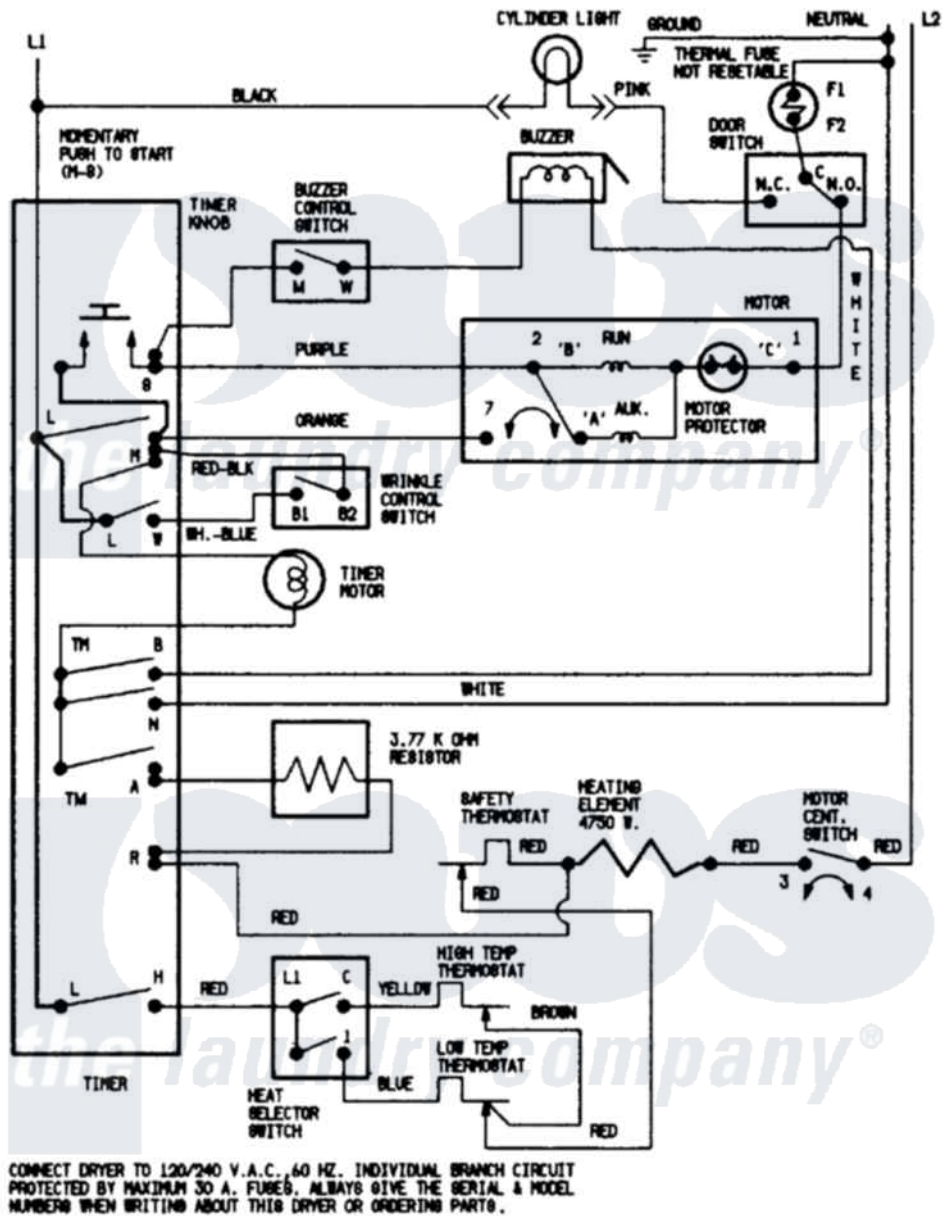

Jenn-Air JDE2000W 07 - WIRING INFORMATION

Jenn-Air Residential Jenn-Air JDE2000W Dryer Parts Diagram 07 - WIRING INFORMATION
 Click on the part number to view part

Item	Original Part Number	Replaced By	Status	Part Description
NI	15002537		Not Available	WIRING INFORMATION
"	15001524		Not Available	WIRING INFORMATION