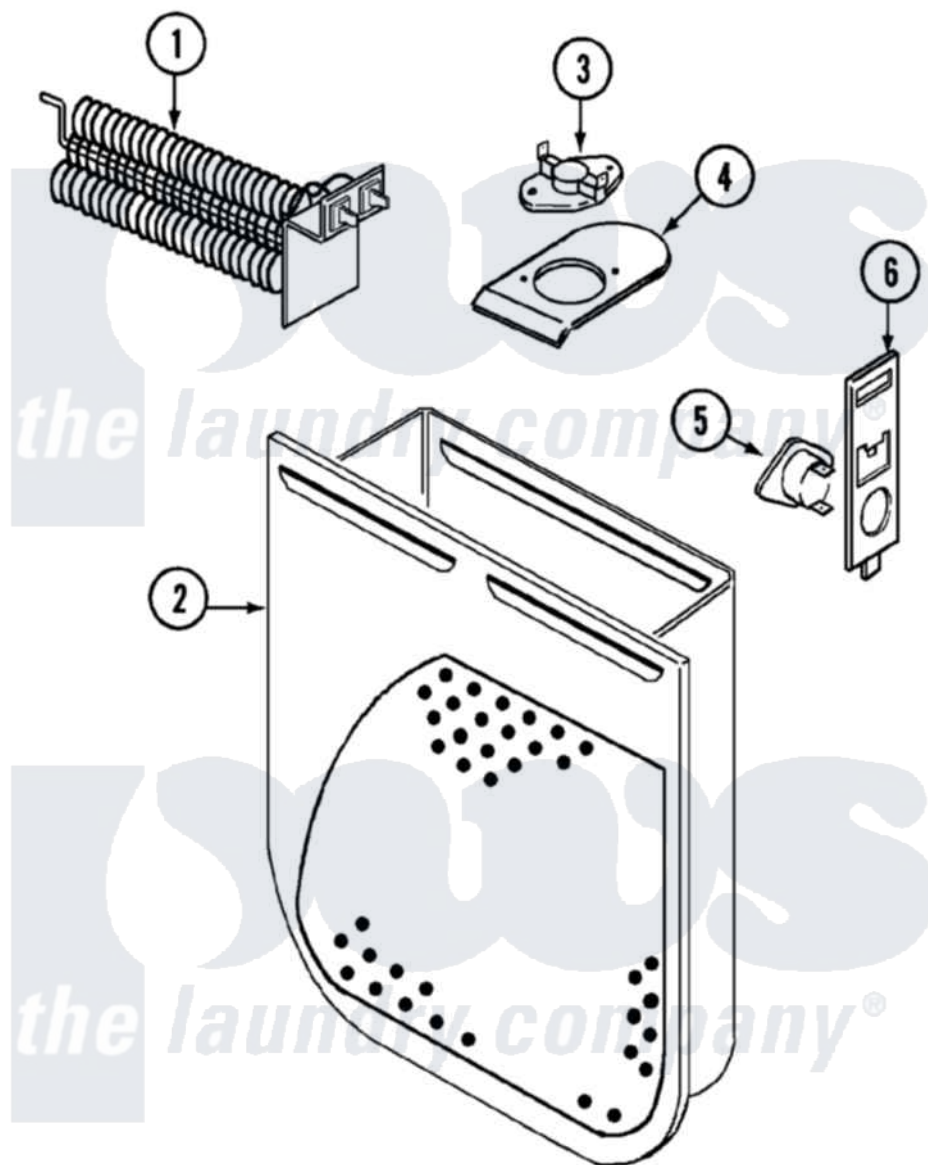

Jenn-Air JDE2000WC 04 - HEATER

Jenn-Air [Residential Jenn-Air JDE2000WC Dryer Parts](#) Parts Diagram 04 - HEATER
 Click on the part number to view part

Item	Original Part Number	Replaced By	Status	Part Description
1	53-1641	LA-1044		Element
"	25-7863			Screw
2	53-1232			Heater Housing Assembly
3	53-0771			Thermostat, Hi-Limit
"	212951			Screw, No.6-32 X 1/4 Inch
4	53-0285			Bracket, Thermostat
"	25-7741	W10116760		Screw
5	LA-1053			Fuse Kit, Thermal
6	53-1181			Bracket, Thermal Fuse