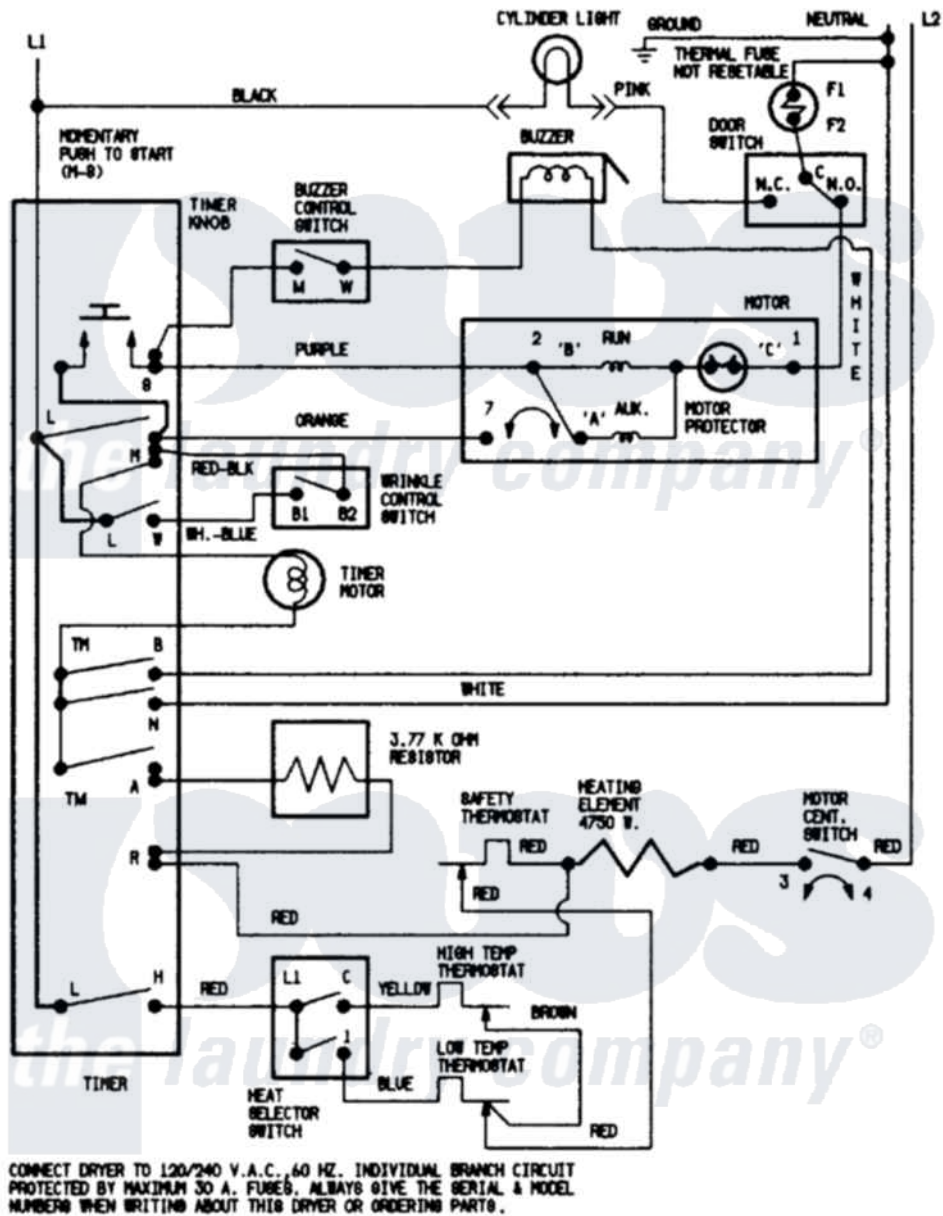

Jenn-Air JDE2000WC 07 - WIRING INFORMATION

Jenn-Air Residential Jenn-Air JDE2000WC Dryer Parts Parts Diagram 07 - WIRING INFORMATION
 Click on the part number to view part

Item	Original Part Number	Replaced By	Status	Part Description
NI	15002557		Not Available	WIRING INFORMATION
"	15001524		Not Available	WIRING INFORMATION