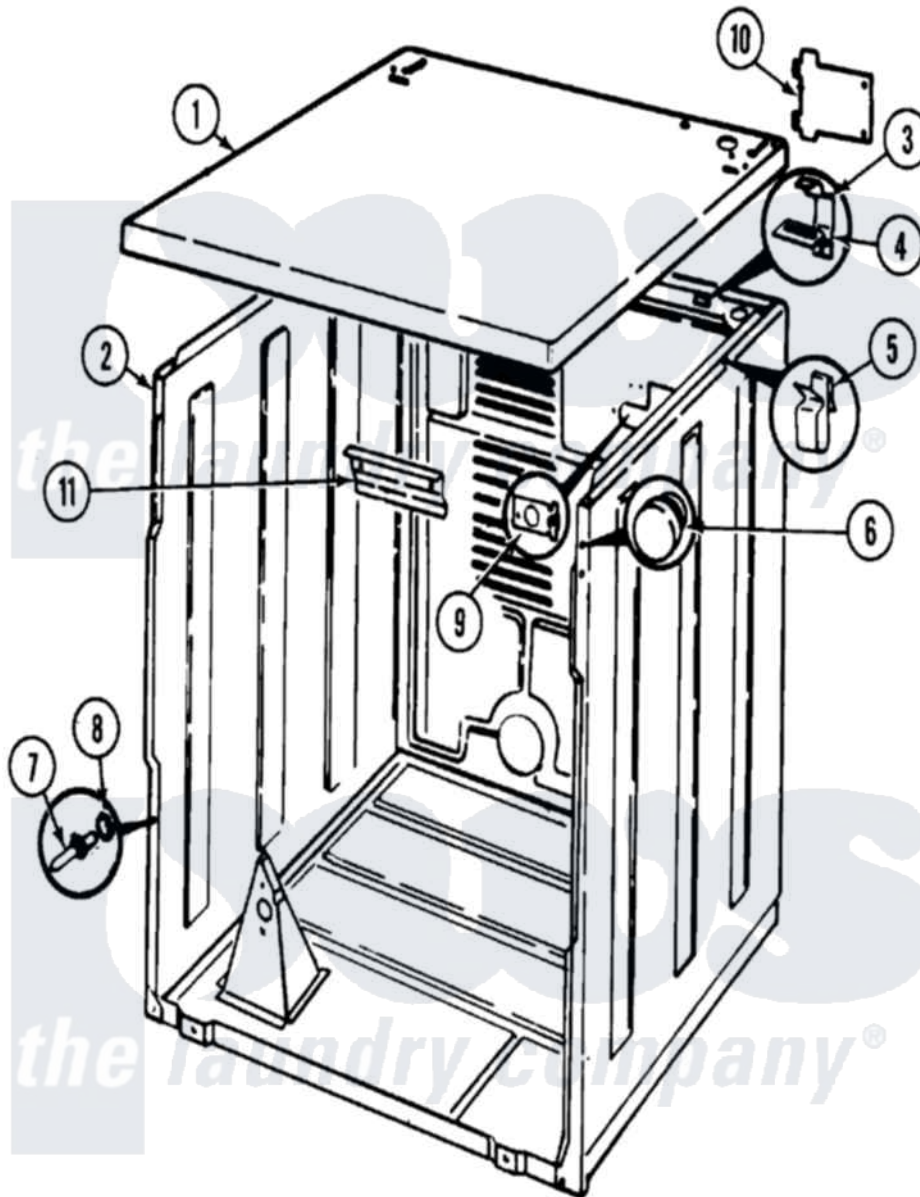

Jenn-Air JDE3000A 01 - CABINET

Jenn-Air [Residential Jenn-Air JDE3000A Dryer Parts](#) Parts Diagram 01 - CABINET
 Click on the part number to view part

Item	Original Part Number	Replaced By	Status	Part Description
1	53-2435-24			Top, Cabinet
2	53-2559-24	31001715		Cabinet And Base Assembly
3	63-5712			Hinge, Cabinet Top
4	33-0930			Pad, Top Hinge
"	25-3092	90767		Screw, 8A X 3/8 HeX Washer Head Tapping
5	25-3034			Clip, Wiring
6	33-2653			Bumper, Cabinet
7	53-0643			Pin, Locator
8	53-0200			Sleeve, Locator Pin
"	25-0224	3400029		Nut, Adapter Plate
9	53-0135		Not Available	SUPPORT, POWER CORD
"	25-7828	489483		Screw 10-32 X 1/2
10	25-7857	90767		Screw, 8A X 3/8 HeX Washer Head Tapping
"	53-0284			Cover, Terminal
11	25-3457			Screw, Sems