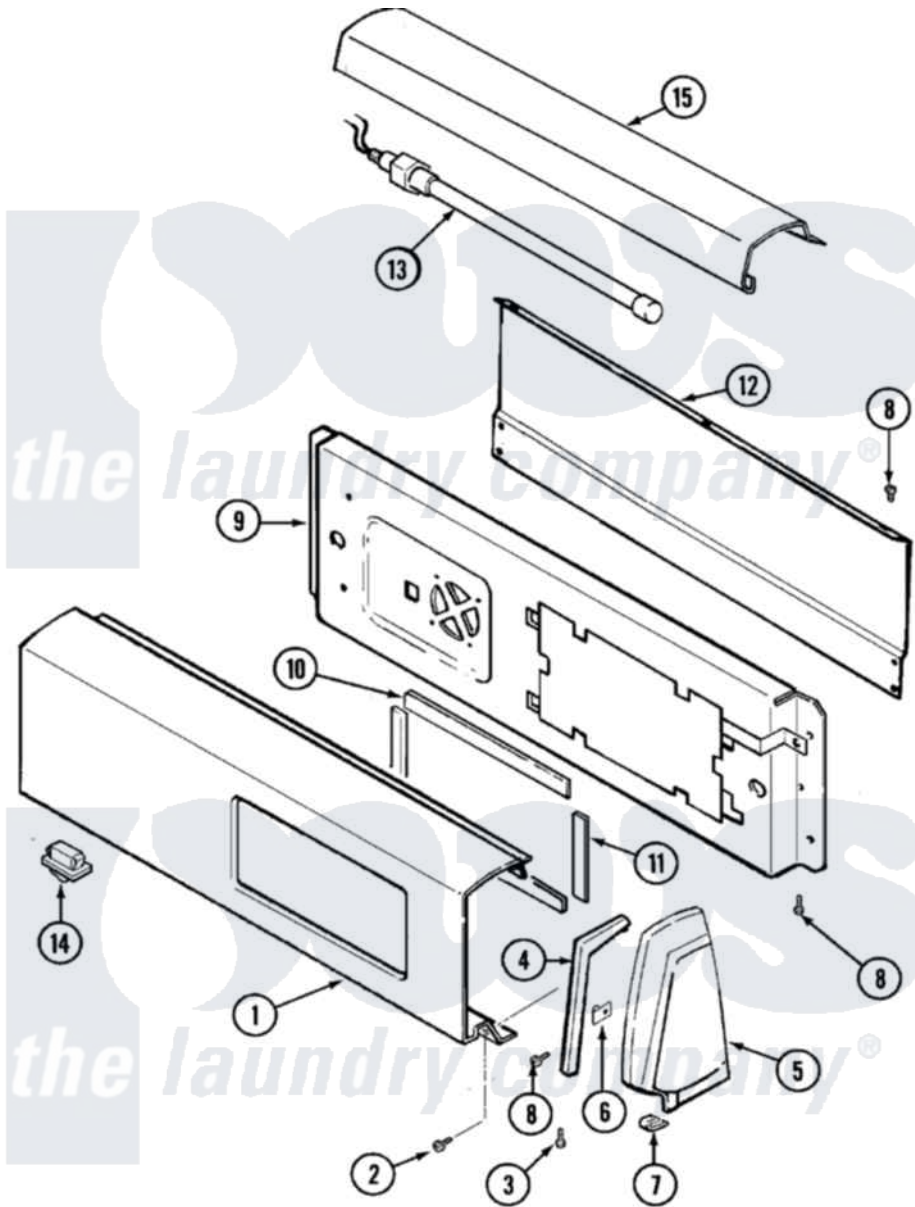

Jenn-Air JDE3000A 02 - CONTROL PANEL

Jenn-Air Residential Jenn-Air JDE3000A Dryer Parts Parts Diagram 02 - CONTROL PANEL
 Click on the part number to view part

Item	Original Part Number	Replaced By	Status	Part Description
1	31001212		Not Available	PANEL, CONTROL (ALM)
"	25-7760			Screw
2	25-7649	910187		Screw
3	25-3092	90767		Screw, 8A X 3/8 HeX Washer Head Tapping
4	21001247		Not Available	TRIM, ENDCAP (RT) (ALM)
"	21001248			Trim, Endcap
5	21001069	12002263		Endcap Kit
"	21001070	21001456		Cap- End
6	25-7702			Speedclip, End Cap To Control Panel
7	25-7851			Speedclip, End Cap To Top
8	25-3092	90767		Screw, 8A X 3/8 HeX Washer Head Tapping
9	35-3540			Speaker Assembly
"	31001216		Not Available	CONTROL SHIELD/ELECT ASSY-ALM
10	35-3450			Seal, Panel Long

11	35-3453		Seal, Panel Short
12	35-2688	21001460	Shield, Rear
"	25-3457		Screw, Sems
13	21001260		CLIP, MOUNTING
"	21001256		Not Available
"	25-7898		Not Available
14	21001116	74008765	Switch, Rocker
15	21001244		Not Available
17	31001050		Not Available
"	31001217		Not Available
18	16000326		Guide, Quick Ref - Jenn-Air