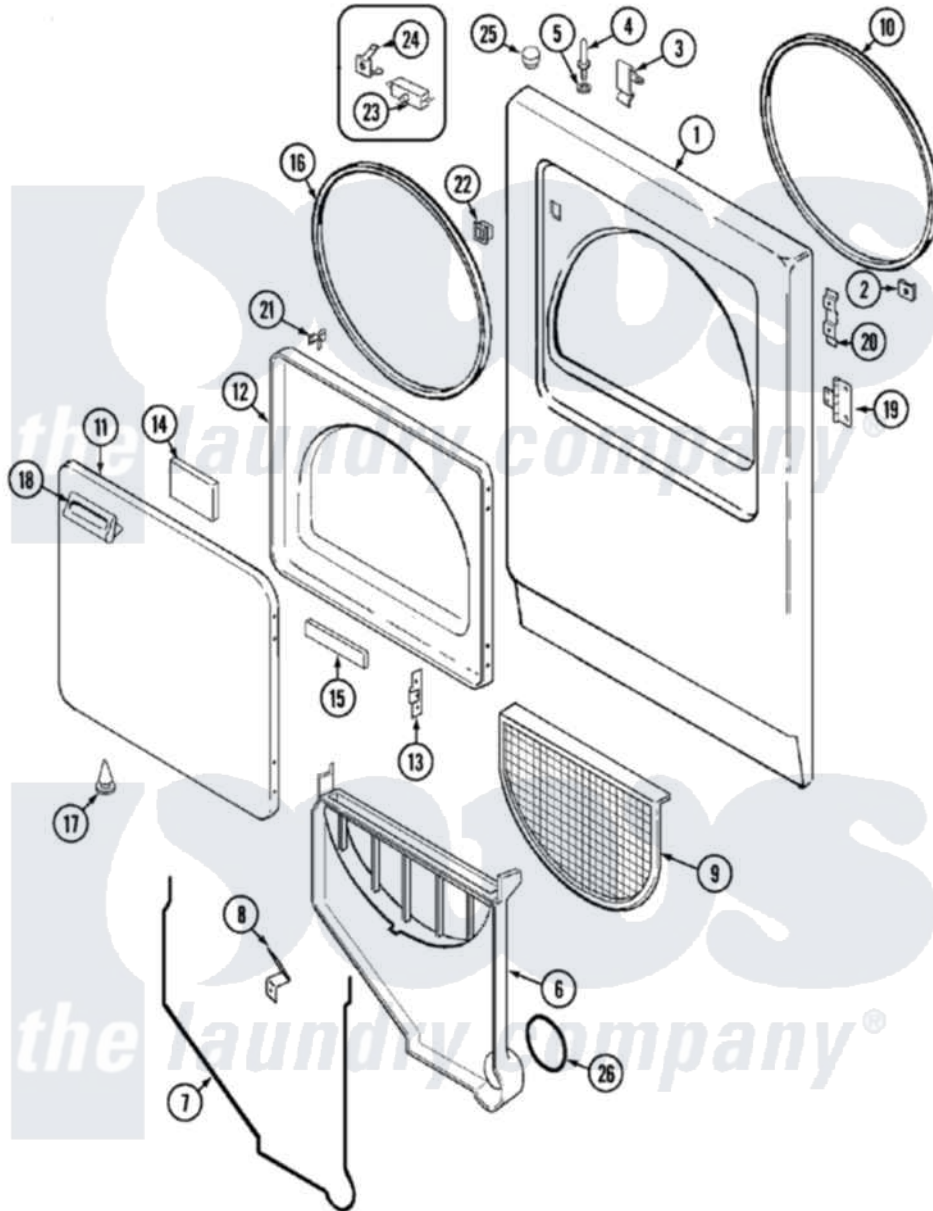

Jenn-Air JDE3000A 03 - DOOR

Jenn-Air Residential Jenn-Air JDE3000A Dryer Parts Parts Diagram 03 - DOOR
 Click on the part number to view part

Item	Original Part Number	Replaced By	Status	Part Description
1	53-0726-24		Not Available	PANEL, FRONT (ALM)-ELECTRIC
2	25-7817		Not Available	CLIP, U-TYPE
"	25-7820	489478		Screw, 8 X 1/2
3	25-7220			Clip, Cabinet Top
4	53-0643			Pin, Locator
5	53-0200			Sleeve, Locator Pin
"	25-0224	3400029		Nut, Adapter Plate
6	25-7810	415013-35		Screw
"	53-1299	12001324		Duct Kit, Collector
7	53-0204			Seal
8	53-0123			Clip
9	53-0918			Filter, Lint
10	53-0281	31001747		Seal Assembly
11	53-0154-24			Panel, Outer Door
12	53-0912-24		Not Available	PANEL, INNER DOOR (ALM)
13	53-0119			Clip, Hinge

14	21001281		Damper, Sound Pad
"	53-1490		Door Pad
15	53-1491		Door Pad
16	25-7770	3196169	Screw, Element
"	53-0648	31001529	Seal, Door
17	25-7889		Plug Button
18	25-7810	415013-35	Screw
"	31001115	31001482	Handle, Door
19	53-1492		Hinge, Dryer Door
"	25-7809		Screw, No.6-20 1/2 Flthd Torx
20	53-0121	Not Available	TWIN NUT
21	53-2364	LA-1003	Door Catch Kit
"	LA-1003		Door Catch Kit
22	53-0187	LA-1003	Door Catch Kit
23	53-0148		Switch, Door
"	LA-1005		Switch Kit
24	63-5990	31001319	Clip, Switch
25	33-2653		Bumper, Cabinet
26	53-0203	12001324	Duct Kit, Collector