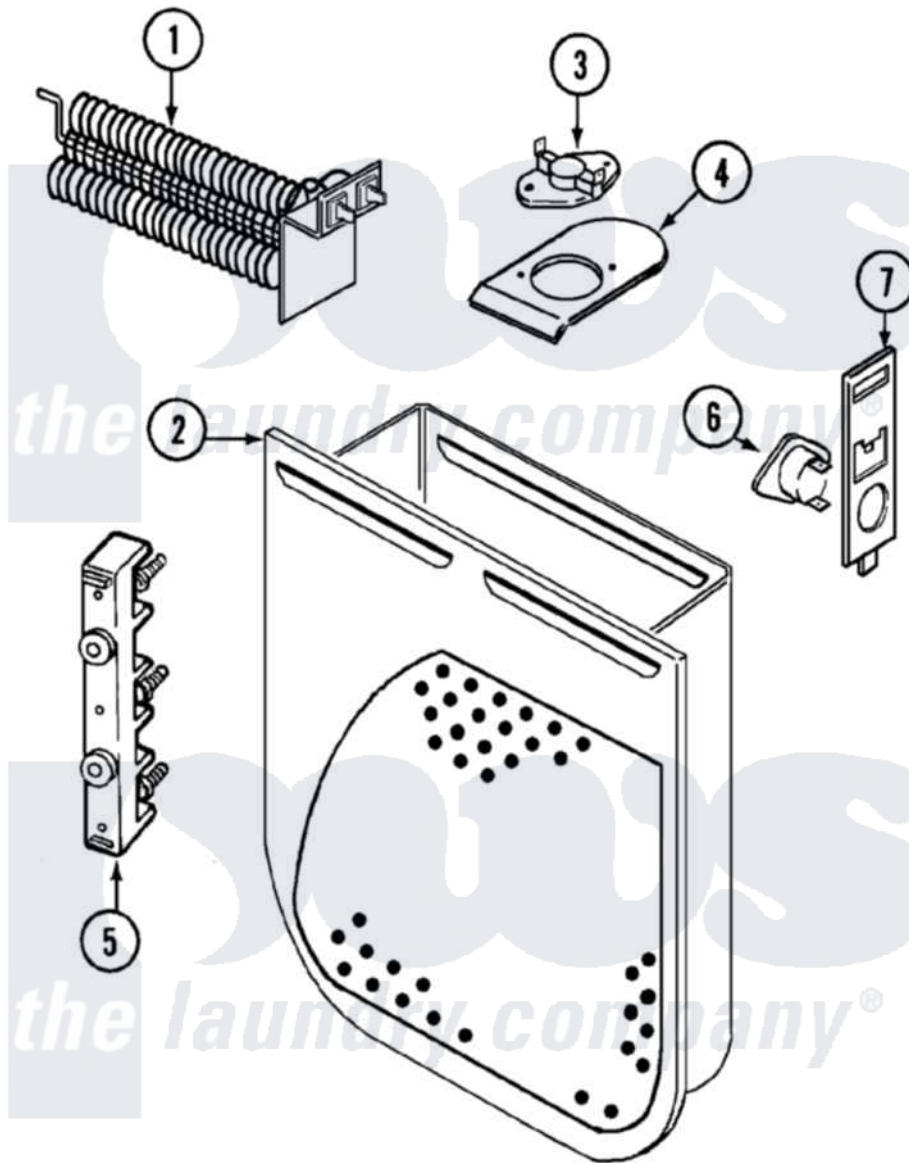

Jenn-Air JDE3000A 04 - HEATER

Jenn-Air [Residential Jenn-Air JDE3000A Dryer Parts](#) Parts Diagram 04 - HEATER
 Click on the part number to view part

Item	Original Part Number	Replaced By	Status	Part Description
1	25-7863			Screw
"	53-1641	LA-1044		Element
2	53-1232			Heater Housing Assembly
3	25-3083	212951		Screw, No.6-32 X 1/4 Inch
"	53-0771			Thermostat, Hi-Limit
4	53-0285			Bracket, Thermostat
"	25-7741	W10116760		Screw
5	25-3122			Washer, Flat
"	25-3123		Not Available	WASHER, CUP
"	25-6124		Not Available	NUT
"	25-0027	112432		Nut
"	53-0166	53-1518		Block, Terminal
"	53-0965		Not Available	STRAP, GROUND
"	25-7803	3400074		Screw
6	LA-1053			Fuse Kit, Thermal
7	53-1181			Bracket, Thermal Fuse