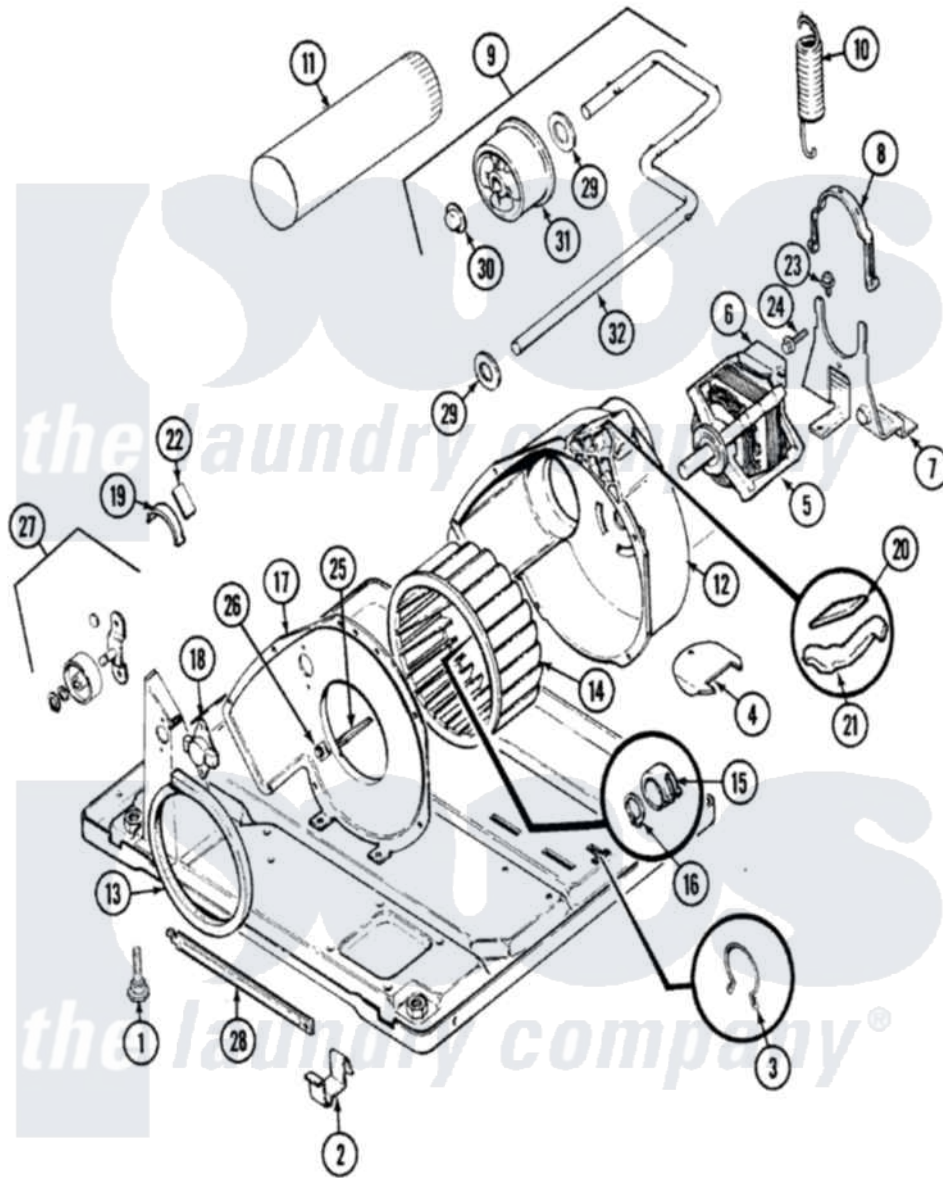

Jenn-Air JDE3000A 05 - MOTOR & DRIVE

Jenn-Air [Residential Jenn-Air JDE3000A Dryer Parts](#) Parts Diagram 05 - MOTOR & DRIVE
 Click on the part number to view part

Item	Original Part Number	Replaced By	Status	Part Description
1	63-5519		Not Available	LEG, LEVELING
2	53-0120			Clip, Front Panel
3	25-7027	16515		Clip
4	25-7741	W10116760		Screw
"	53-1921			Shield, Wiring
5	31001015	W10410996		Motor-Drive
6	53-0693	53-0332		Motor Switch
7	25-7732	681414		Screw, 10AB X 1/2
"	53-1932	31001570		Bracket, Motor
8	53-0214	660658		Clamp, Motor Mounting 343481 685441
9	53-2287			Idler Assembly
10	53-2209	31001465		Spring, Idler
11	25-2134	W10116760		Screw
"	53-0134			Duct, Exhaust
12	53-1801			Housing, Blower
13	53-0203	12001324		Duct Kit, Collector

14	31001043		Wheel, Blower
15	25-7823	312967	Clamp, Blower Housing
16	25-7855		Ring, Retaining
17	53-1933		Not Available
"	25-7435	33002917	COVER, BLOWER HOUSING
"	25-7435	33002917	Screw, No.10-16
18	25-2134	W10116760	Screw
"	53-2259		Thermostat
"	53-2260		Thermister
19	53-2273	31001470	Glide, Tumbler
20	53-0724	31001356	Pad, Glide
"	LA-1006		Glide Kit, Tumbler
21	53-2272	31001469	Glide, Tumbler
22	53-1684	31001356	Pad, Glide
23	25-7963	31001571	Screw, 10-24 x 0700 Hxwshrd Ty
24	25-7674		Screw
25	53-1026		Guide, Vane Inlet
26	25-3457		Screw, Sems
27	LA-1008		Rr Roller Kit
"	LA-1007	12002126	Reinforcement Brace/Glide Kit
28	53-1625		Brace, Tumbler Support
29	25-7815		Washer
30	25-7957		Pushnut
31	53-1628	31001344	Pulley, Idler
32	53-2250	53-2287	Idler Assembly